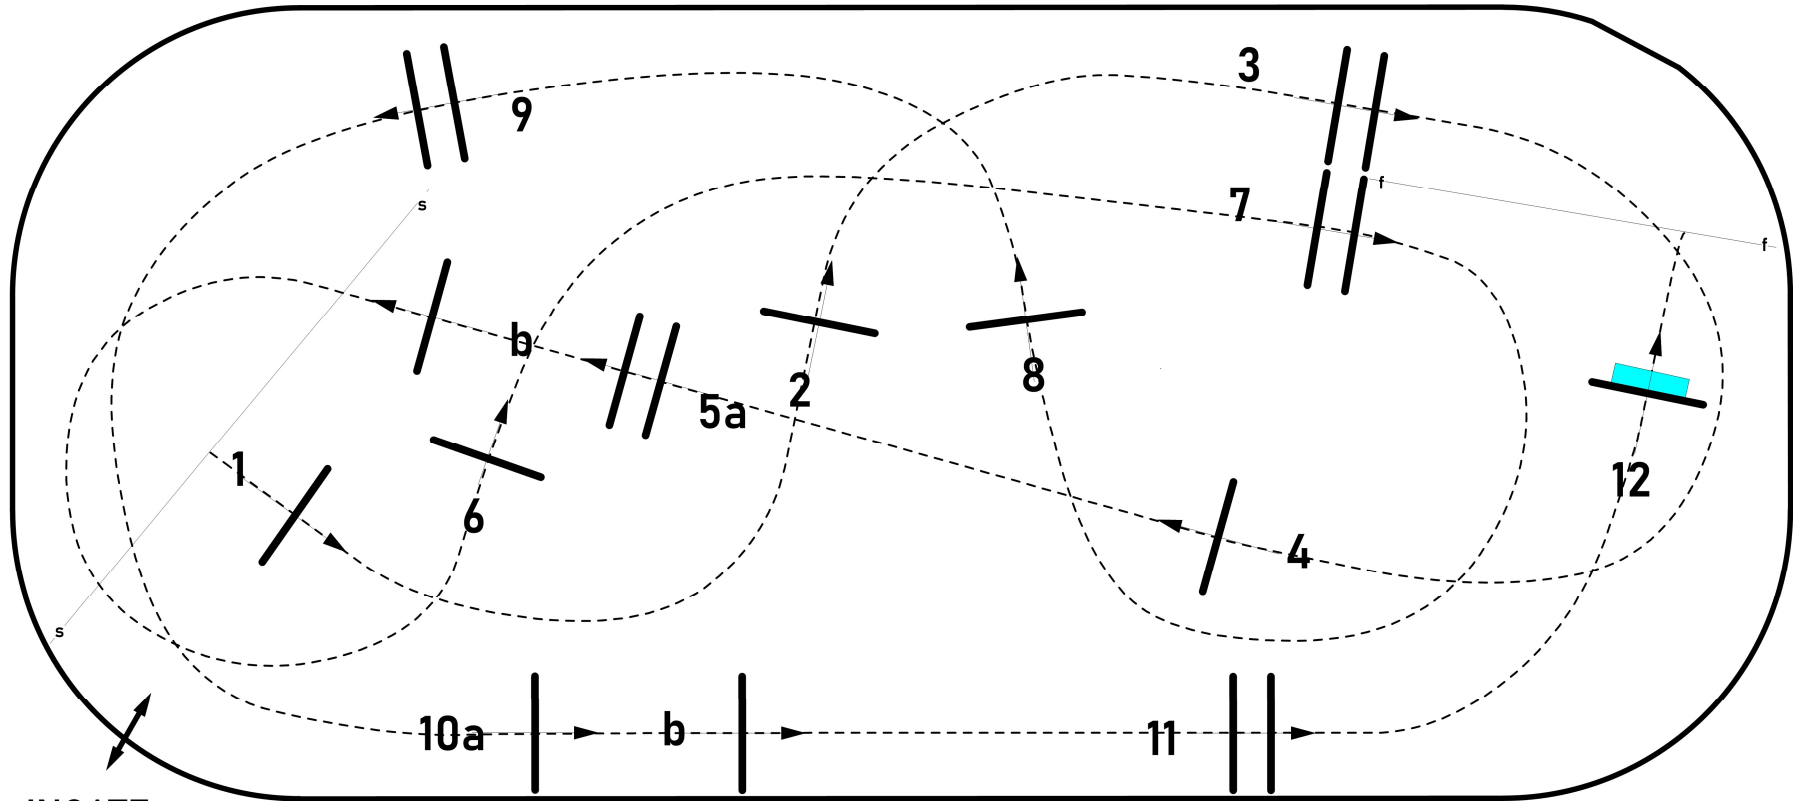

THE ROYAL AGRICULTURAL WINTER FAIR 2024 CSI5*-W / CSI 2*

\$63,000 CENTENNIAL CUP

Int. jumping competition against the clock (1.50 m)

- FEI RG / ART: 238.2.1
- HEIGHT: 1,50 m
- SPEED: 350m/min
- FIRST ROUND: 1 - 12
- DISTANCE:
- TIME ALLOWED: _____ sec.
- JUMP OFF: NO
- J/O DISTANCE: 0 m
- J/O TIME ALLOWED: sec

© 2024 WORLDWIDE EQUESTRIAN SOLUTIONS LLC ALL RIGHTS RESERVED

INGATE

SCALE:1:300

OSCAR SOBERON - FEI - USA
MEGHAN RAWLINS - FEI - CAN