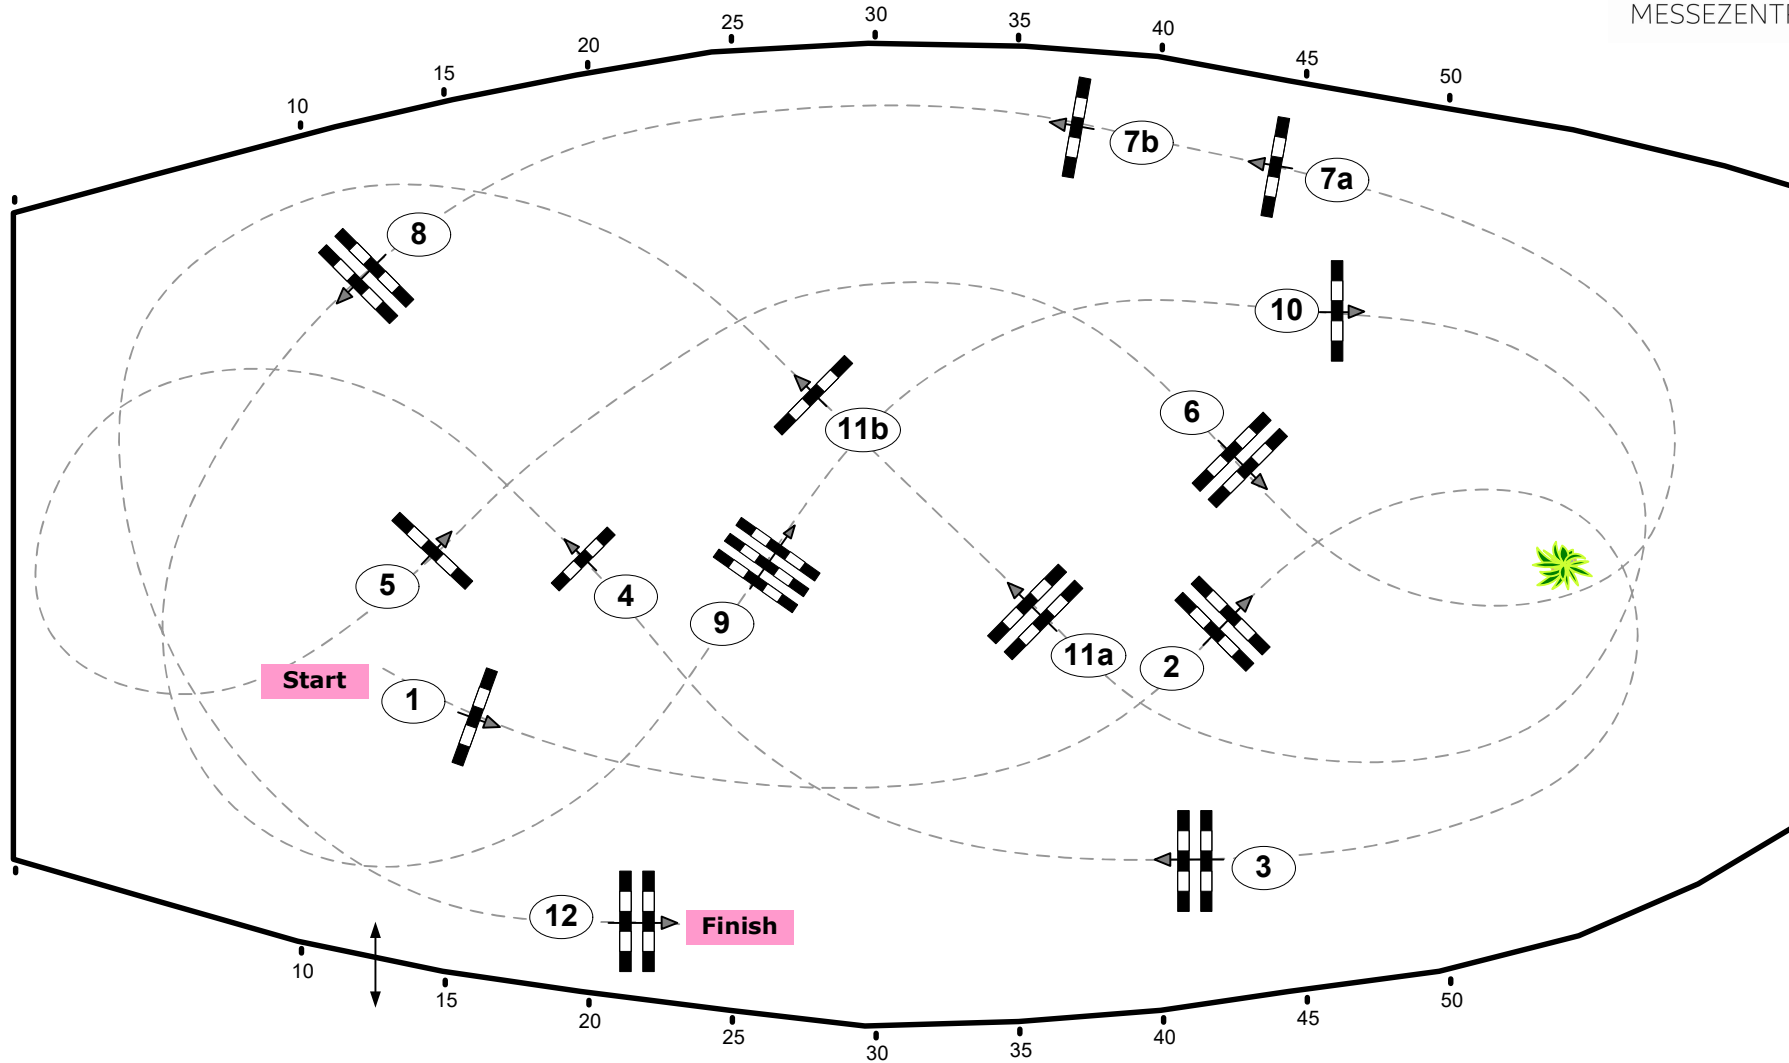

Madl

CSI*** Amadeus Horse Indoors

AH AMADEUS
HORSE
INDOORS
Das Festspiel
der Pferde

Class No.: 11

Amadeus Big Tour

Competition against the clock

Table: A
National RG:
FEI RG / Art. 238.2.1a
Height: 1.40 m

Speed: 350 m/min
Length: 420 m
Time allowed: 72 sec
Time limit: 144 sec

Obstacles: 12
Efforts: 14

05. - 08. DEZEMBER 2024
MESSEZENTRUM SALZBURG

Course Designer
Franz Madl (AUT)
Adi Appe (AUT)
& Team