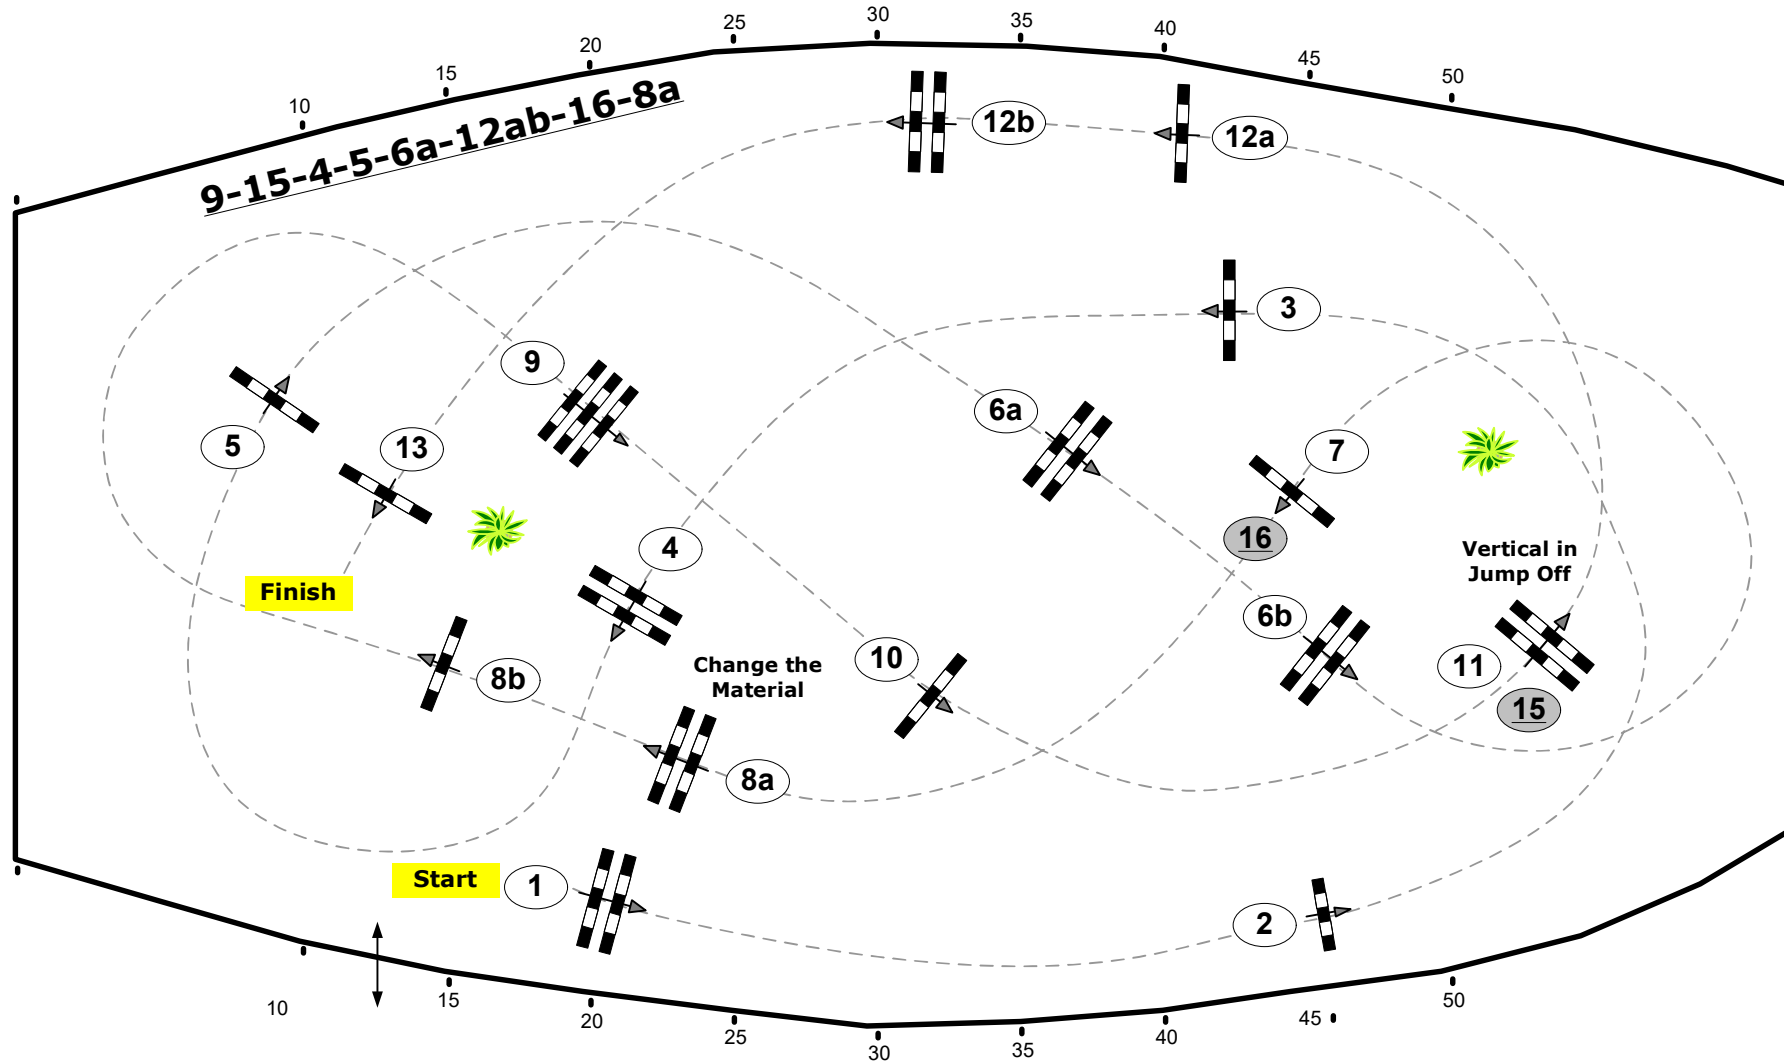

Madl

CSI*** Amadeus Horse Indoors

AH AMADEUS HORSE INDOORS
Das Festspiel der Pferde

Class No.: 14

Amadeus Championat of Salzburg

Competition over two rounds

Table: A
National RG:
FEI RG / Art. 273.4.3
Height: 1.55 m

Speed: 350 m/min
Length: 400 m
Time allowed: 69 sec
Time limit: 138 sec

Obstacles: 13
Efforts: 16

2nd Round: **9-15-4-5-6a-12ab-16-8a**
Length: 320 m
Time allowed: 55 sec
Time limit: 110 sec

05. - 08. DEZEMBER 2024
MESSEZENTRUM SALZBURG

Course Designer
Franz Madl (AUT)
Adi Appe (AUT)
& Team