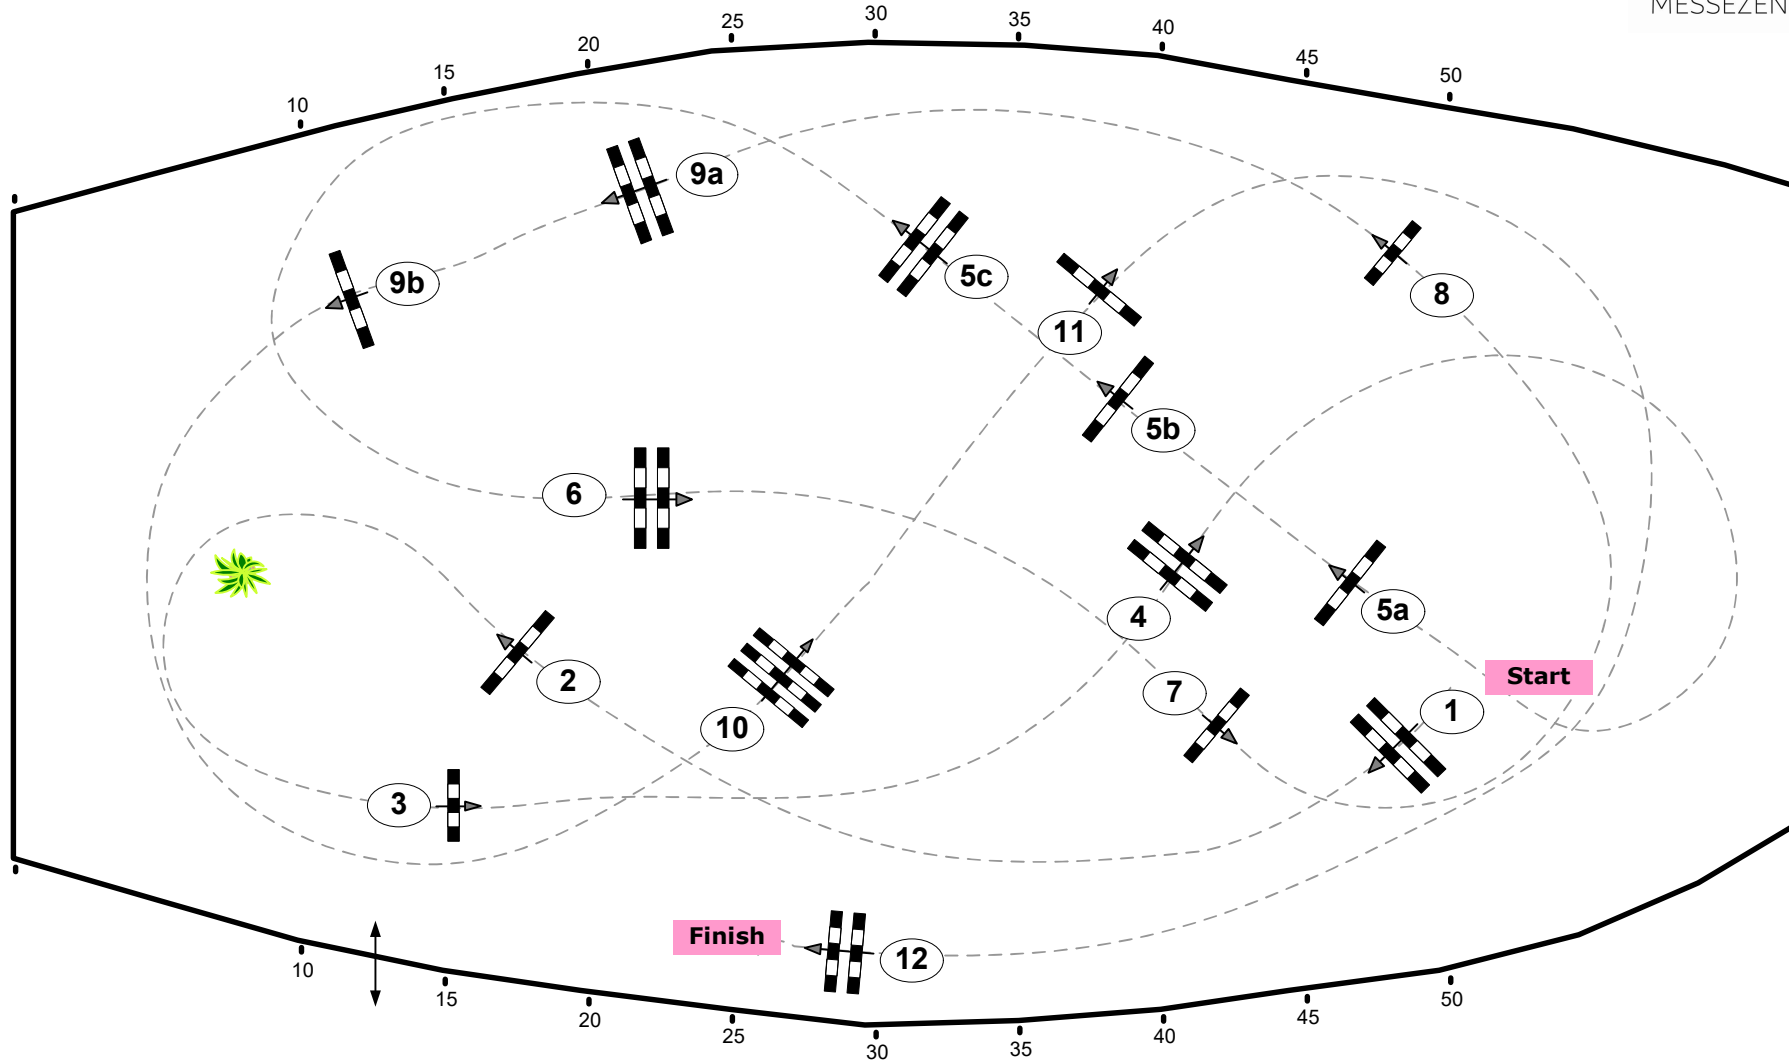

# CSI\*\*\* Amadeus Horse Indoors

**AH** AMADEUS  
HORSE  
INDOORS  
Das Festspiel  
der Pferde

Class No.: 15

Amadeus Masters

Competition against the clock

Table: A  
National RG:  
FEI RG / Art. 238.2.1a  
Height: 1.50 m

Speed: 350 m/min  
Length: 430 m  
Time allowed: 74 sec  
Time limit: 148 sec

Obstacles: 12  
Efforts: 15

05. - 08. DEZEMBER 2024  
MESSEZENTRUM SALZBURG

Course Designer  
Franz Madl (AUT)  
Adi Appe (AUT)  
& Team