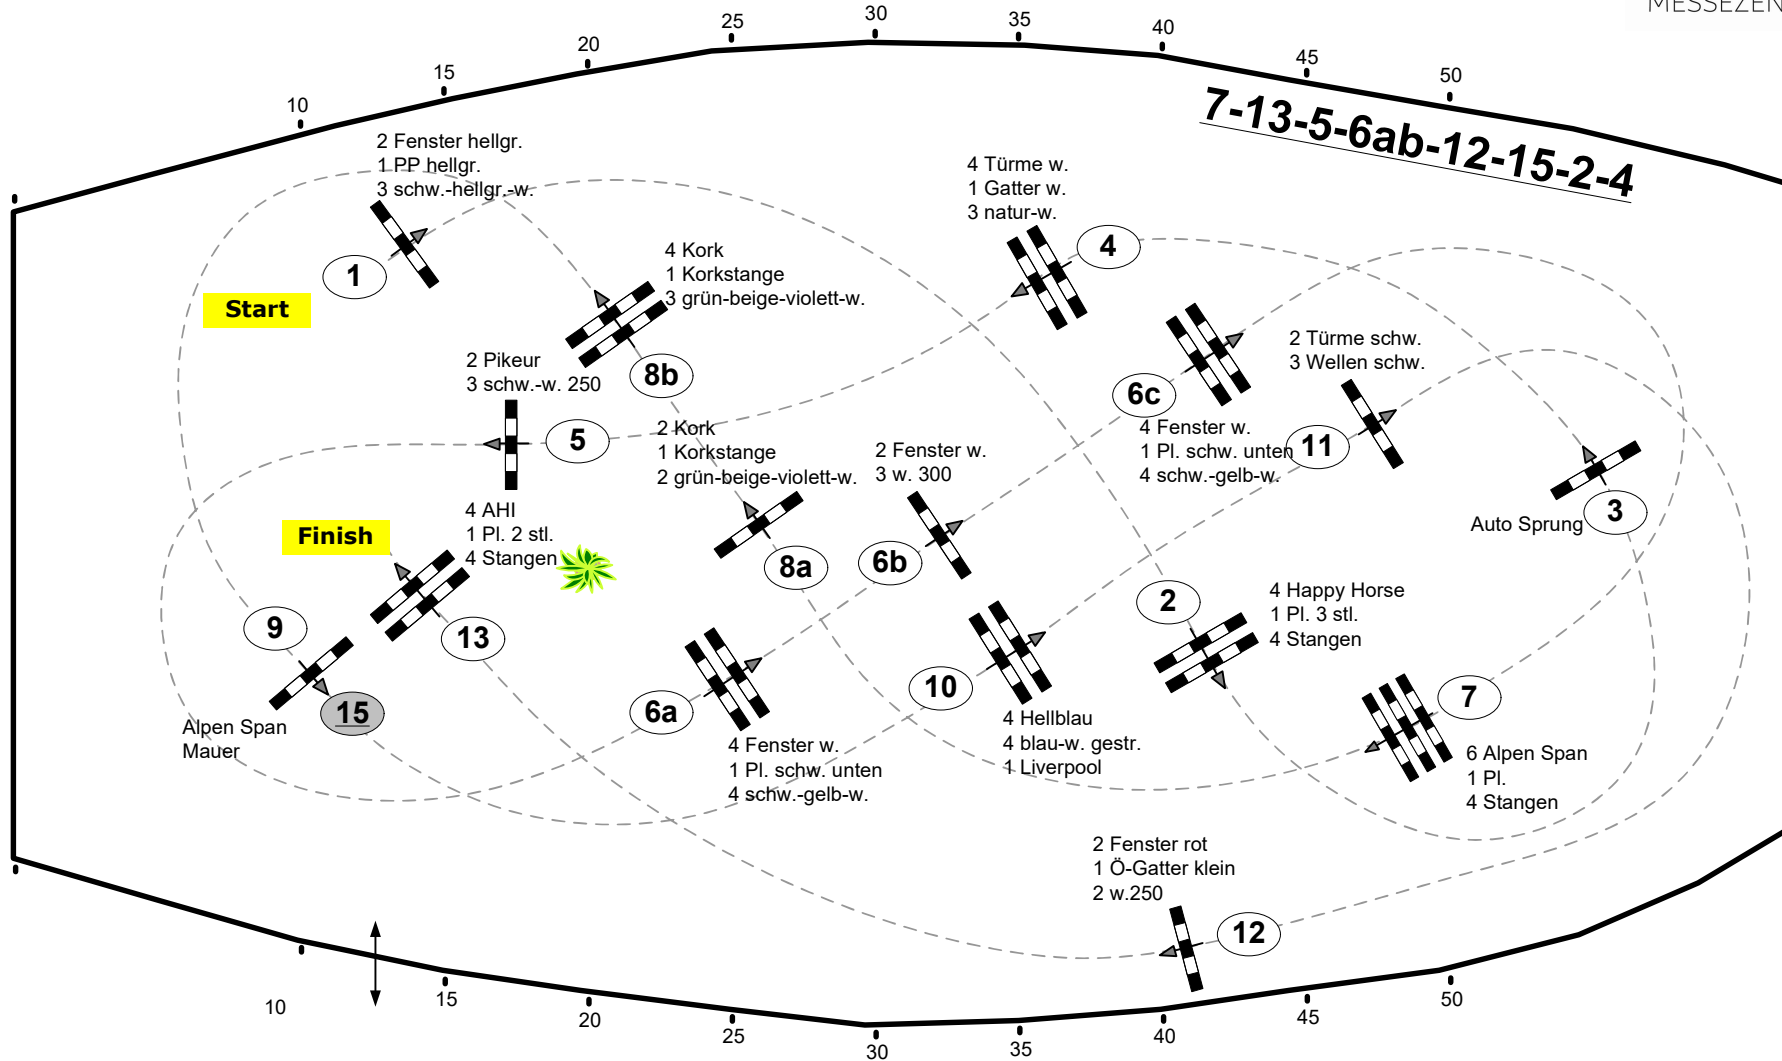

Madl

CSI*** Amadeus Horse Indoors

AH AMADEUS HORSE INDOORS
Das Festspiel der Pferde

Class No.: 25

Amadeus Grand Prix of Salzburg

Competition with one jump-off

Table: A
National RG:
FEI RG / Art. 238.2.2a
Height: 1.60 m

Speed: 350 m/min
Length: 410 m
Time allowed: 71 sec
Time limit: 142 sec

Obstacles: 13
Efforts: 16

1st Jump-off: 7-13-5-6ab-12-15-2-4
Length: 340 m
Time allowed: 59 sec
Time limit: 118 sec

05. - 08. DEZEMBER 2024
MESSEZENTRUM SALZBURG