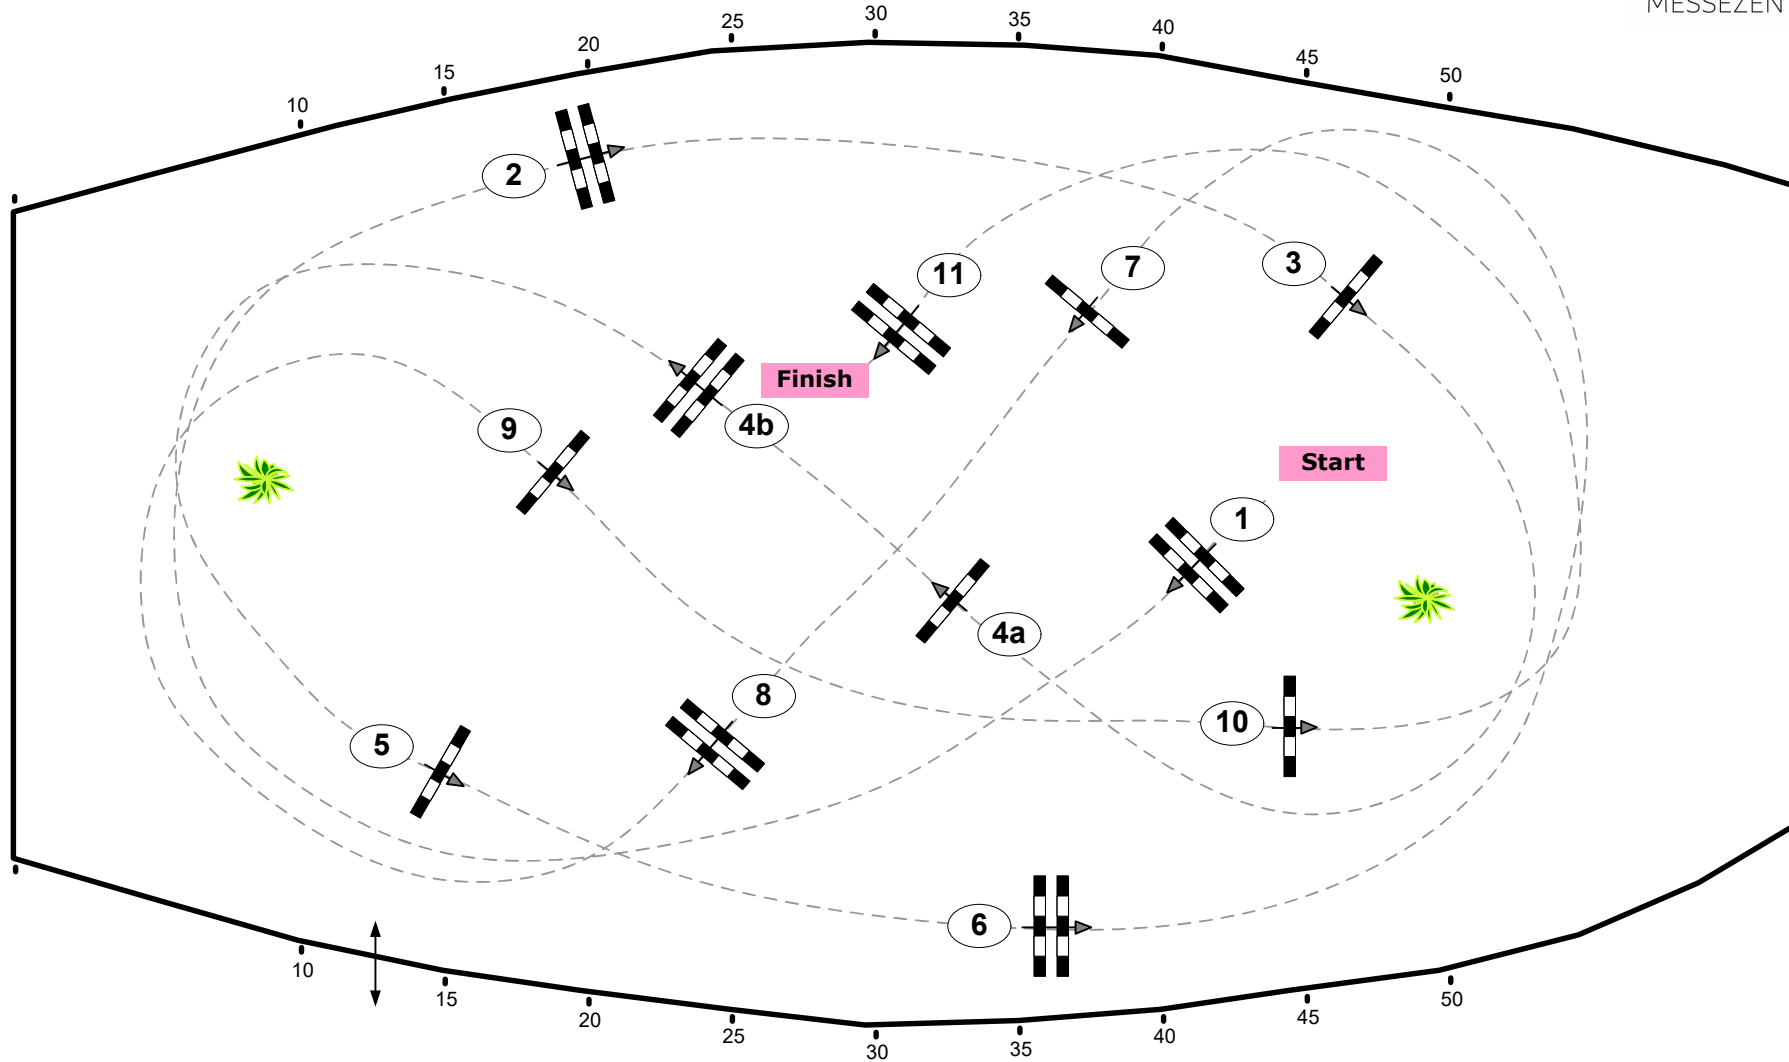

# CSI\*\*\* Amadeus Horse Indoors

**AH** AMADEUS  
HORSE  
INDOORS  
Das Festspiel  
der Pferde

Class No.: 18

Medium Amateur Tour

Competition against the clock

Table: A  
National RG:  
FEI RG / Art. 238.2.1a  
Height: 1.20 m

Speed: 350 m/min  
Length: 430 m  
Time allowed: 74 sec  
Time limit: 148 sec

Obstacles: 11  
Efforts: 12

05. - 08. DEZEMBER 2024  
MESSEZENTRUM SALZBURG

Course Designer  
Franz Madl (AUT)  
Adi Appe (AUT)  
& Team