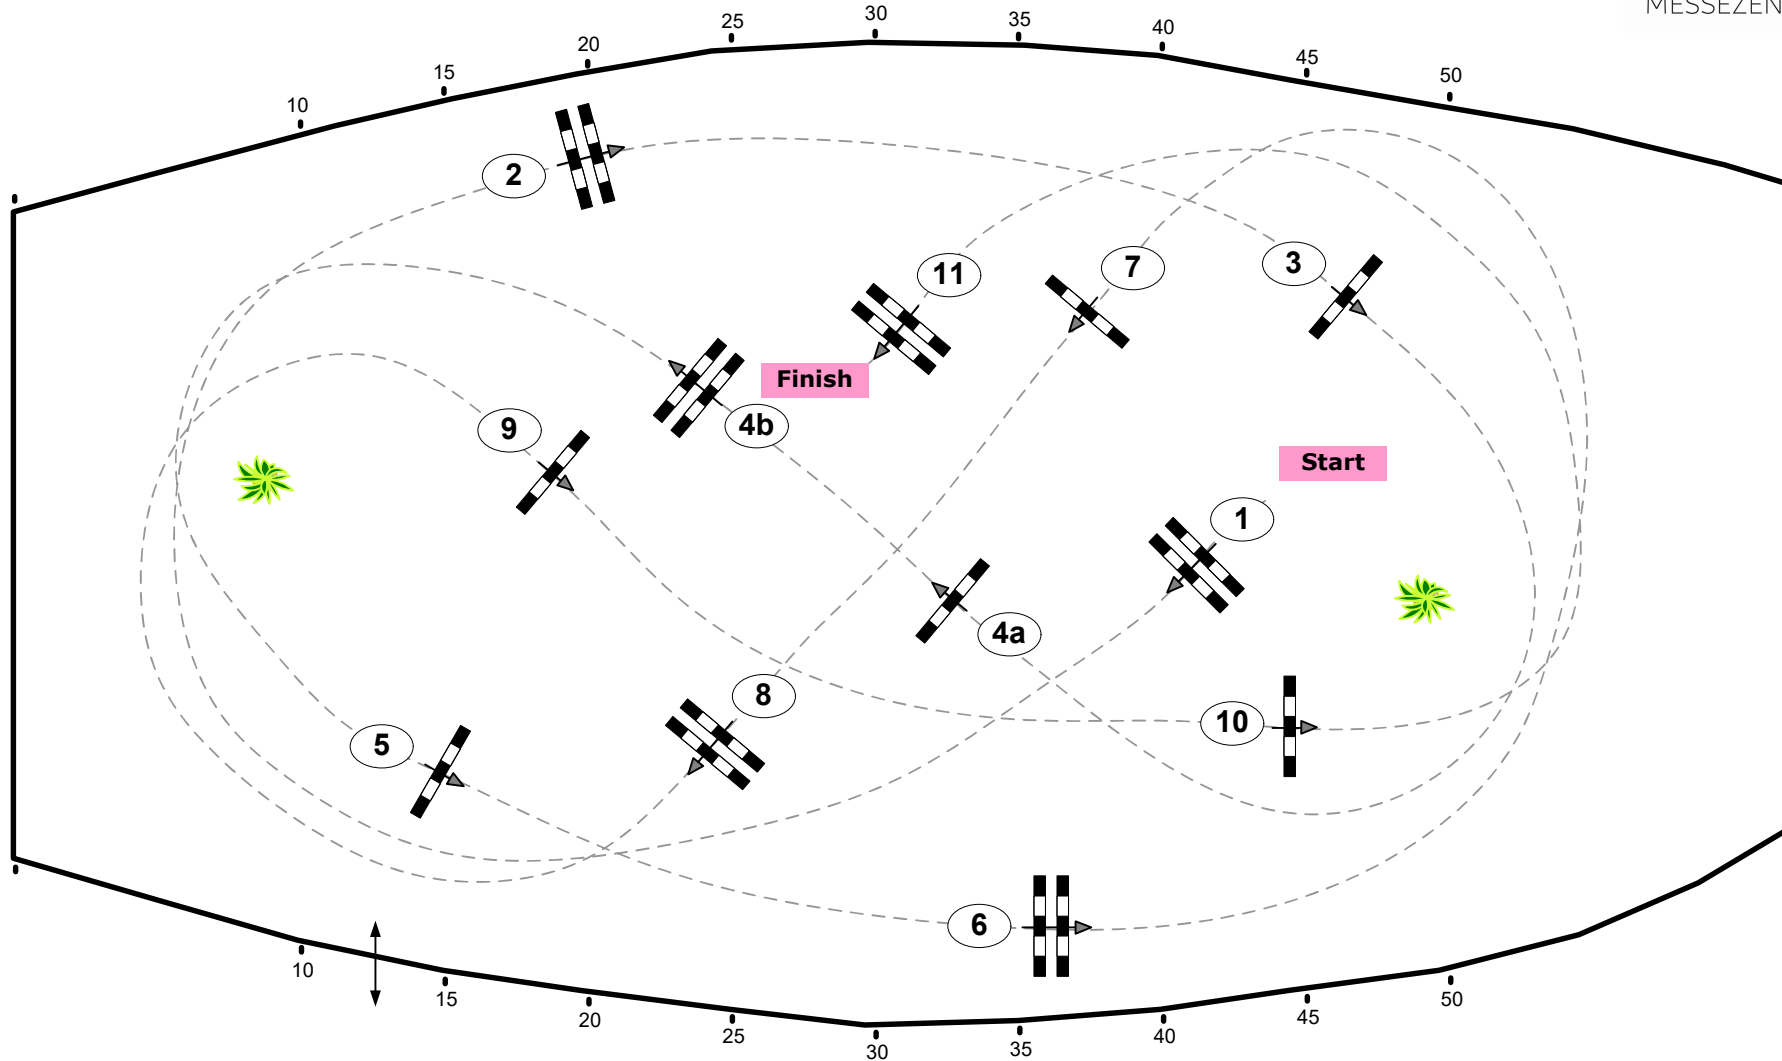

Madl

CSI*** Amadeus Horse Indoors

AH AMADEUS
HORSE
INDOORS
Das Festspiel
der Pferde

Class No.: 19

Big Amateur Tour

Competition against the clock

Table: A
National RG:
FEI RG / Art. 238.2.1a
Height: 1.35 m

Speed: 350 m/min
Length: 430 m
Time allowed: 74 sec
Time limit: 148 sec

Obstacles: 11
Efforts: 12

05. - 08. DEZEMBER 2024
MESSEZENTRUM SALZBURG

Course Designer
Franz Madl (AUT)
Adi Appe (AUT)
& Team