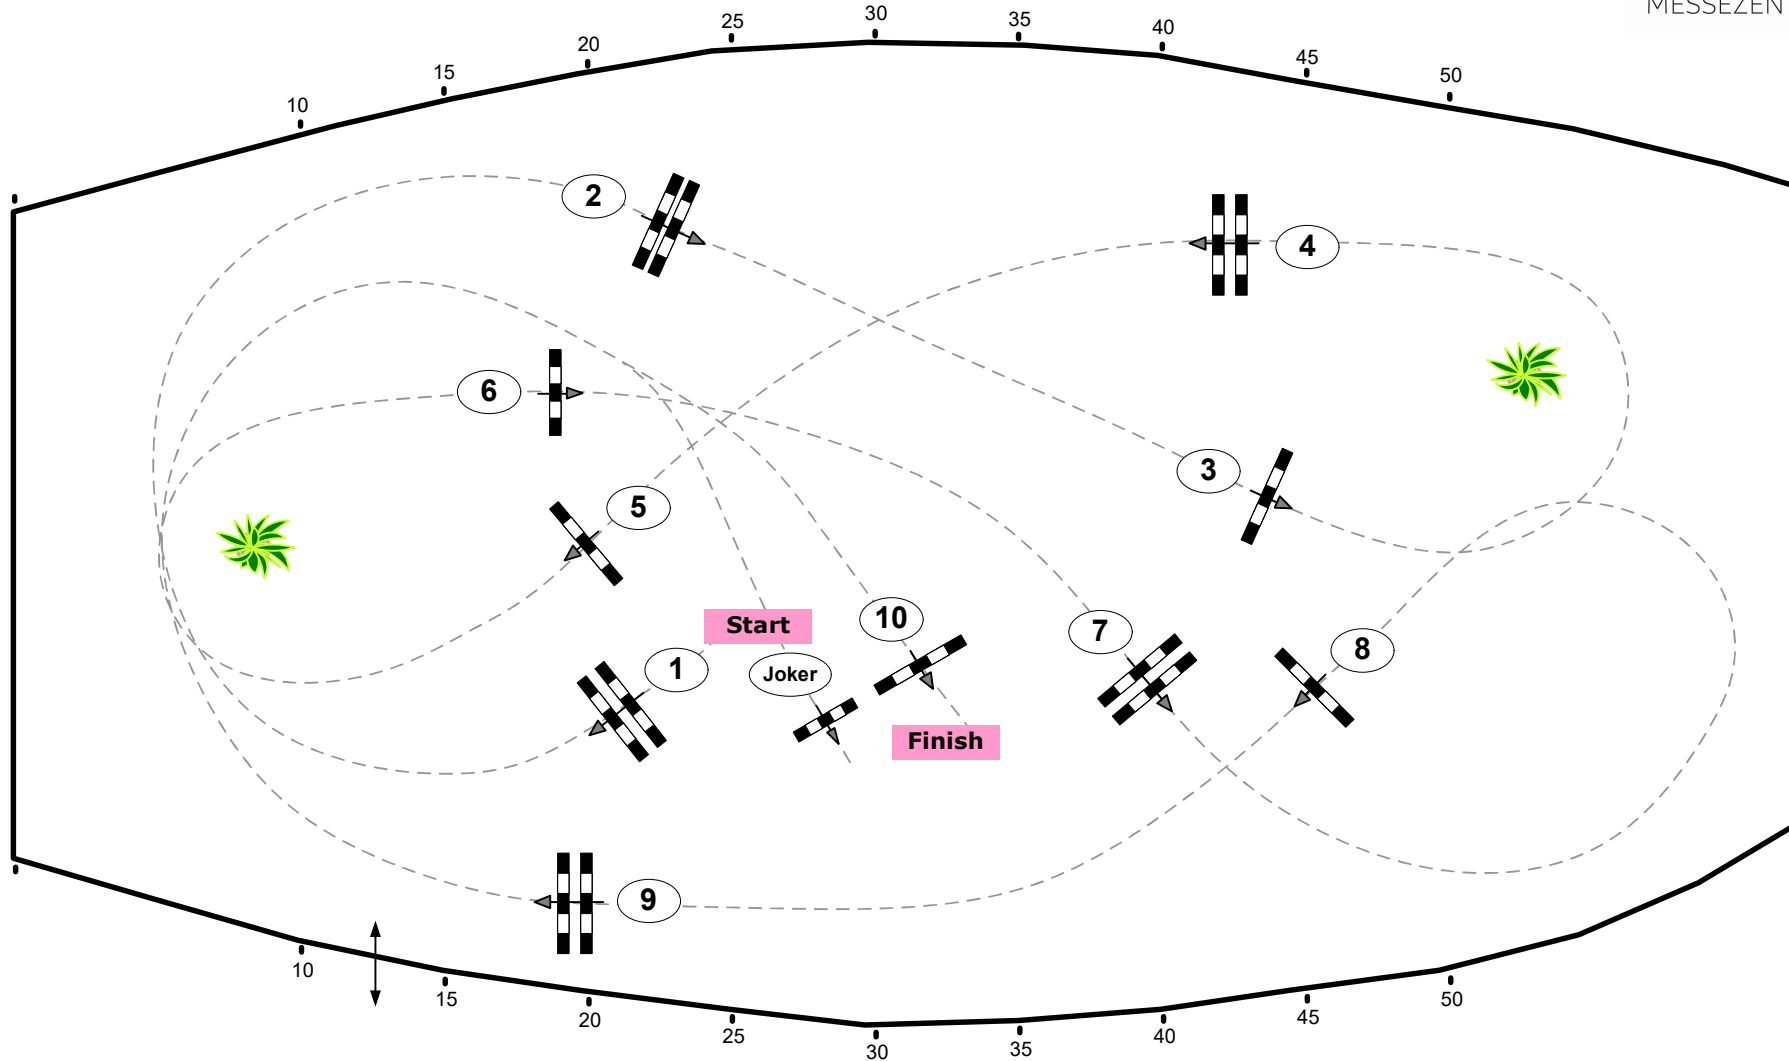

Madl

CSI*** Amadeus Horse Indoors

AH AMADEUS
HORSE
INDOORS
Das Festspiel
der Pferde

05. - 08. DEZEMBER 2024
MESSEZENTRUM SALZBURG

Class No.: 22

Big Amateur Tour

Accumulator Competition

Table: A
National RG:
FEI RG / Art. 269a
Height: 1.40 m

Speed: 350 m/min
Length: 350 m
Time allowed: 60 sec
Time limit: 120 sec

Obstacles: 10
Efforts: 10

Course Designer
Franz Madl (AUT)
Adi Appe (AUT)
& Team