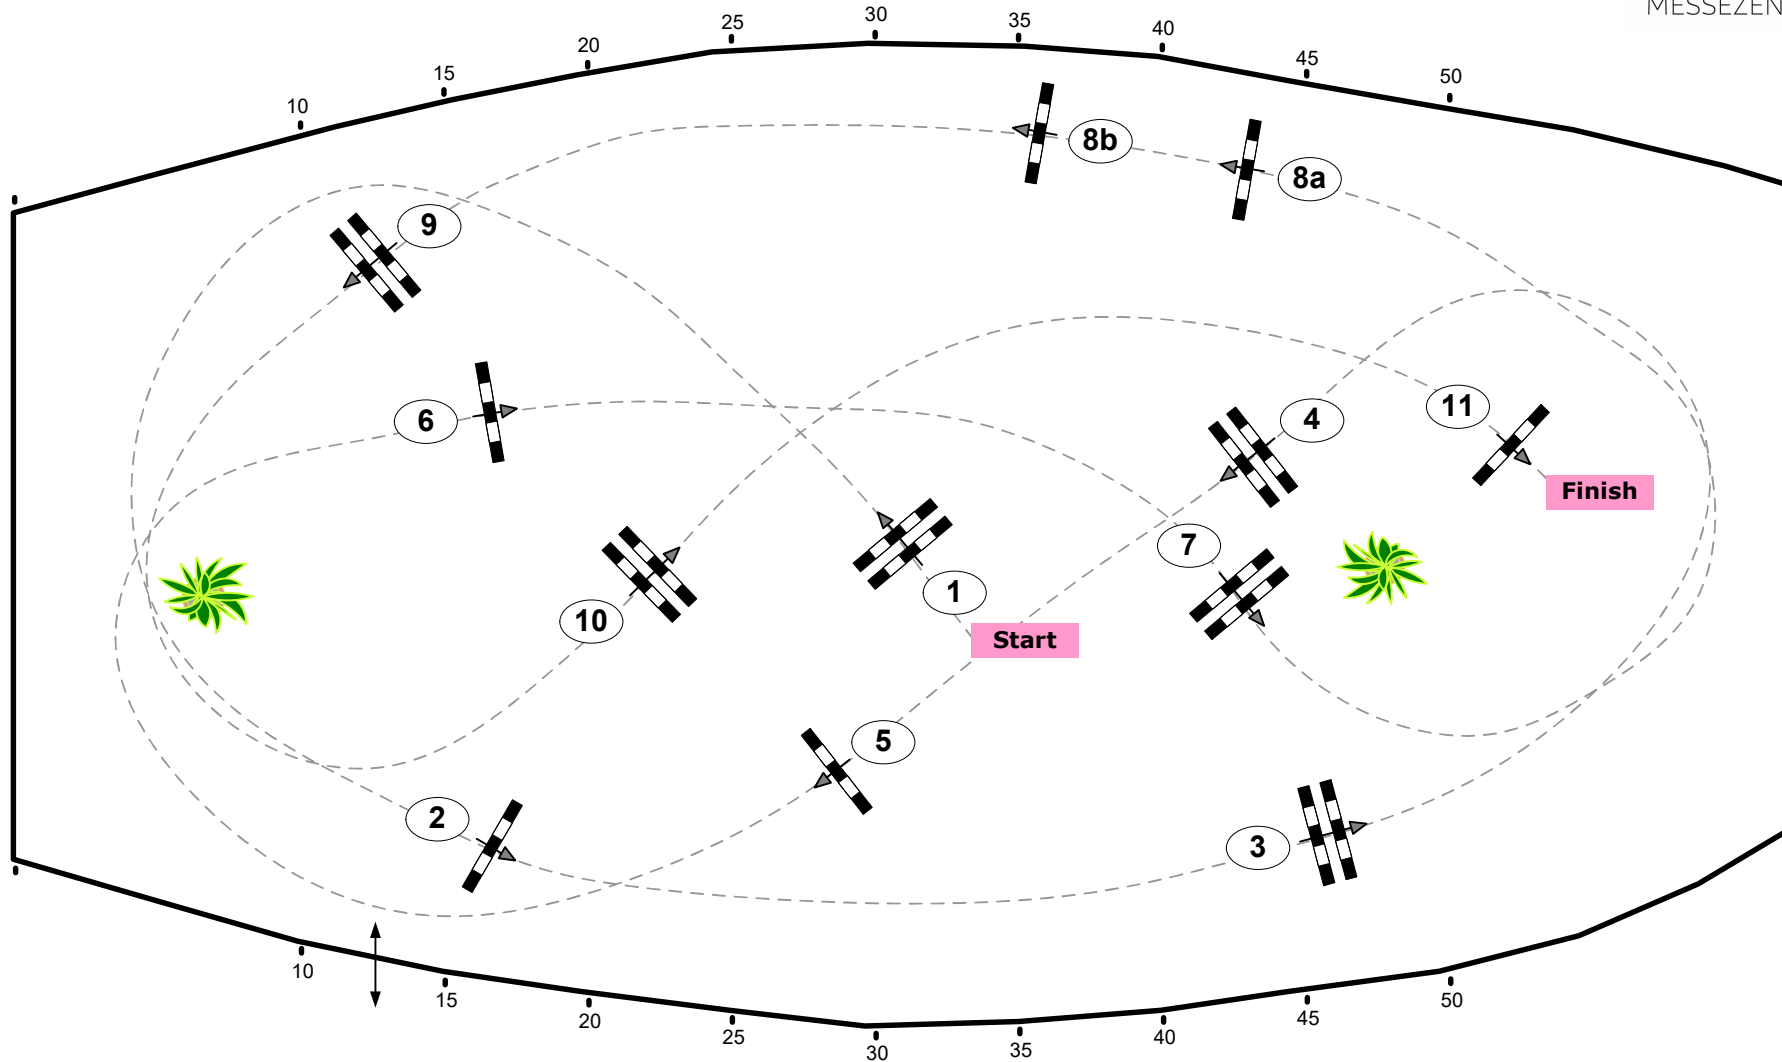

# CSI\*\*\* Amadeus Horse Indoors

**AH** AMADEUS  
HORSE  
INDOORS  
Das Festspiel  
der Pferde

Class No.: 23

Small Amateur Tour Final

Competition against the clock

Table: A  
National RG:  
FEI RG / Art. 238.2.1a  
Height: 1.15 m

Speed: 350 m/min  
Length: 400 m  
Time allowed: 69 sec  
Time limit: 138 sec

Obstacles: 11  
Efforts: 12

05. - 08. DEZEMBER 2024  
MESSEZENTRUM SALZBURG

Course Designer  
Franz Madl (AUT)  
Adi Appe (AUT)  
& Team