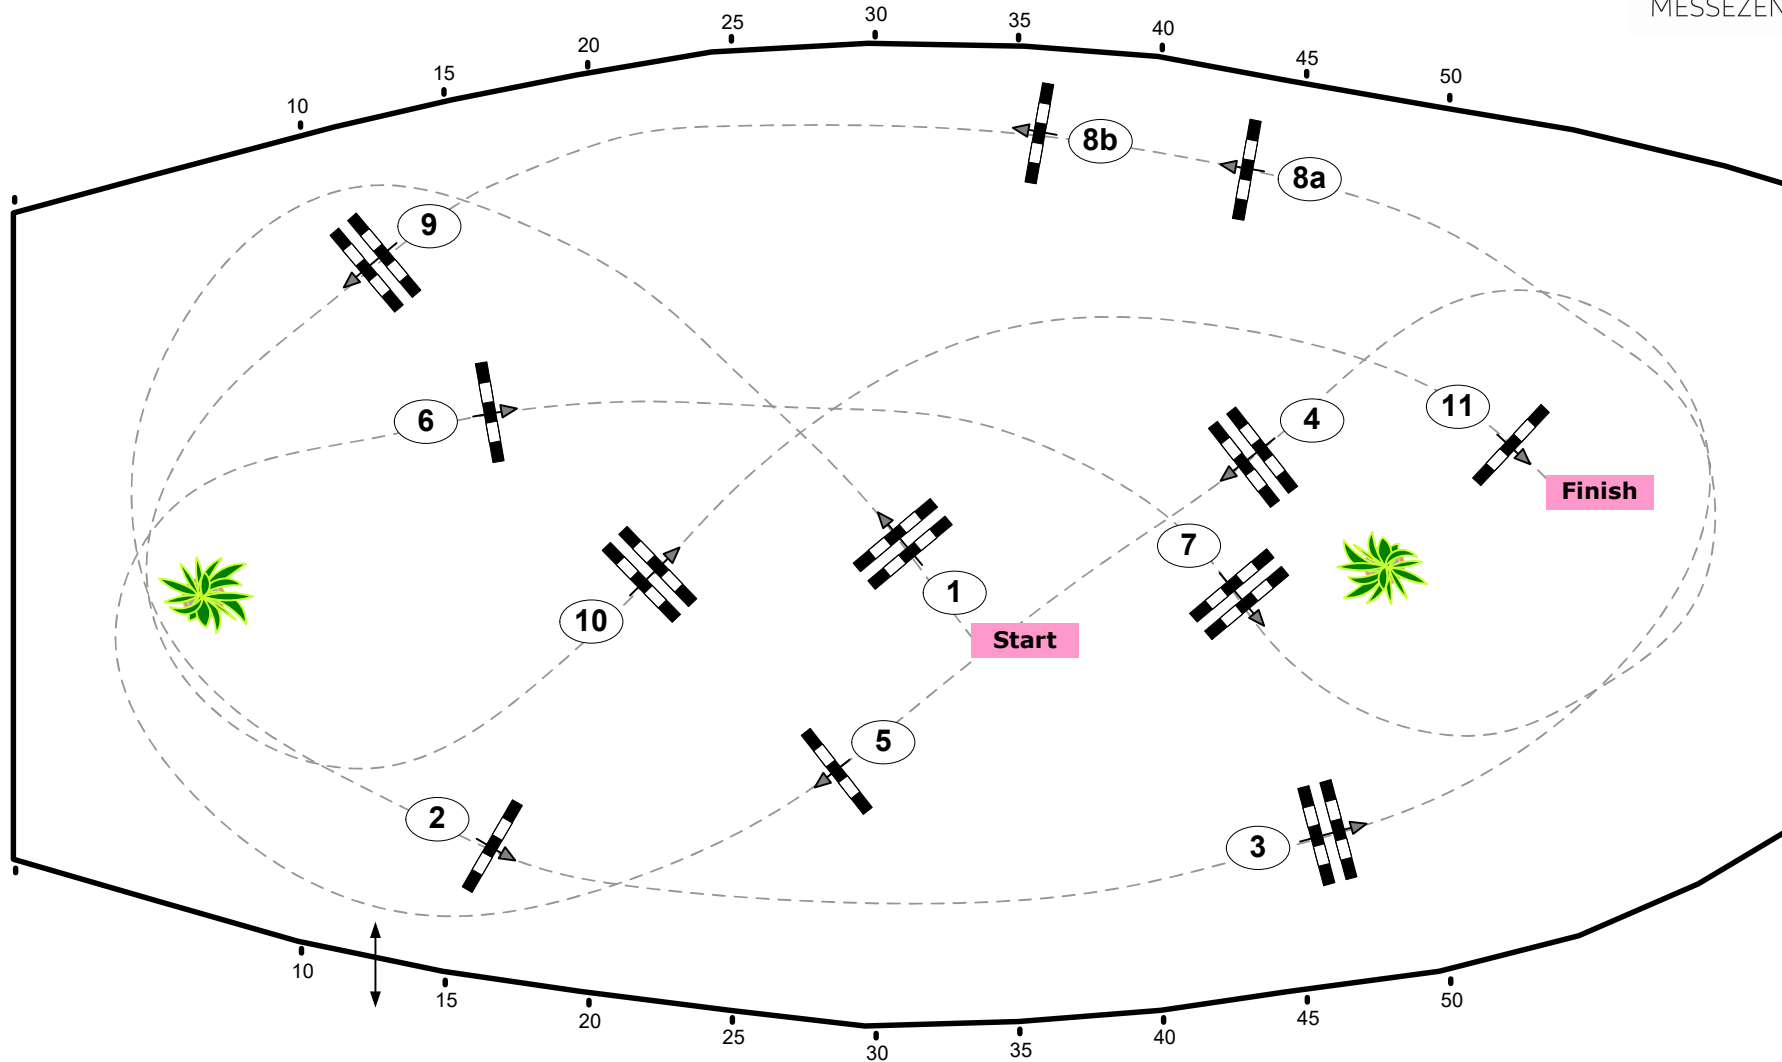

Madl

CSI*** Amadeus Horse Indoors

AH AMADEUS
HORSE
INDOORS
Das Festspiel
der Pferde

Class No.: 24

Medium Amateur Tour Final

Competition against the clock

Table: A
National RG:
FEI RG / Art. 238.2.1a
Height: 1.25 m

Speed: 350 m/min
Length: 400 m
Time allowed: 69 sec
Time limit: 138 sec

Obstacles: 11
Efforts: 12

05. - 08. DEZEMBER 2024
MESSEZENTRUM SALZBURG

Course Designer
Franz Madl (AUT)
Adi Appe (AUT)
& Team