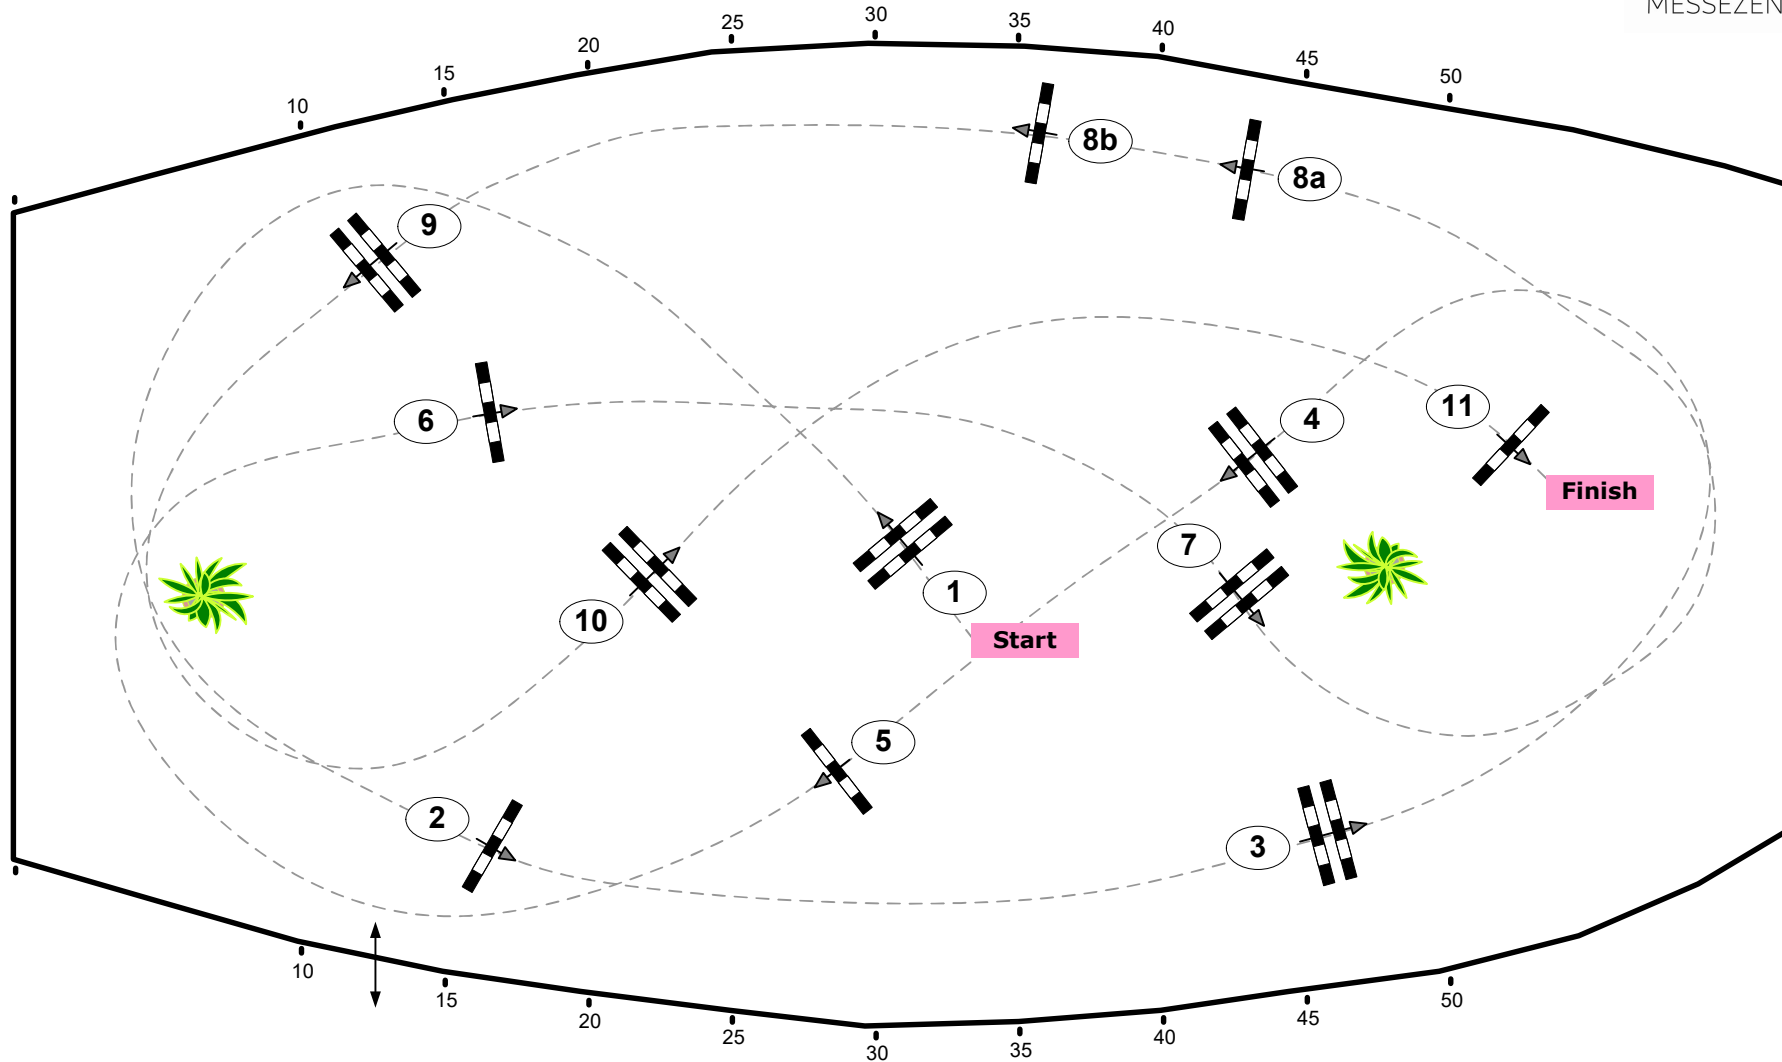

Madl

CSI*** Amadeus Horse Indoors

AH AMADEUS HORSE INDOORS
Das Festspiel der Pferde

Class No.: 25

Big Amateur Tour Final

Competition against the clock

Table: A
National RG:
FEI RG / Art. 238.2.1a
Height: 1.40 m

Speed: 350 m/min
Length: 400 m
Time allowed: 69 sec
Time limit: 138 sec

Obstacles: 11
Efforts: 12

05. - 08. DEZEMBER 2024
MESSEZENTRUM SALZBURG

Course Designer
Franz Madl (AUT)
Adi Appe (AUT)
& Team