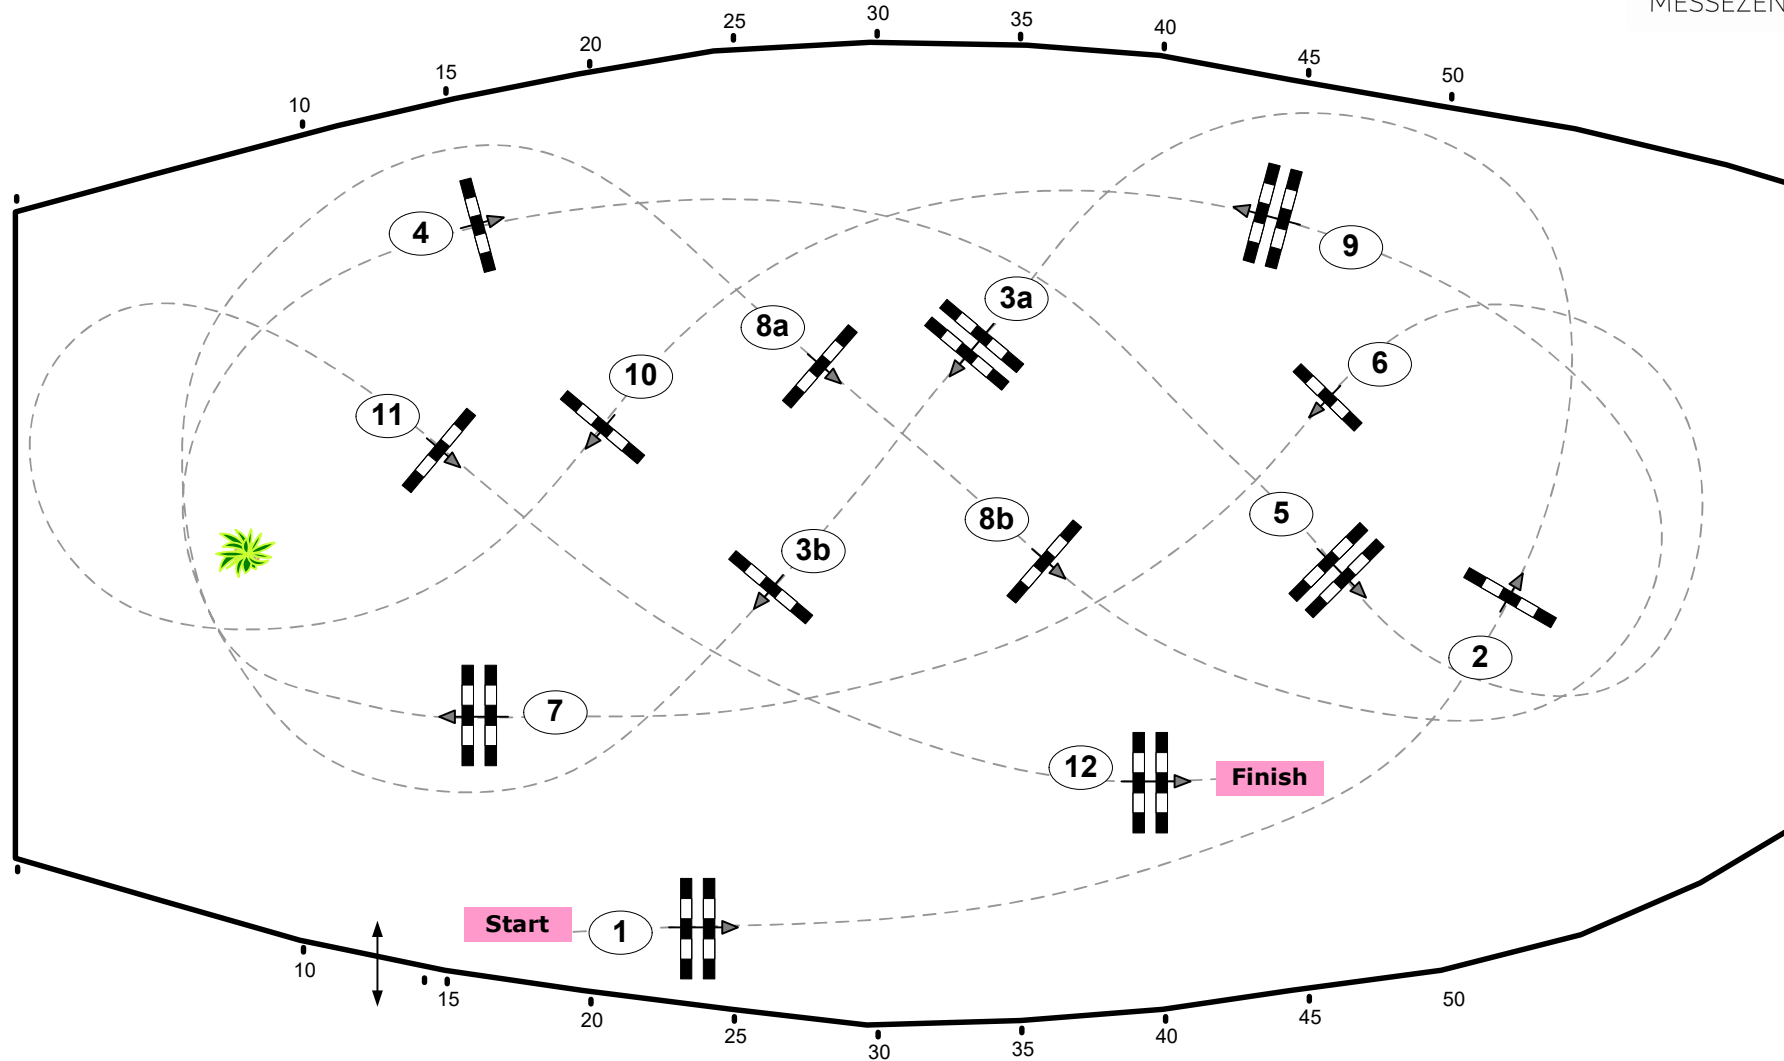

Madl

CSI*** Amadeus Horse Indoors

AH AMADEUS HORSE INDOORS
Das Festspiel der Pferde

Class No.: 26

FEI Pony Trophy Opening

Competition against the clock

Table: A
National RG:
FEI RG / Art. 238.2.1a
Height: 1.30 m

Speed: 350 m/min
Length: 420 m
Time allowed: 72 sec
Time limit: 144 sec

Obstacles: 12
Efforts: 14

05. - 08. DEZEMBER 2024
MESSEZENTRUM SALZBURG

Course Designer
Franz Madl (AUT)
Adi Appe (AUT)
& Team