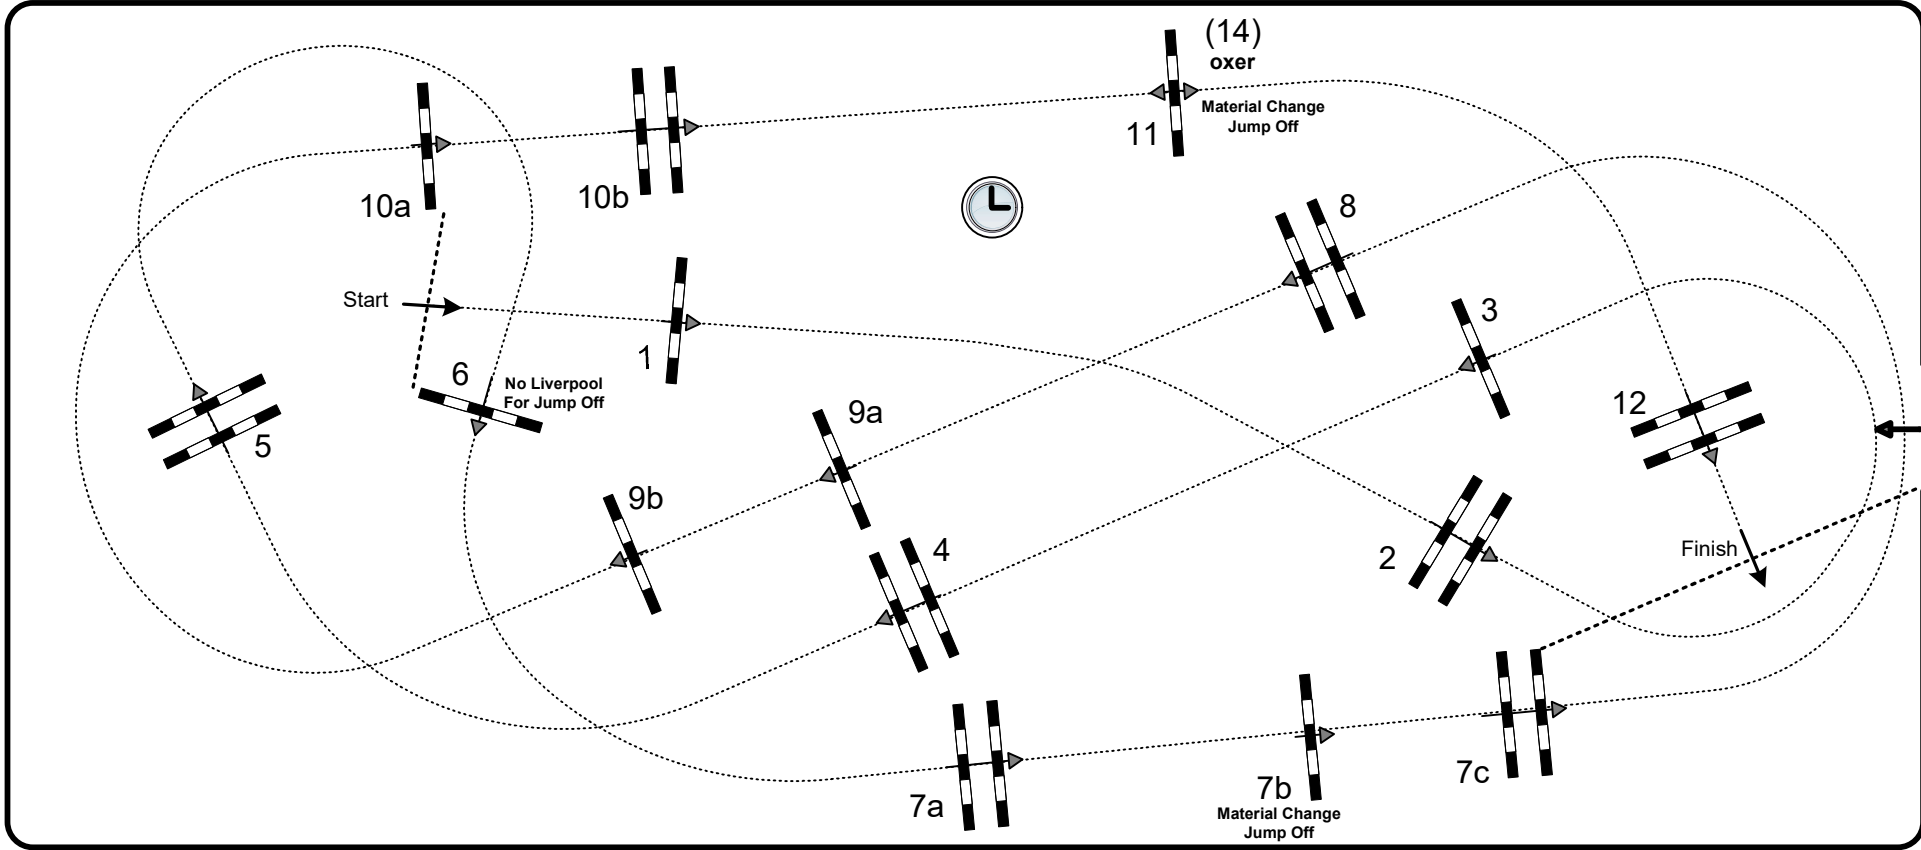

2024 LONDON INTERNATIONAL HORSE SHOW CSI 5* WORLD CUP QUALIFIER

Competition: 21 – The Longines World Cup Leg – with jump off against the clock – LR Group A
Sunday, December 22nd

Table: A	Speed: 350 m/min	Obstacles: 12	jump off: 1, 2, 8, 9b, 6, 7bc, (14)
National RG: N/A	Length: 0 m	Efforts: 16	Length: 280 m
FEI RG / Art. 238.2.2	Time allowed: 0 sec	Penalty sec: N/A	Time allowed: 48 sec
Height: 1,60 m	Time limit: 0 sec	Closed combination: N/A	Time limit: 96 sec