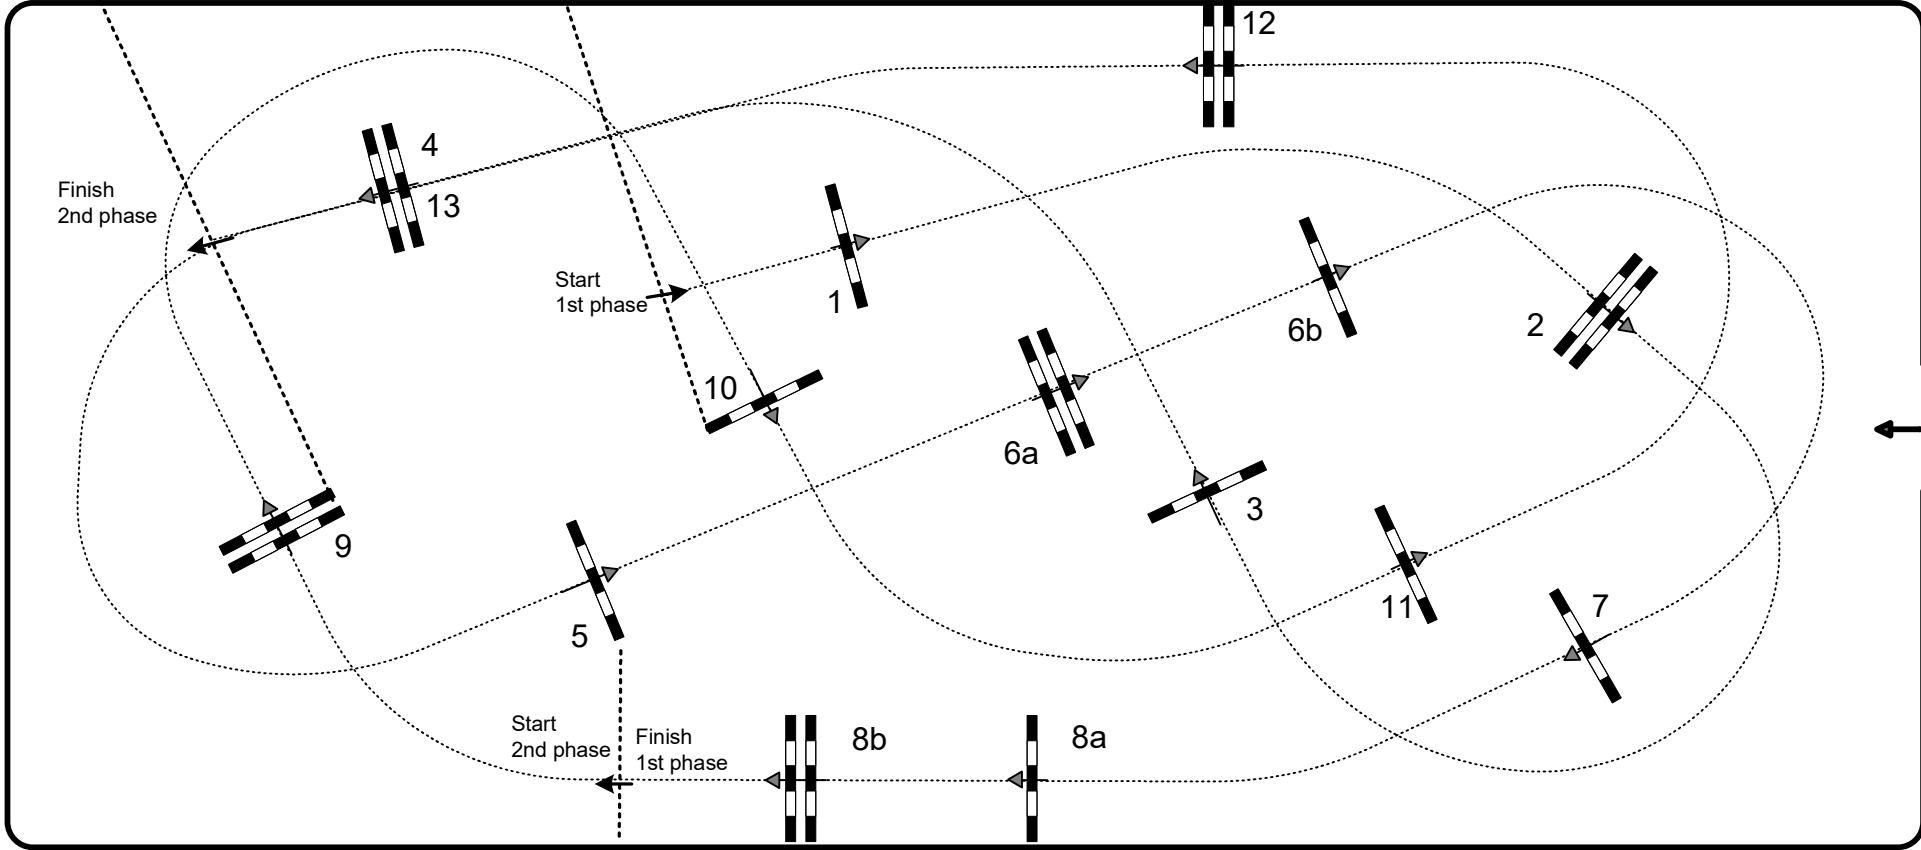

# 2024 LONDON INTERNATIONAL HORSE SHOW CSI 5\* WORLD CUP QUALIFIER

**Competition: 3 - The Ivy Stakes – two phases – LR group D**  
**Wednesday, December 18th 2024**

Table: A	Speed: 350 m/min	Obstacles: 8	second phase: 9 to 13
National RG: N/A	Length: 295 m	Efforts: 10	Length: 185 m
FEI RG / Art. 274.1.5.3	Time allowed: 51 sec	Penalty sec: N/A	Time allowed: 32 sec
Height: 1,50 m	Time limit: 102 sec	Closed combination: N/A	Time limit: 64 sec