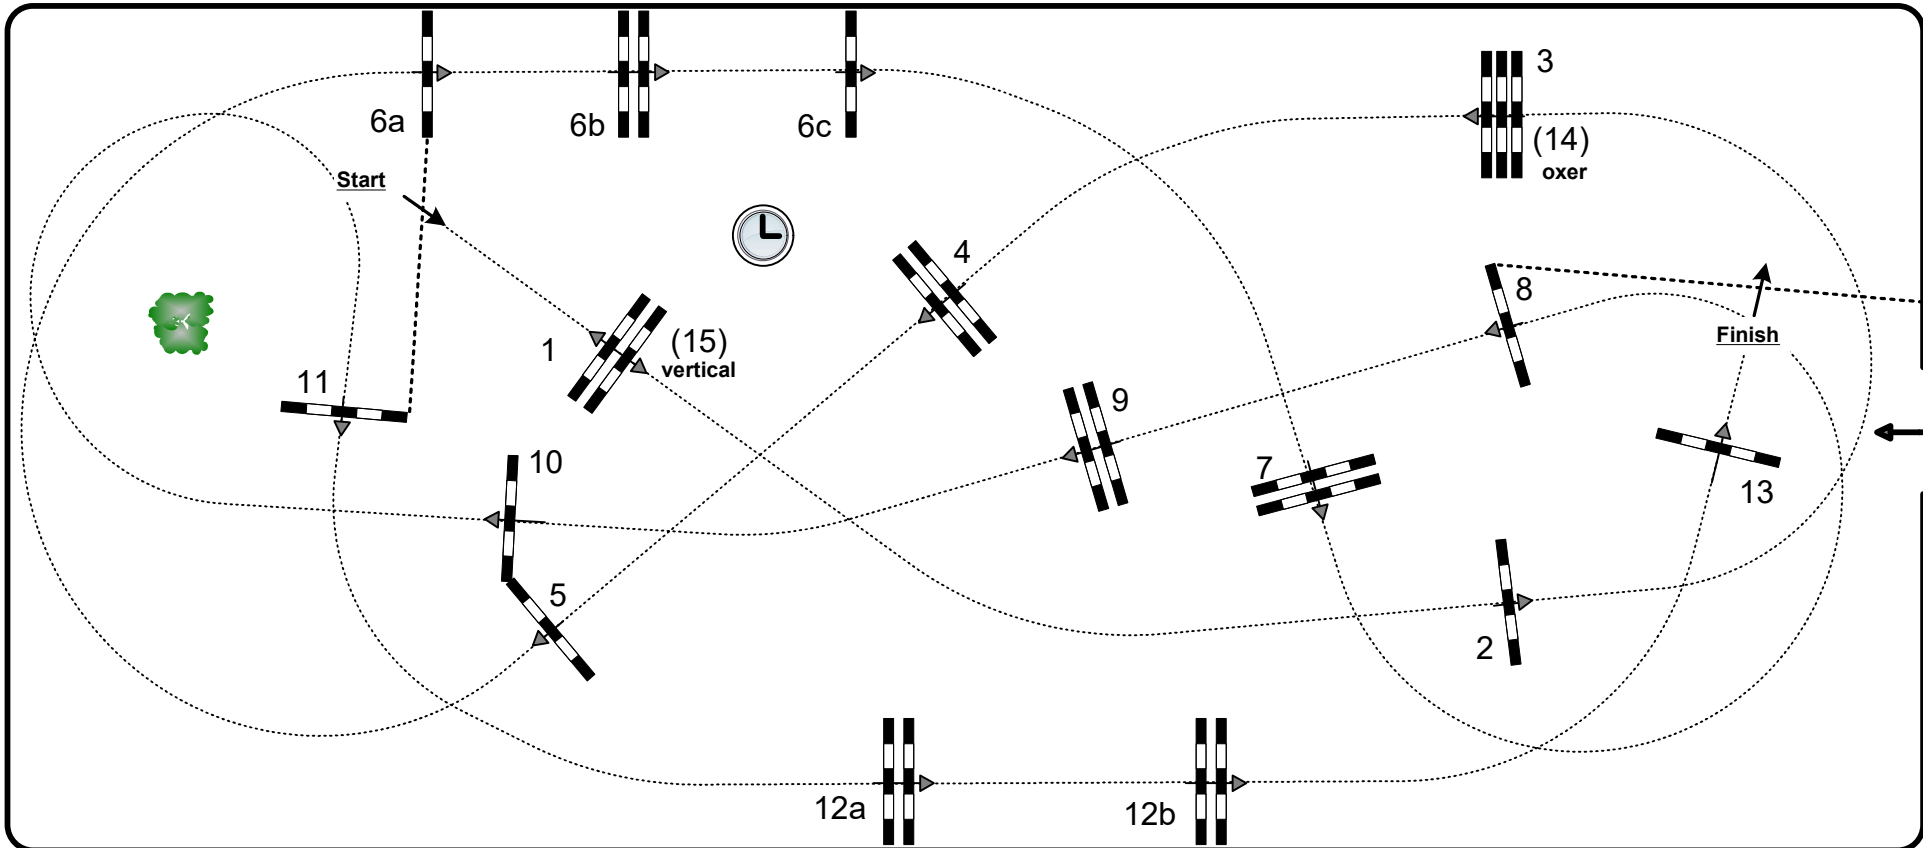

2024 LONDON INTERNATIONAL HORSE SHOW CSI 5* WORLD CUP QUALIFIER

Competition: 14 – The London Grand Prix – with a jump off against the clock - LR Group B
Friday, December 20th

Table: A	Speed: 350 m/min	Obstacles: 13	jump off: 7 , (14), 5, 6ab , (15), 12a, 13
National RG: N/A	Length: 0 m	Efforts: 16	Length: 280 m
FEI RG / Art. 238.2.2	Time allowed: 0 sec	Penalty sec: N/A	Time allowed: 48 sec
Height: 1,60 m	Time limit: 0 sec	Closed combination: N/A	Time limit: 96 sec