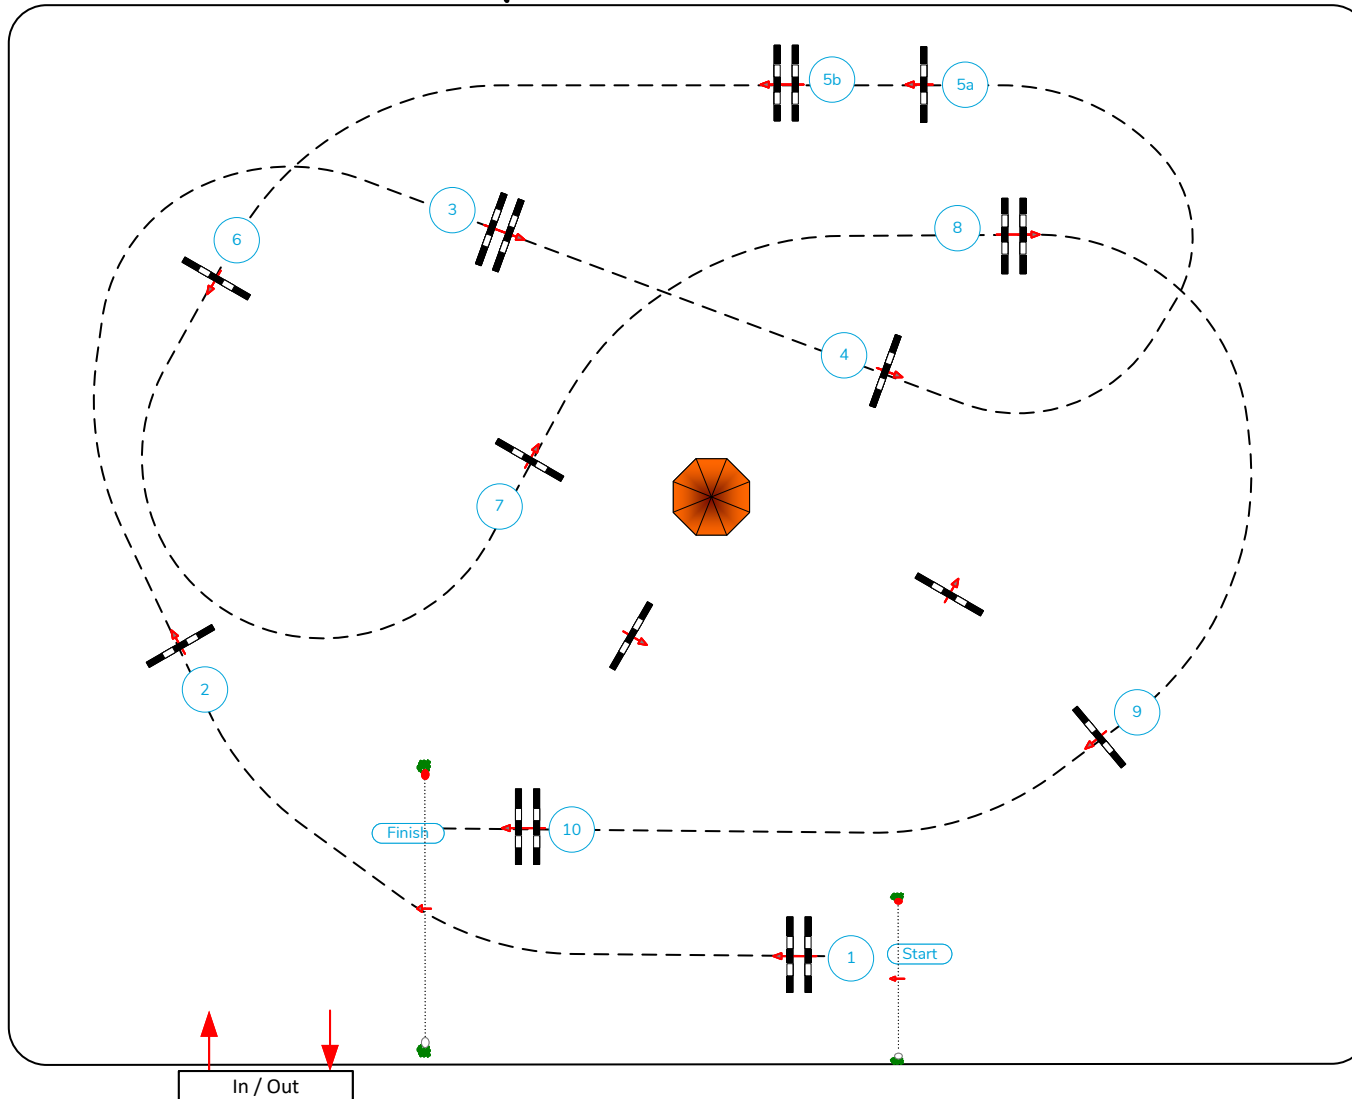

# CSI\*/ CSIV-B Roeser 2024

Table: A  
National RG:  
FEI RG / Art. 238.2.1a  
Height: 1,10 m

Speed: 350 m/min  
Length: 430 m  
Time allowed: 74 sec  
Time limit: 148 sec

Obstacles: 10  
Efforts: 11  
Penalty sec:  
Closed combination:

Class No.: 15

Small Tour

Competition against the clock

Saturday, 15 June 2024

Start: 8:00

*Course Designer*  
*Marc Debaere (UKR)*  
*Paul Engel (LUX)*