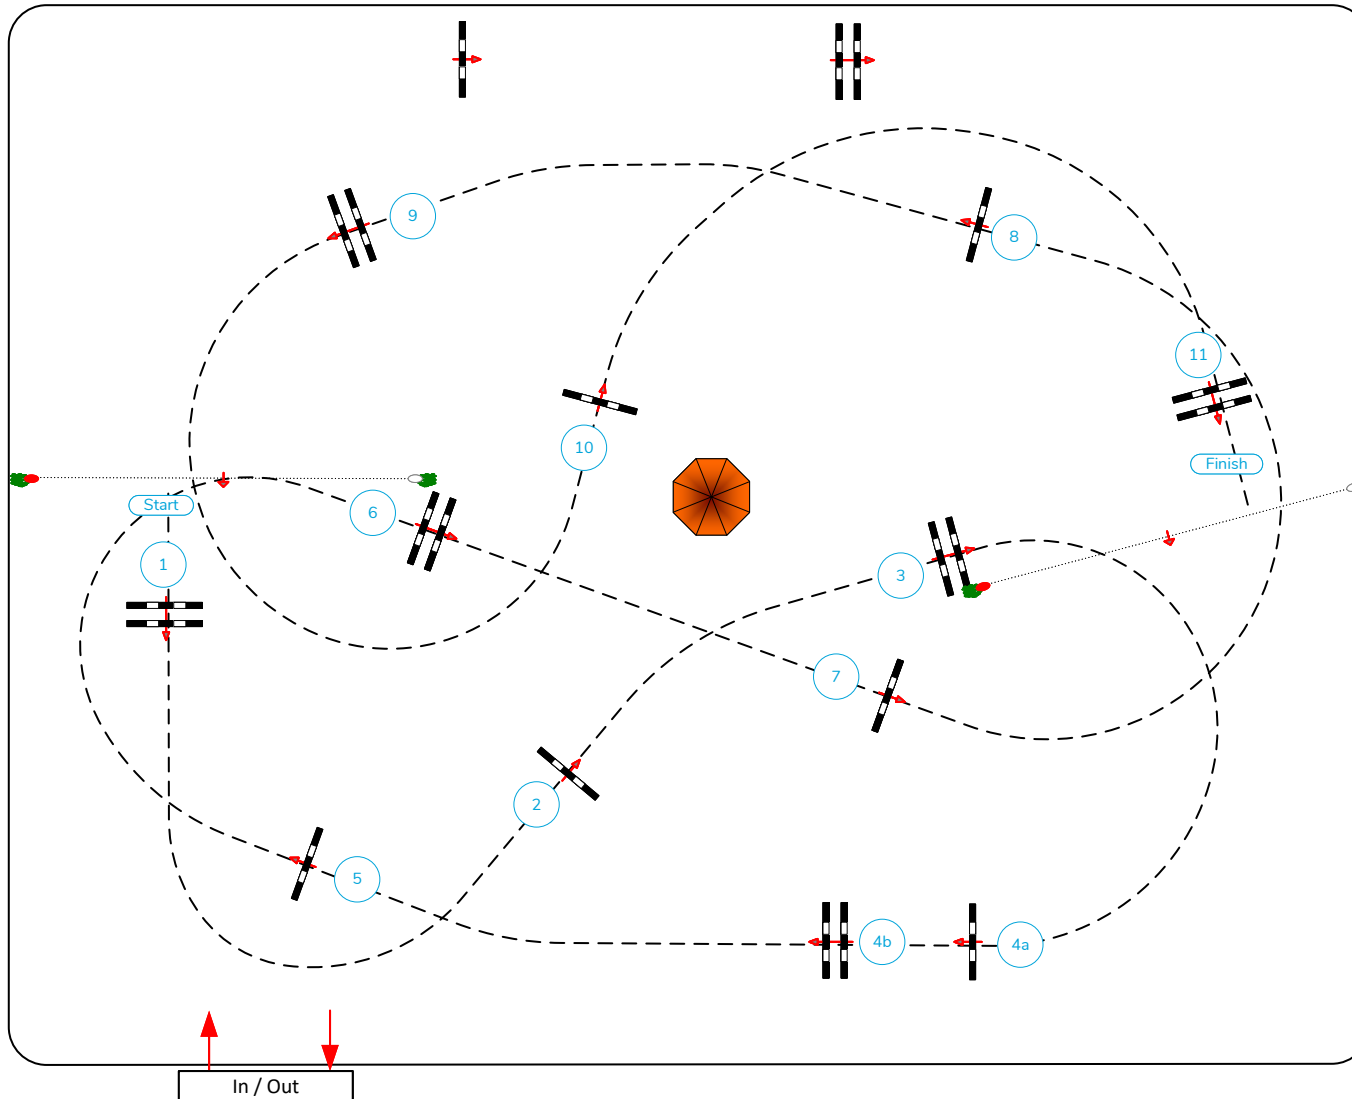

CSI*/ CSIV-B Roeser 2024

Table: A
National RG:
FEI RG / Art. 238.2.1a
Height: 1,10 m

Speed: 350 m/min
Length: 490 m
Time allowed: 84 sec
Time limit: 168 sec

Obstacles: 11
Efforts: 12
Penalty sec:
Closed combination:

Class No.: 08

Small Tour

Competition against the clock

Sunday, 16 June 2024

Start: 9:30

CSIV

Course Designer
Marc Debaere (UKR)
Paul Engel (LUX)