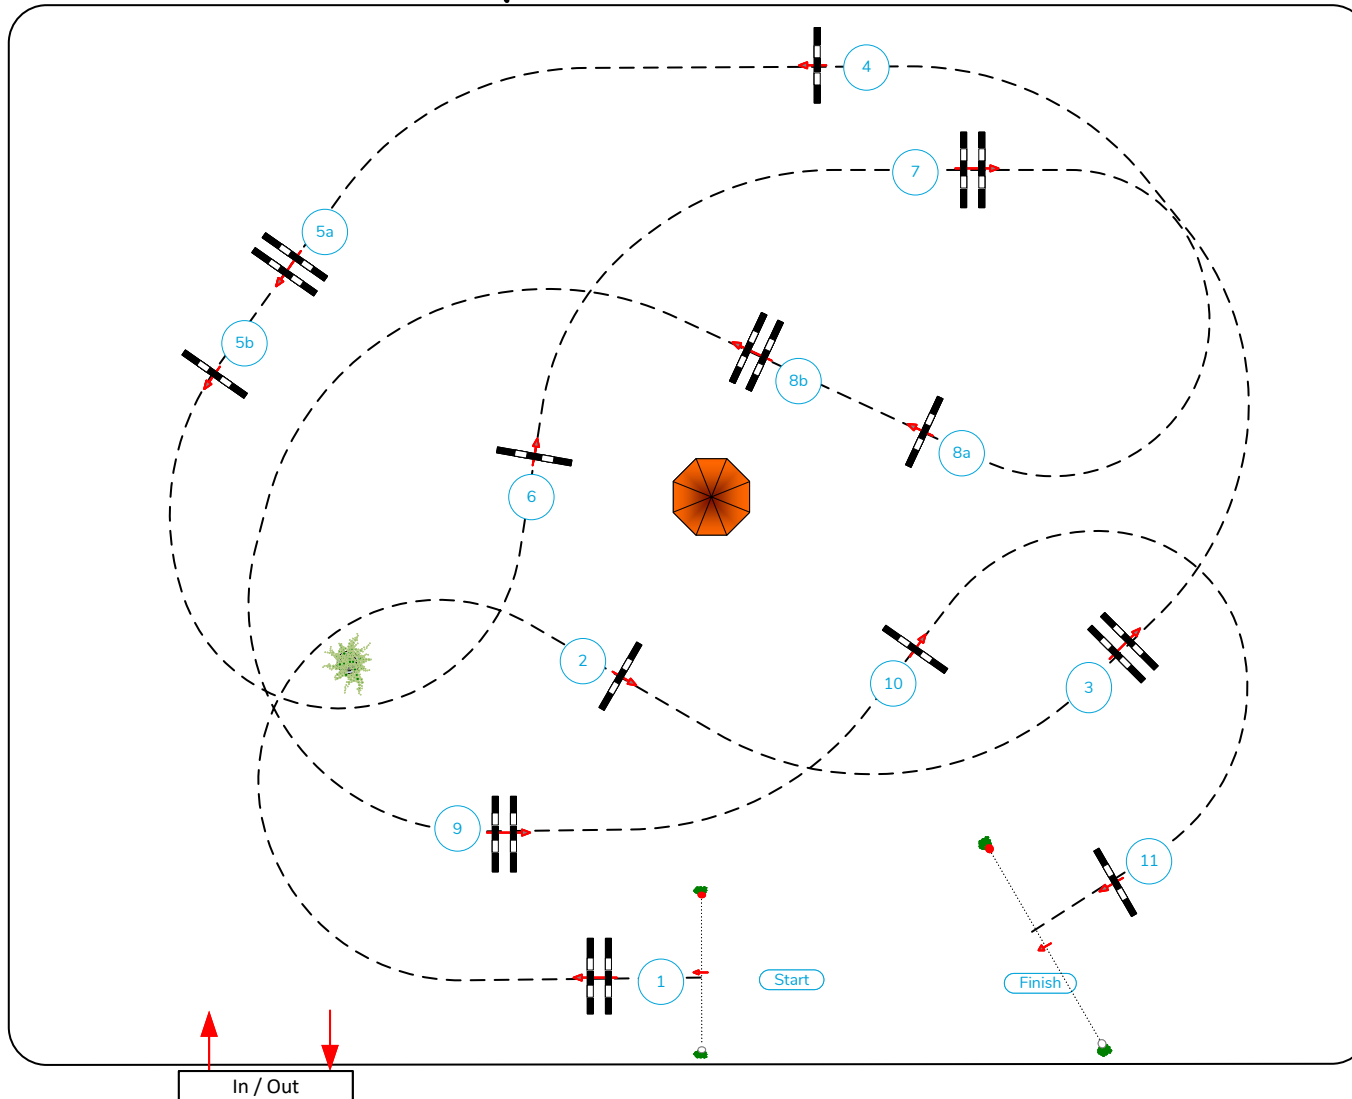

# CSI\*/ CSIV-B Roeser 2024

Table: A  
National RG:  
FEI RG / Art. 238.2.1a  
Height: 1,20 m

Speed: 350 m/min  
Length: 500 m  
Time allowed: 86 sec  
Time limit: 172 sec

Obstacles: 11  
Efforts: 13  
Penalty sec:  
Closed combination:

Class No.: 16

Medium Tour

Competition against the clock

Saturday, 15 June 2024

Start: 11:20

*Course Designer*  
*Marc Debaere (UKR)*  
*Paul Engel (LUX)*