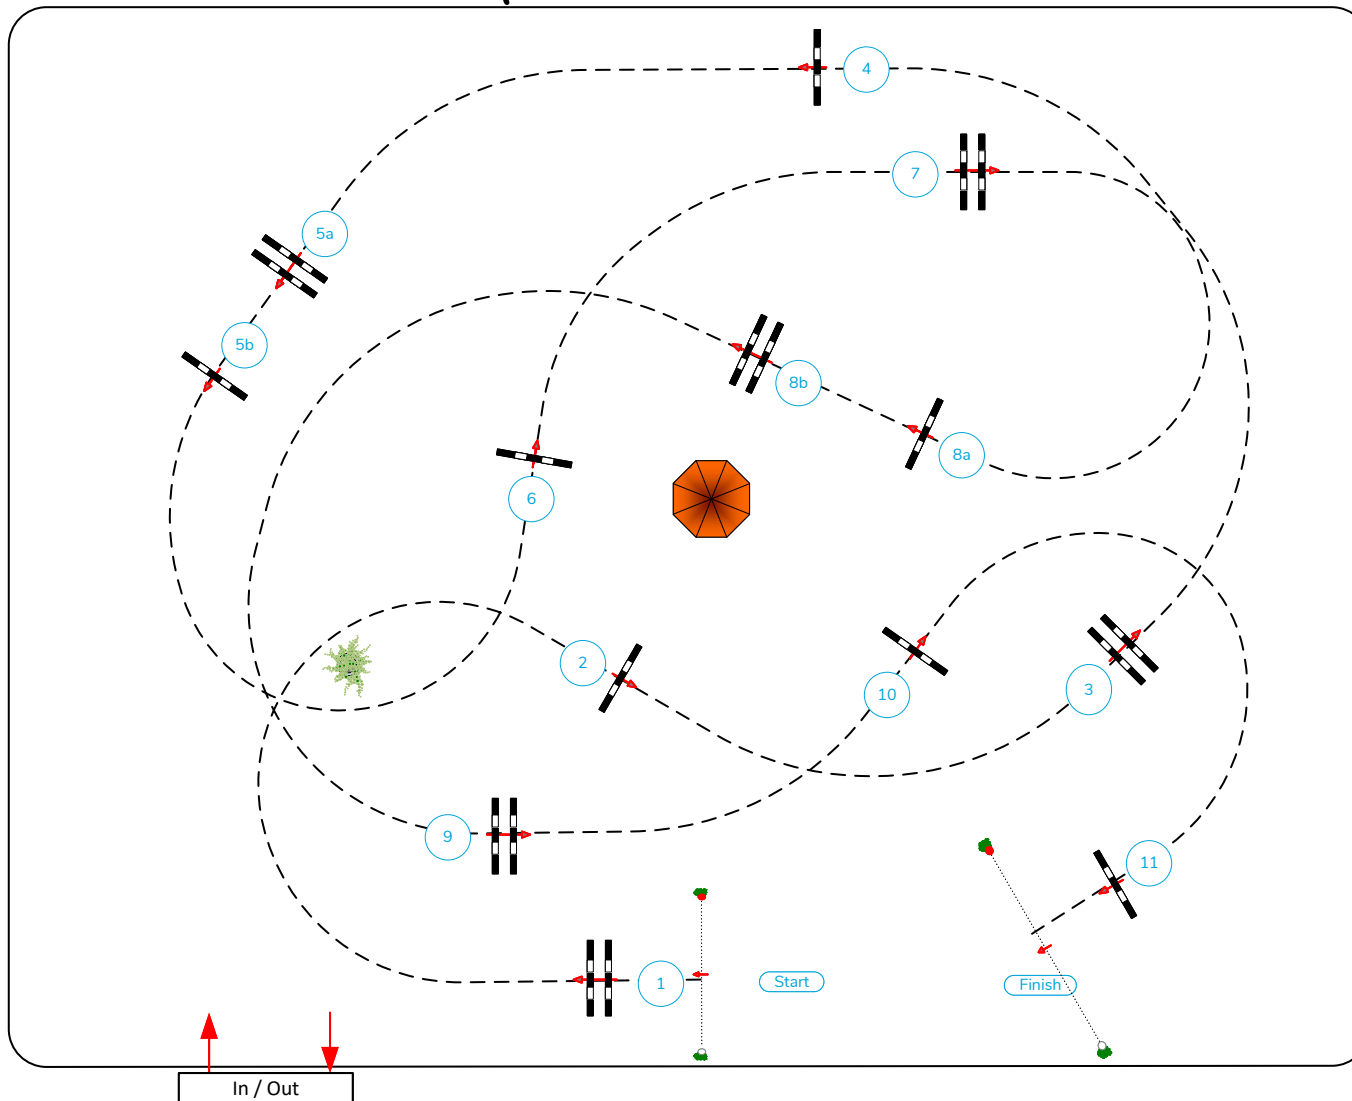

# CSI\*/ CSIV-B Roeser 2024

Table: A  
National RG:  
FEI RG / Art. 238.2.1a  
Height: 1,15 m

Speed: 350 m/min  
Length: 500 m  
Time allowed: 86 sec  
Time limit: 172 sec

Obstacles: 11  
Efforts: 13  
Penalty sec:  
Closed combination:

Class No.: 05

Medium Tour

Competition against the clock

Saturday, 15 June 2024

Start: 12:35

**CSIV**

*Course Designer*  
*Marc Debaere (UKR)*  
*Paul Engel (LUX)*