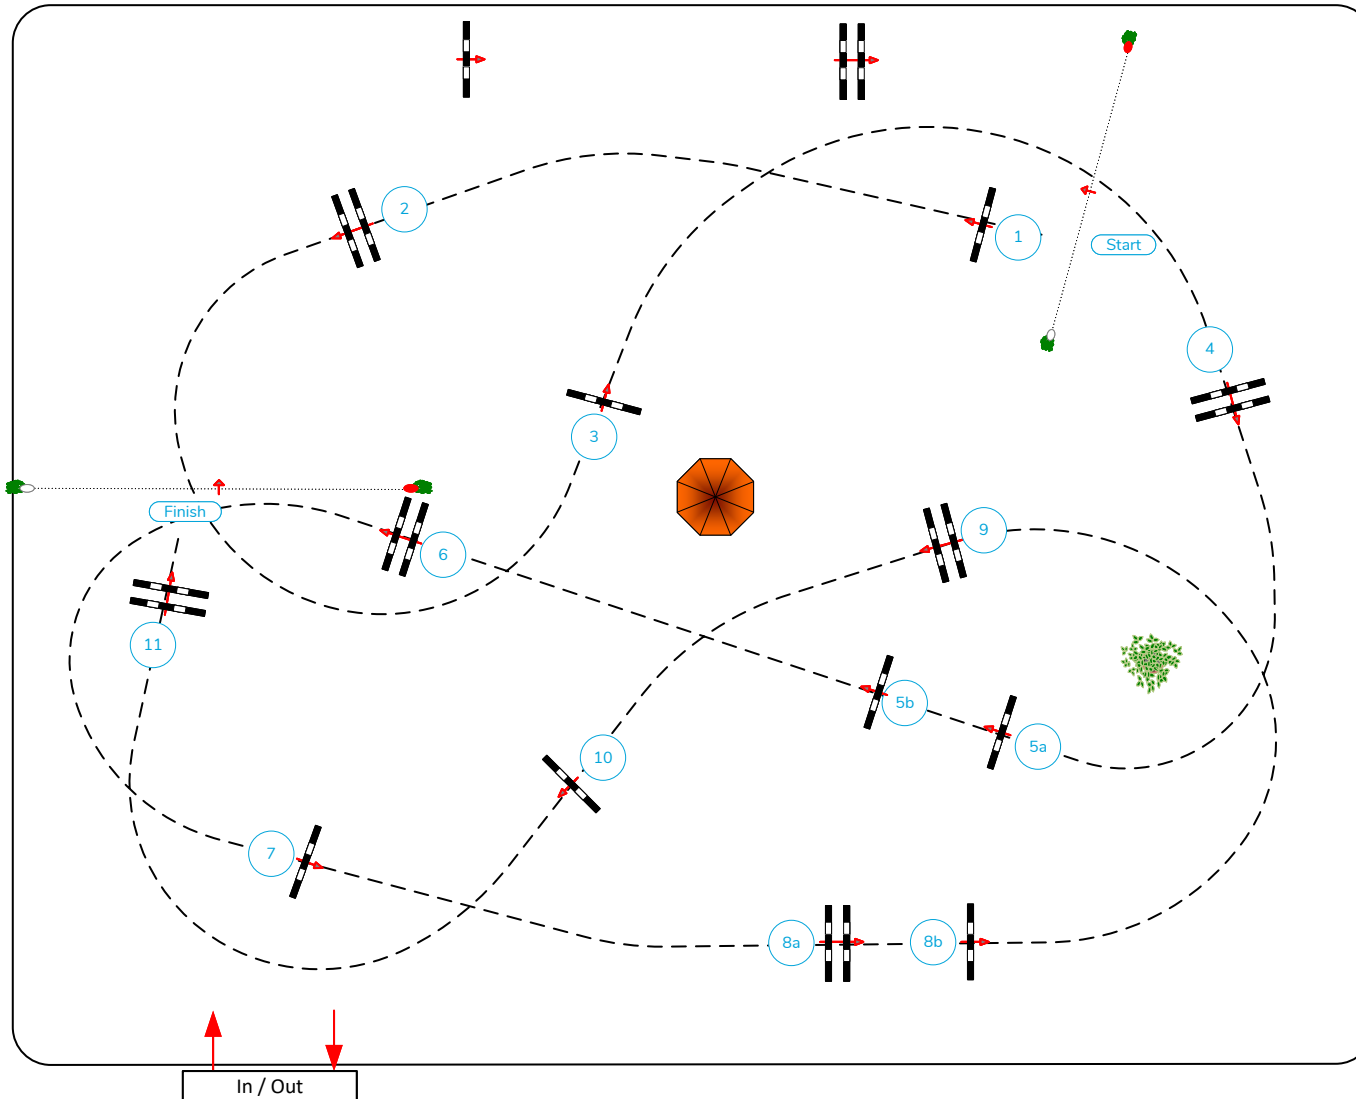

CSI*/ CSIV-B Roeser 2024

Table: A
National RG:
FEI RG / Art. 238.2.1a
Height: 1,15 m

Speed: 350 m/min
Length: 490 m
Time allowed: 84 sec
Time limit: 168 sec

Obstacles: 11
Efforts: 13
Penalty sec:
Closed combination:

Class No.: 09

Medium Tour

Competition against the clock

Sunday, 16 June 2024

CSIV

Course Designer
Marc Debaere (UKR)
Paul Engel (LUX)