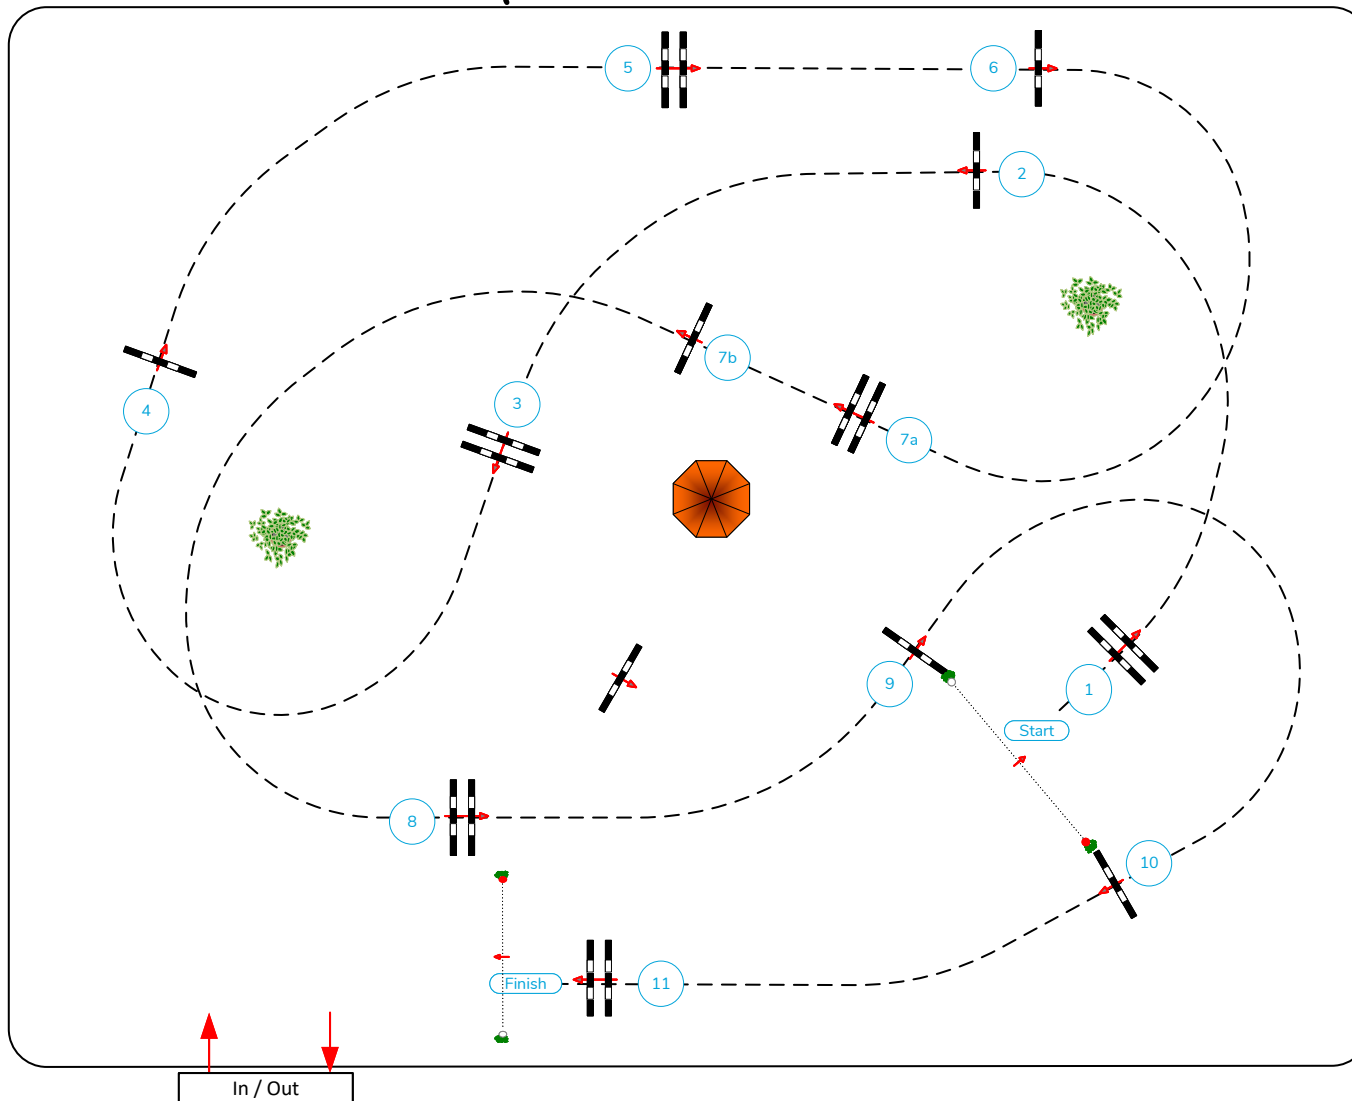

CSI*/ CSIV-B Roeser 2024

Table: A
National RG:
FEI RG / Art. 273.4.3b
Height: 1,10 m

Speed: 350 m/min
Length: 490 m
Time allowed: 84 sec
Time limit: 168 sec

Obstacles: 11
Efforts: 12
Penalty sec:
Closed combination:

Class No.: 06

AJA Challenge Cup

Competition over two rounds

Saturday, 15 June 2024

Start: 13:45

CSIV

*Course Designer
Marc Debaere (UKR)
Paul Engel (LUX)*

Round A