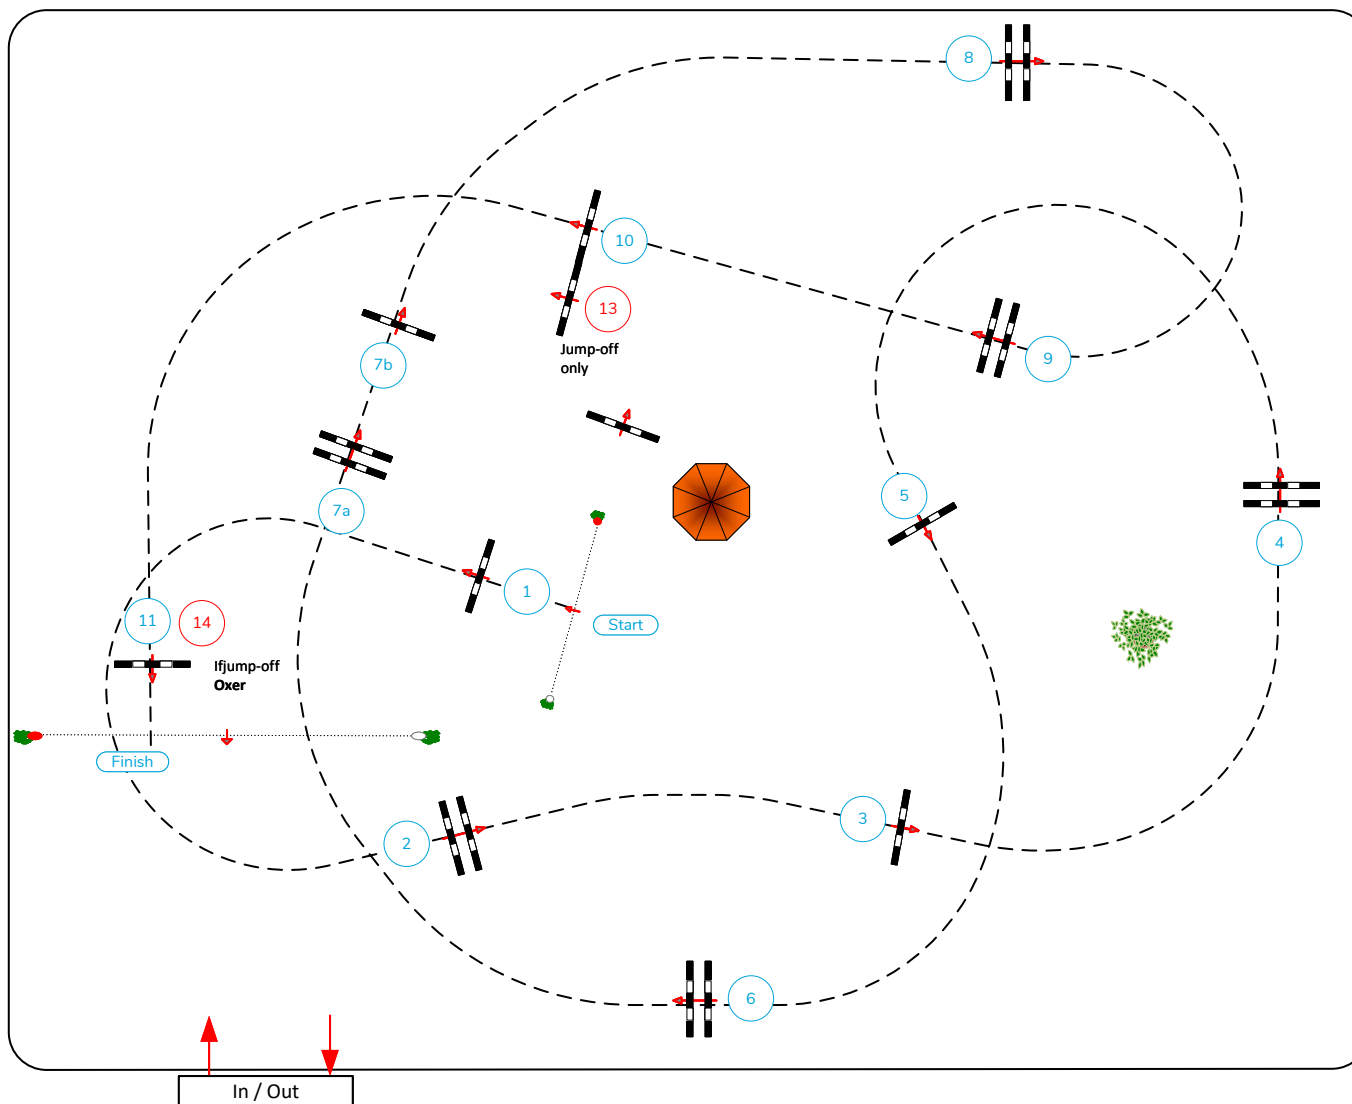

CSI*/ CSIV-B Roeser 2024

Table: A	Speed: 350 m/min	Obstacles: 11	if Jump-off: 3-4-5-6-7a-7b-13-14
National RG:	Length: 480 m	Efforts: 12	Length: 0 m
FEI RG / Art. 265-273.4.1	Time allowed: 83 sec	Penalty sec:	Time allowed: 0 sec
Height: 1,10 m	Time limit: 166 sec	Closed combination:	Time limit: 0 sec

Class No.: 10
 Friendship Cup
 Competition over two rounds
 Sunday, 16 June 2024

CSIV

Course Designer
 Marc Debaere (UKR)
 Paul Engel (LUX)

Round A & B