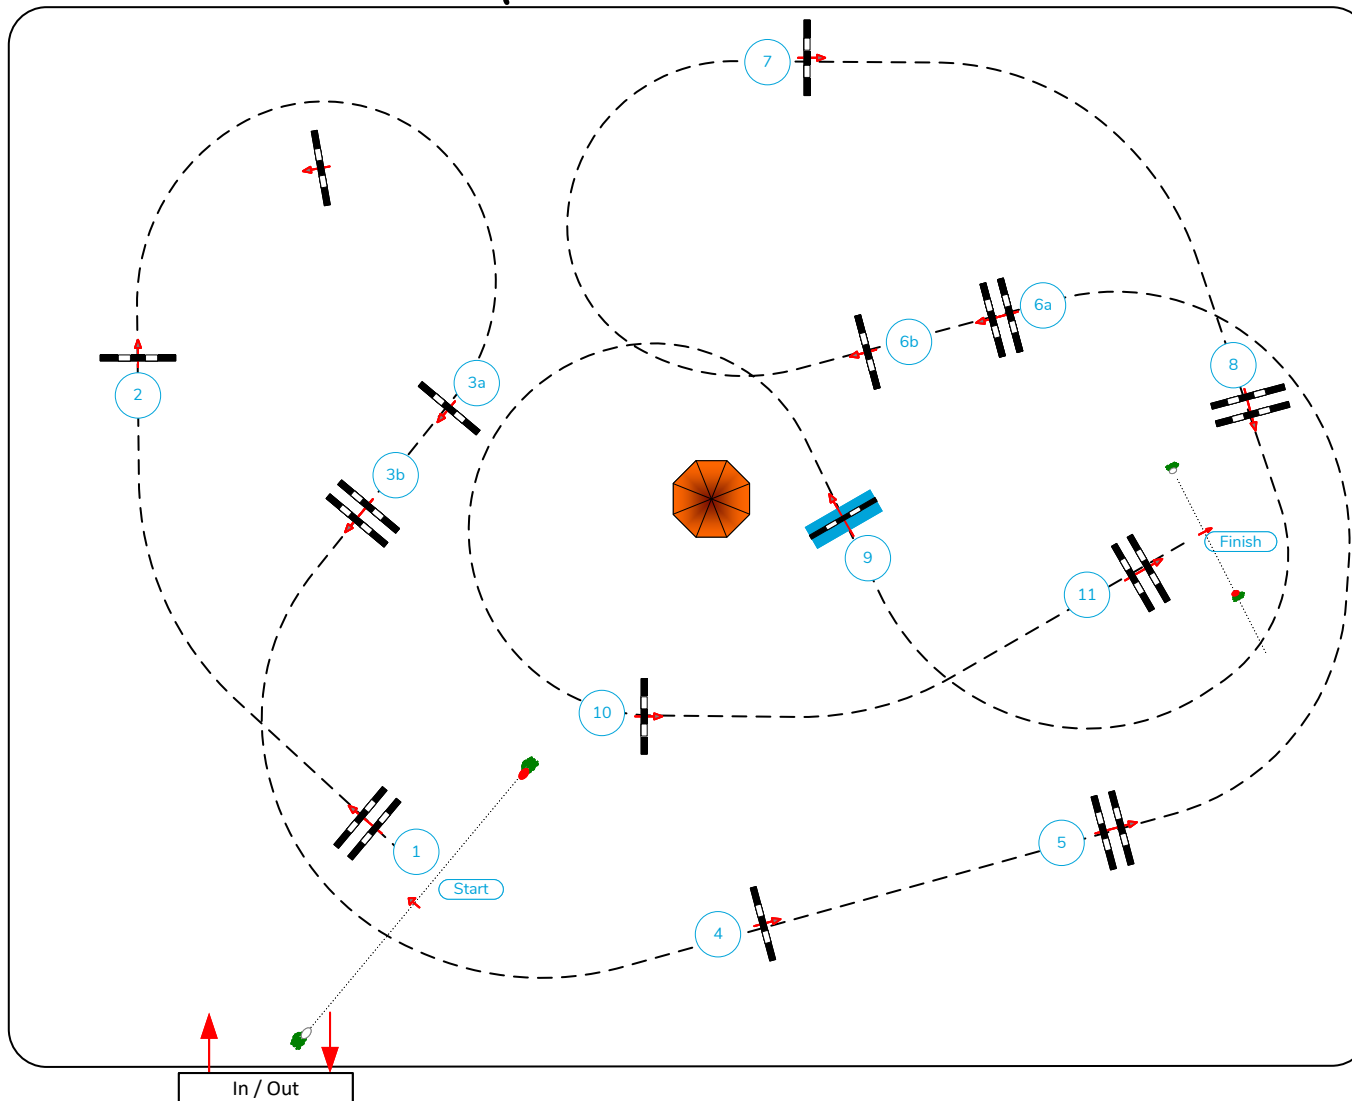

CSI*/ CSIV-B Roeser 2024

Table: A
National RG:
FEI RG / Art. 238.2.1
Height: 1,25 m

Speed: 350 m/min
Length: 470 m
Time allowed: 81 sec
Time limit: 162 sec

Obstacles: 11
Efforts: 13
Penalty sec:
Closed combination:

Class No.: 14

Large Tour

Competition against the clock

Freitag, 14. Juni 2024

Start: 16:45

Course Designer
Marc Debaere (UKR)
Paul Engel (LUX)