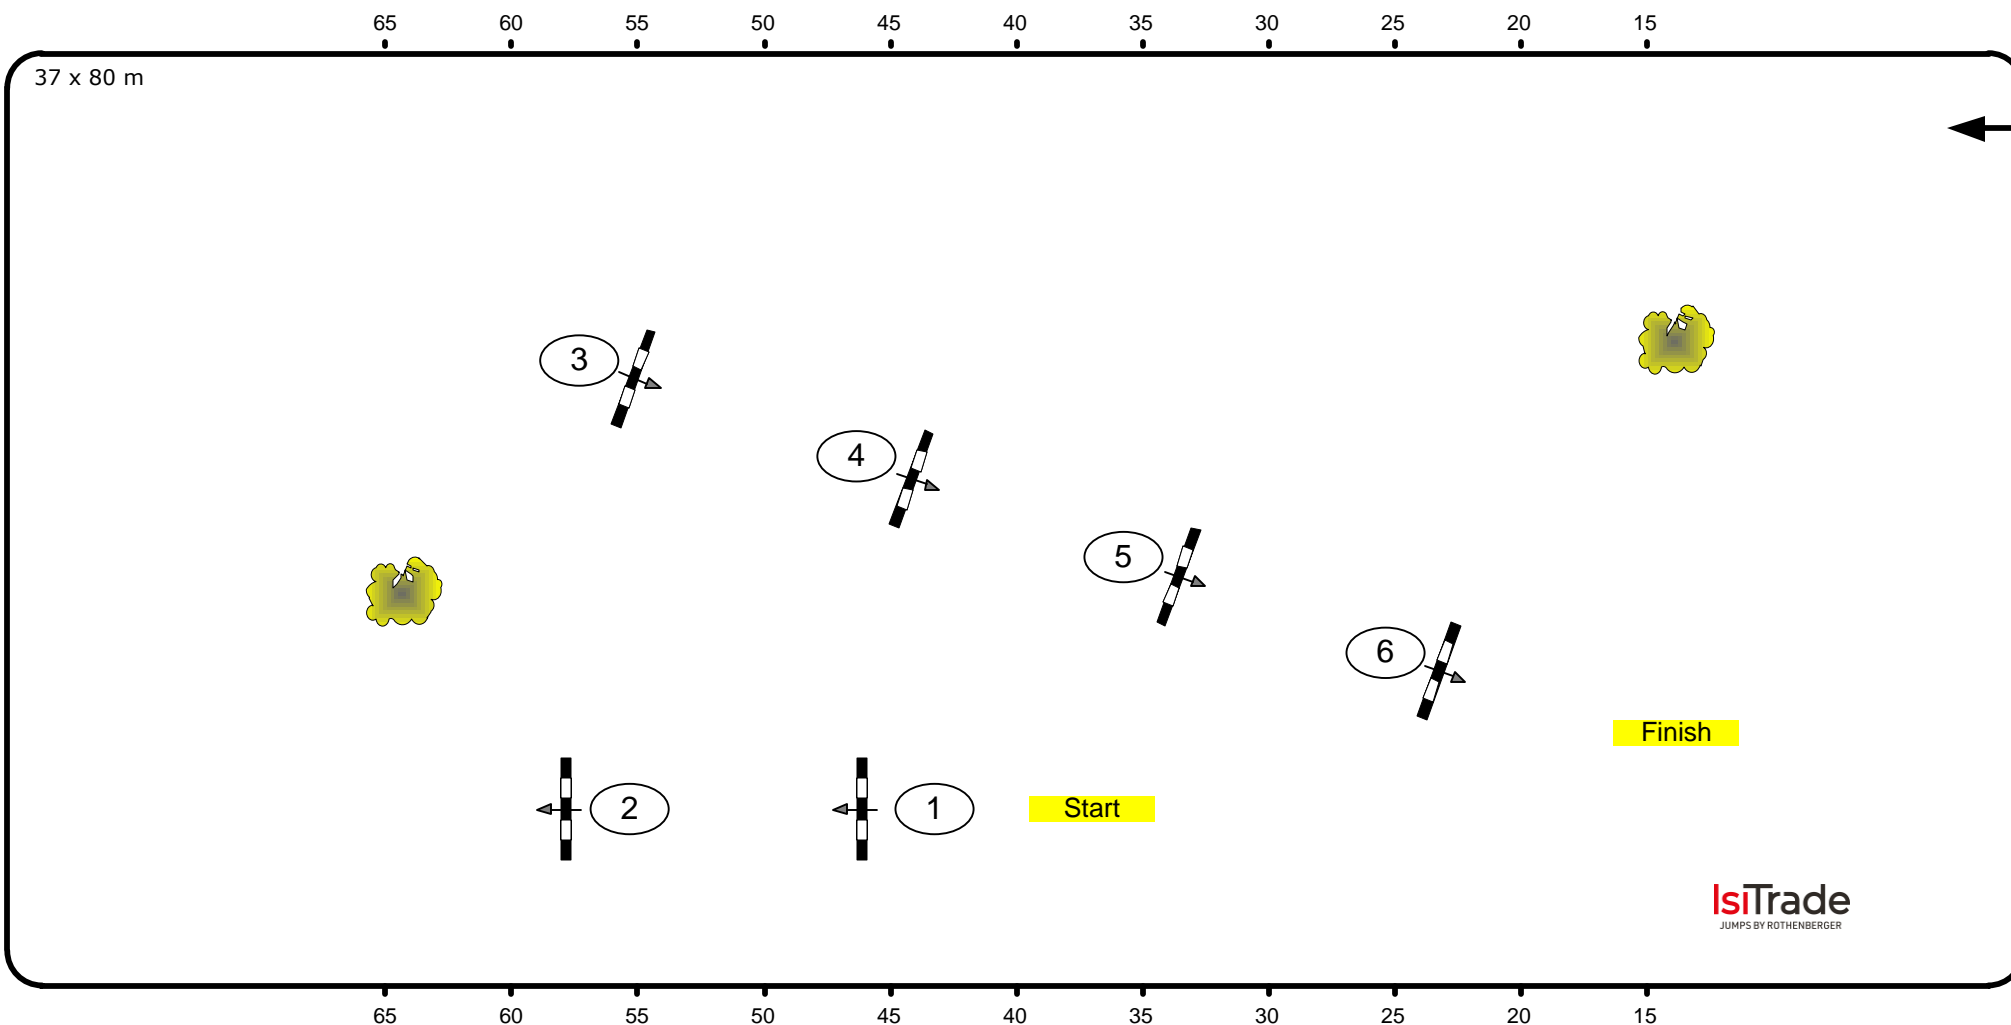

Class No.: 4

CSI3*

Six Bar

Table: A
National RG:
FEI RG / Art. 262.3

Obstacles: 6
Efforts: 6

Jump Offs: **3-4-5-6**

IsiTrade
JUMPS BY ROTHENBERGER