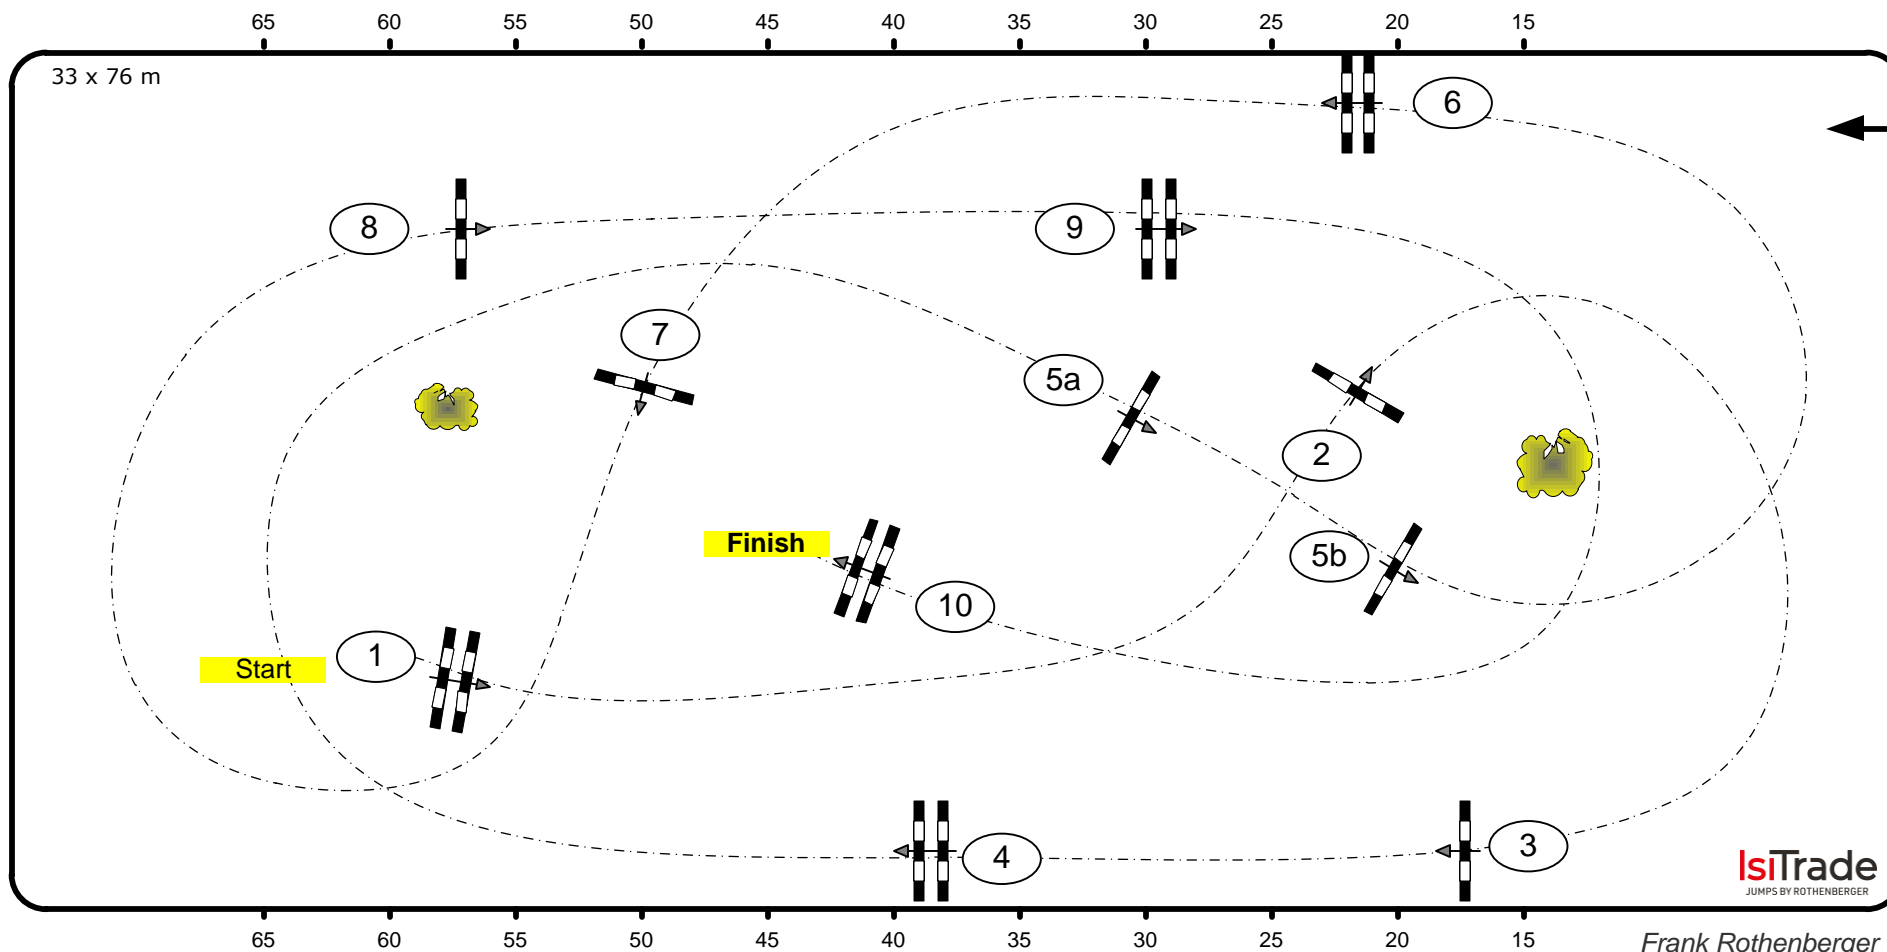

**Class No.: 16/19/22**

**CWD Preis, EN GARDE Amateur Trophy**

**Competition against the clock**

Table: A  
National RG:  
FEI RG / Art. 238.2.1  
Height: 1,15/1,25/1,40 m

Speed: 350 m/min  
Length: 410 m  
Time allowed: 71 sec  
Time limit: 142 sec

Obstacles: 10  
Efforts: 11

2nd Phase: 0  
Length: 0 m  
Time allowed: 0 sec  
Time limit: 0 sec

Frank Rothenberger  
Christian Wiegand