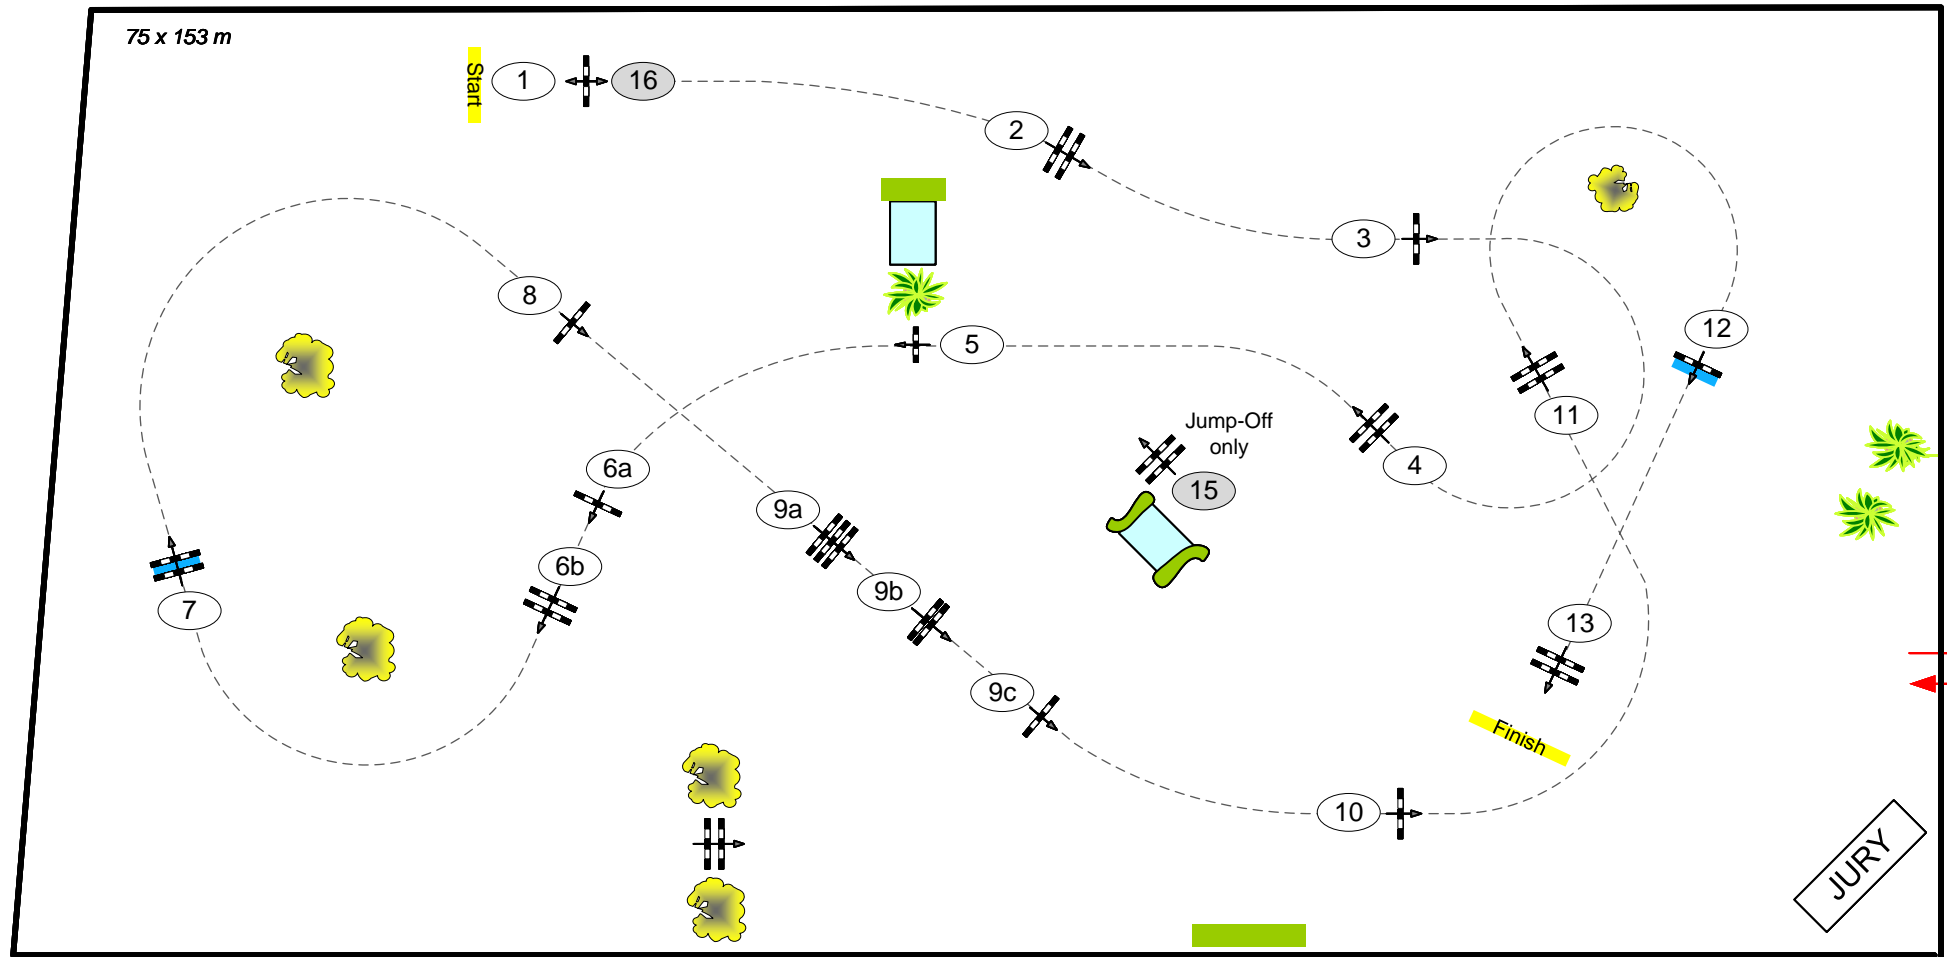

ANDALUCIA SUNSHINE TOUR - 2025

Class No.: 110

CSI4* Big Tour GRAND PRIX

Competition with one jump-off

09/02/2025

Table: A
National RG:
FEI RG / Art. 238.2.2a
Height: 1,55 m

Speed: 375 m/min
Length: 485 m
Time allowed: 78 sec
Time limit: 156 sec

Obstacles: 13
Efforts: 16
Penalty sec:
Closed combination:

1st Jump-off: **10-11-12-15-6ab-7-8-16**
Length: 360 m
Time allowed: 58 sec
Time limit: 116 sec

ESCALA 1/600

10 m

IsiTrade
JUMPS BY ROTHENBERGER

Course Designer:
Frank Rothenberger (GER)
Phil Schmauder (GER)