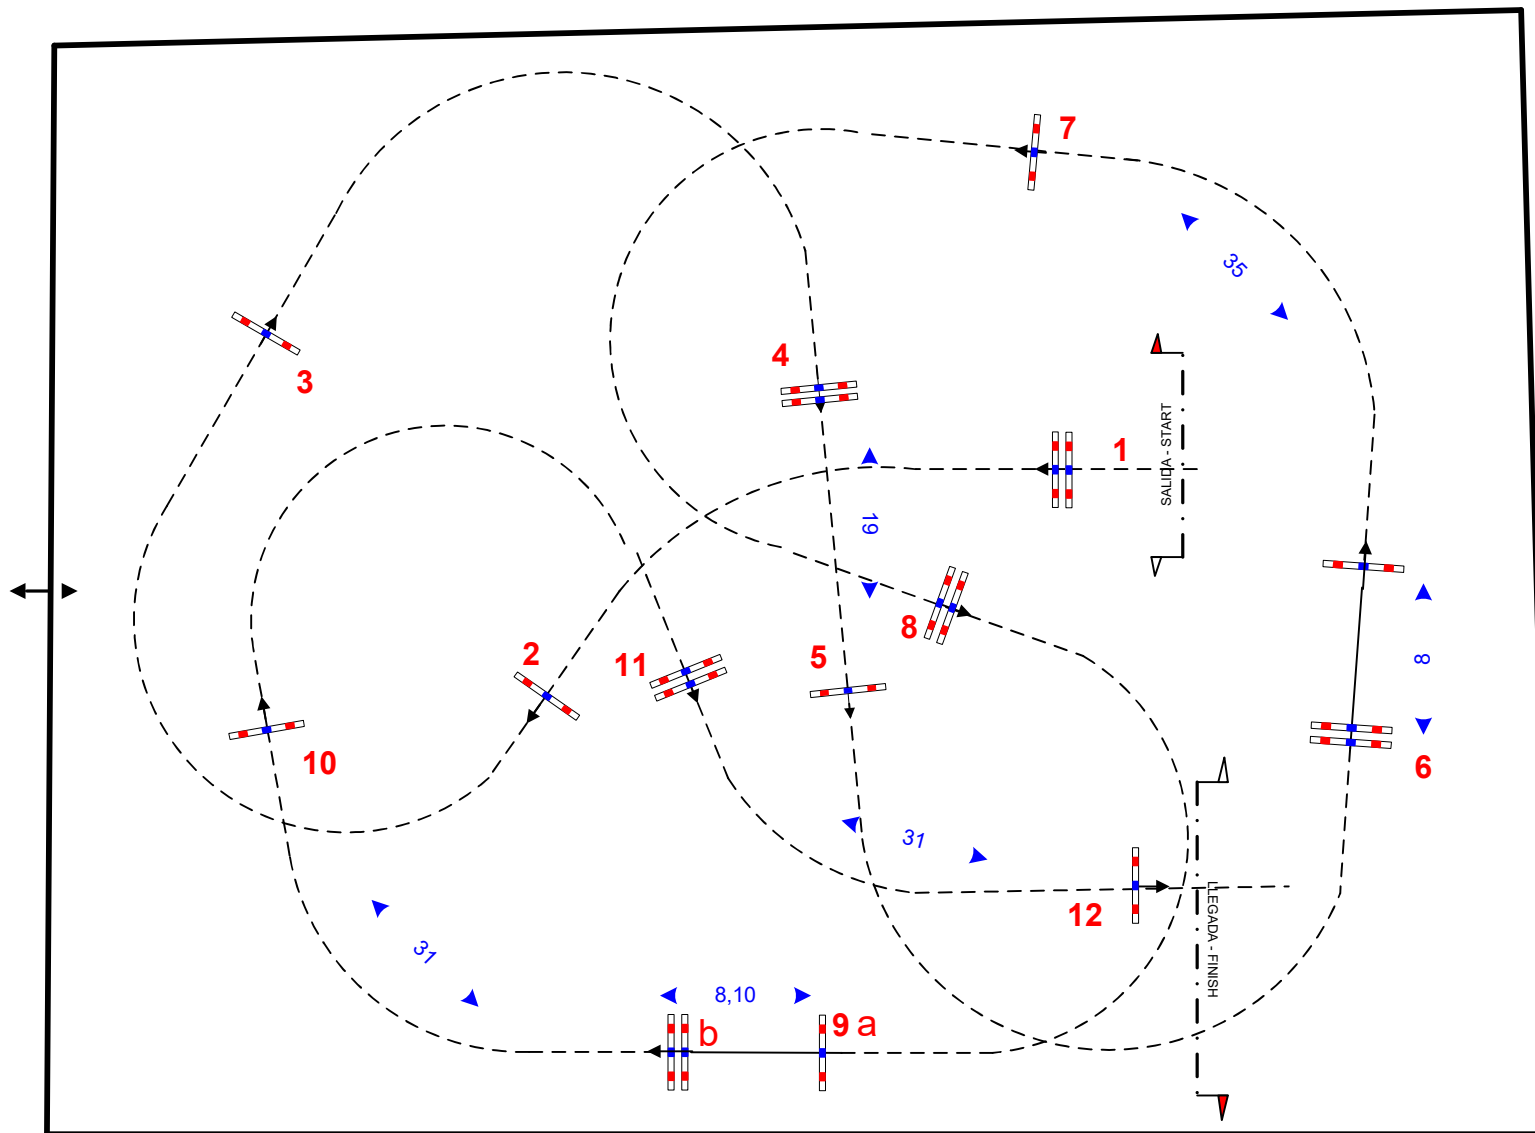

Class No.: 212

BT 1,35

Competition against the clock

22-02-2025

Table: A
 National RG:
 Art. 238.2.1
 Altura: 1,35 m

Vel: 350 m/min

Long: 480 m

T/C: 83 sec

T/ limit: 166 sec

Obstaculos: 12

Esfuerzos: 14

2nd Phase:

Long: 0 m

T/C: 0 sec

T/limit: 0 sec

Course Designer
 Isidro Suárez Rodríguez
 FEI Level 3
 isidroswarez1961@yahoo.es