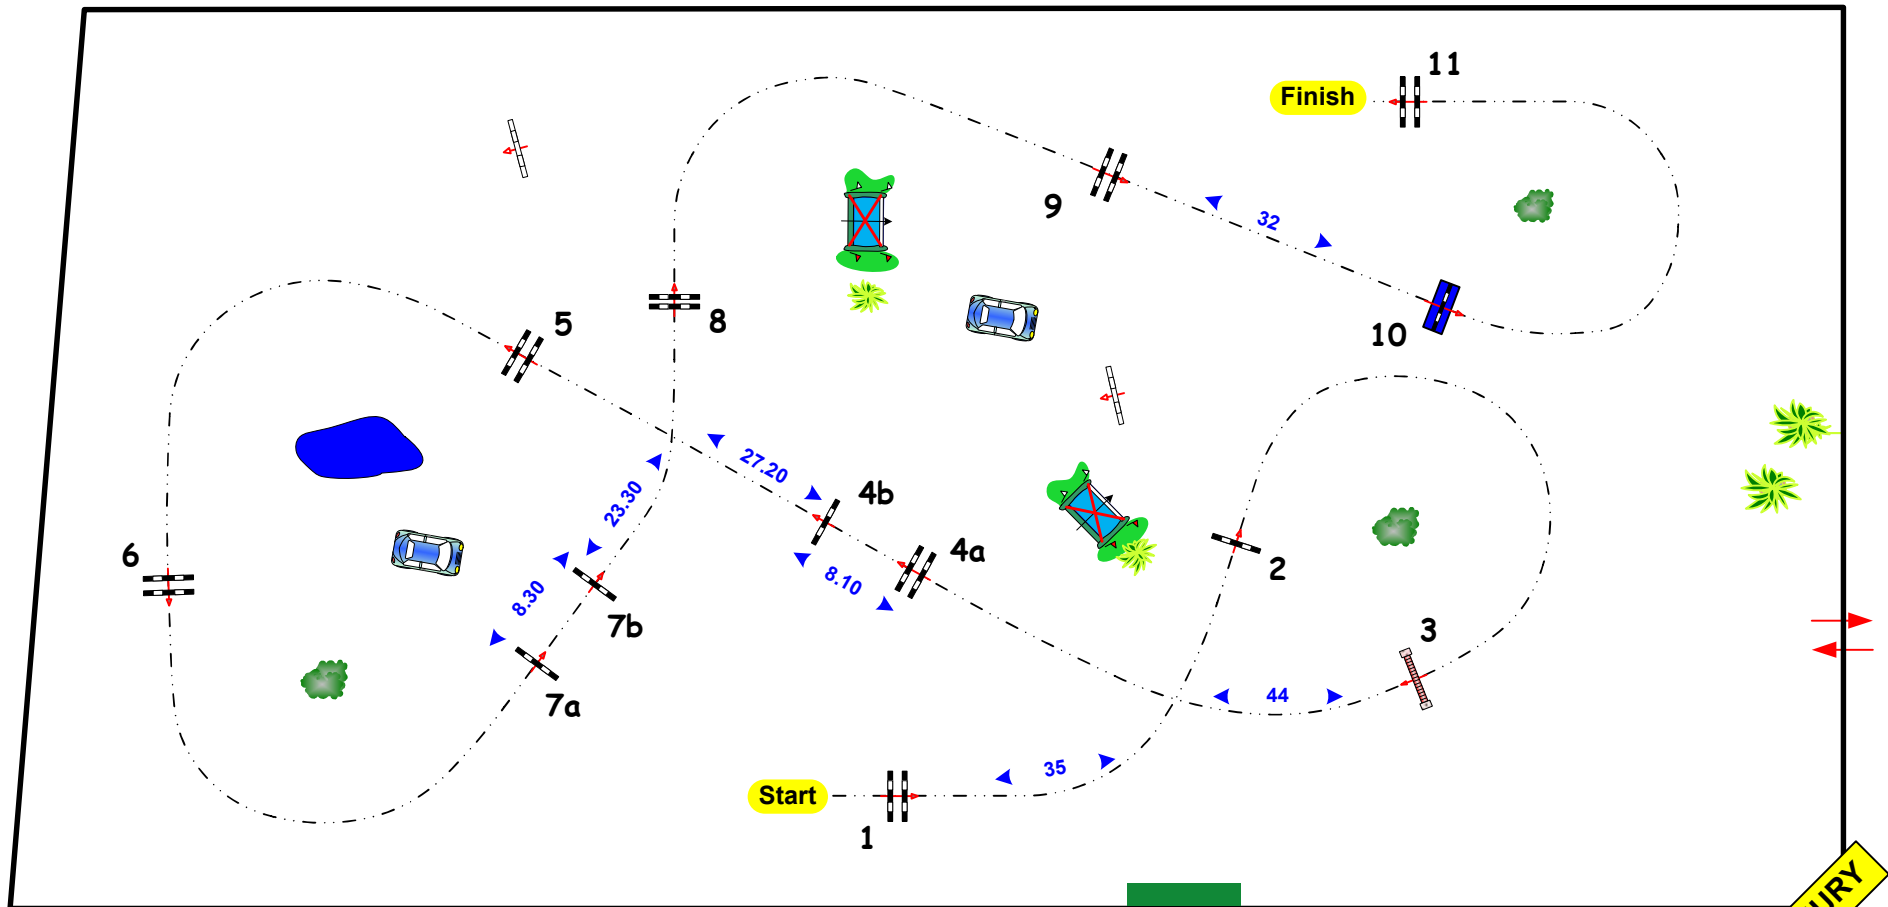

# ANDALUCIA SUNSHINE TOUR - 2025

**Class No.: 276**      **CSI 4\* Big Tour**      **Competition against the clock**

**06/03/2025**

Table: A  
National RG:  
FEI RG / Art. 238.2.1a  
Height: 1,50 m

Speed: 375 m/min  
Length: 440 m  
Time allowed: 71 sec  
Time limit: 142 sec

Obstacles: 11  
Efforts: 13  
Penalty sec:  
Closed combination:

1st Jump-off:  
Length: 0 m  
Time allowed: 0 sec  
Time limit: 0 sec

Course Design : Grégory BODO 