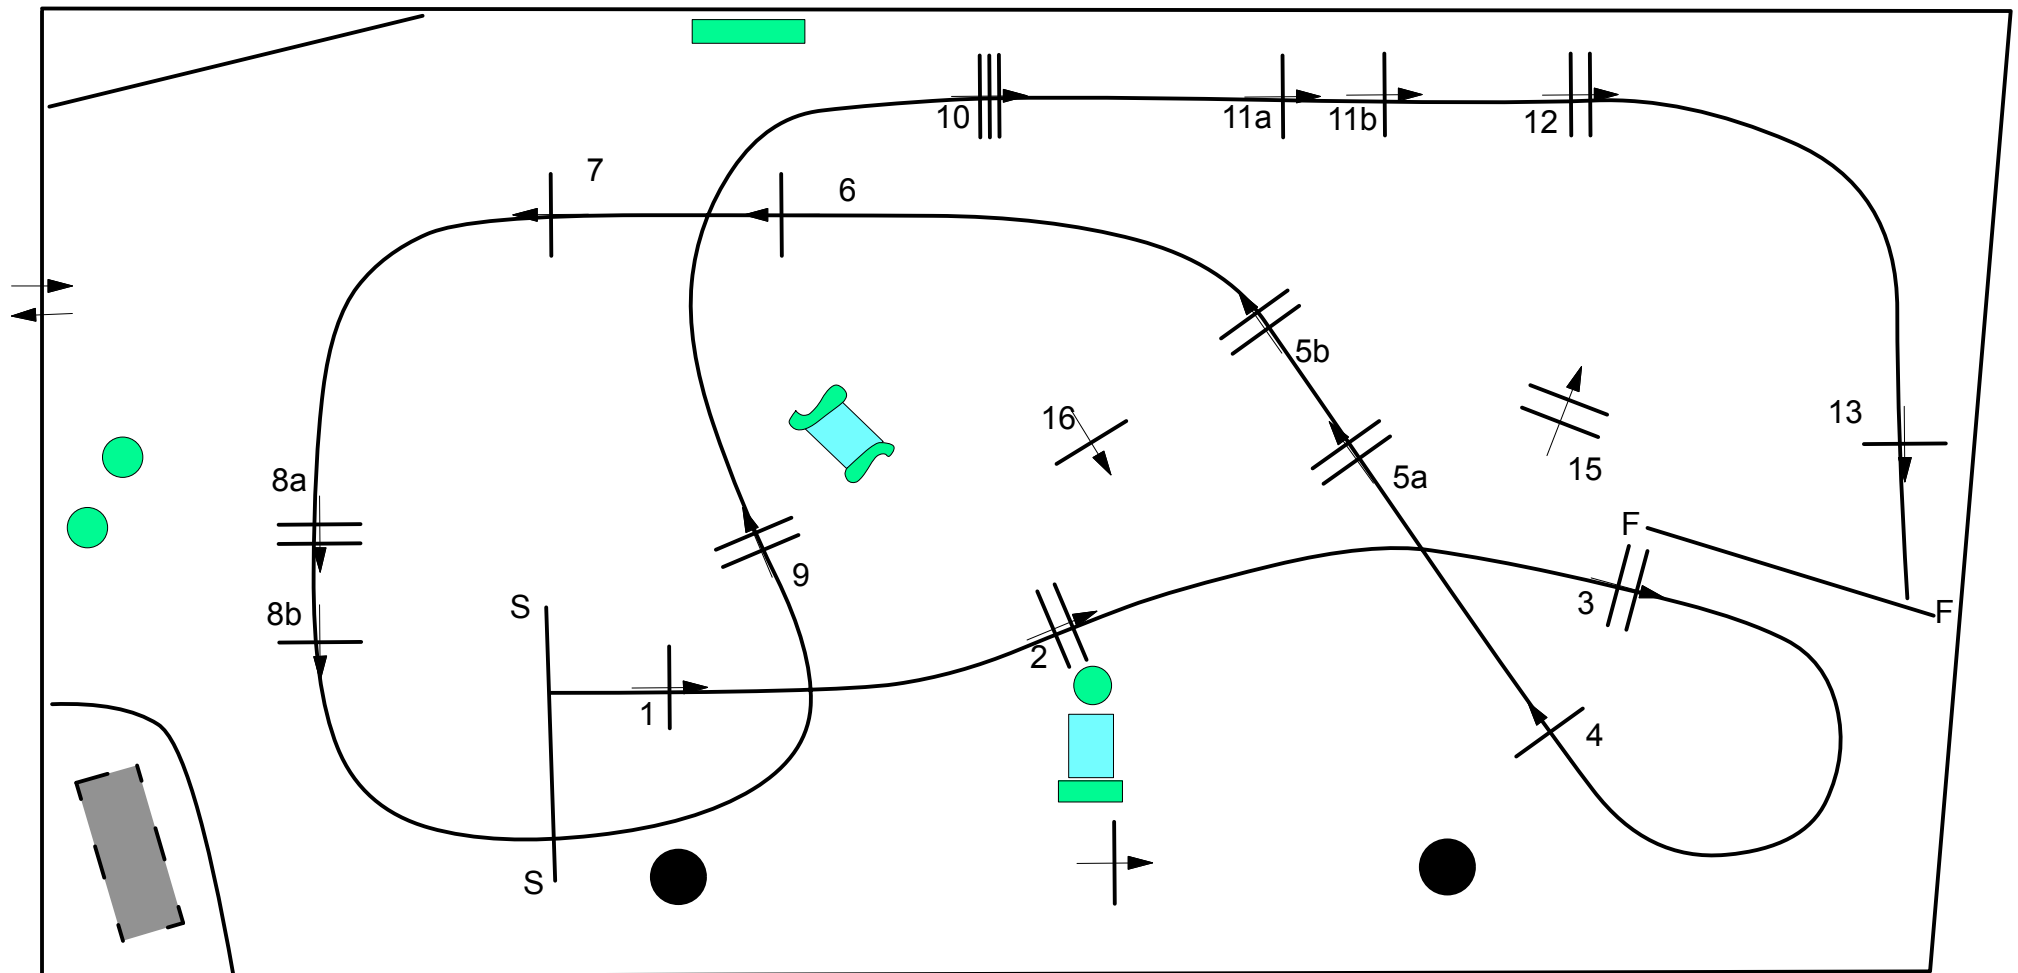

Length: 500 m

Time Allowed: 80 sec

Time Limit: 160 sec

Jump-Off: 15-16-9-11a-11b-5b-6-8a

Length: 340 m

Time Allowed: 55 sec

Time Limit: 110 sec

ESC: 1:600