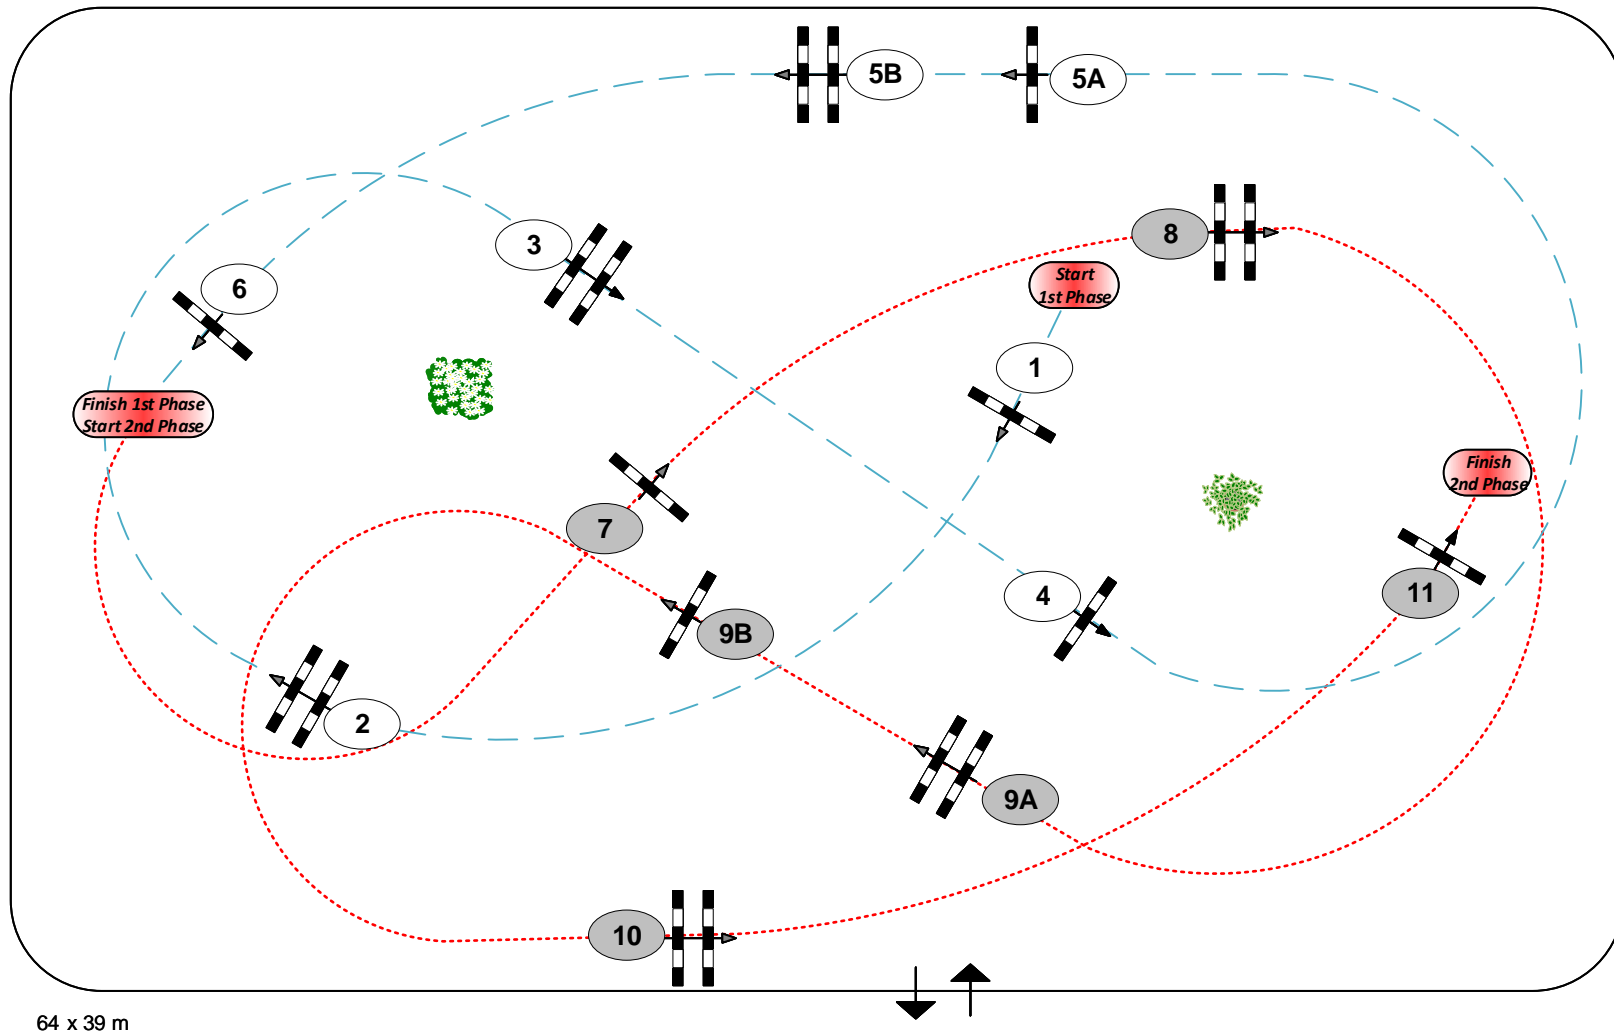

**CHI 5\* BASEL 2025**

Class No.: 02

PRIZE SWISS EQUESTRIAN TALENTS

Competition in two Phases Special

jeudi, 9 janvier 2025

Start: 12:00

Table: A/A  
 National RG:  
 FEI RG / Art. 274.2.5  
 Height: 1,40 m

Speed: 350 m/min  
 Length: 210 m  
 Time allowed: 36 sec  
 Time limit: 72 sec

Obstacles: 7  
 Efforts: 8

Jump-Off: **7-8-9AB-10-11**  
 Length: 220 m  
 Time allowed: 38 sec  
 Time limit: 76 sec

64 x 39 m