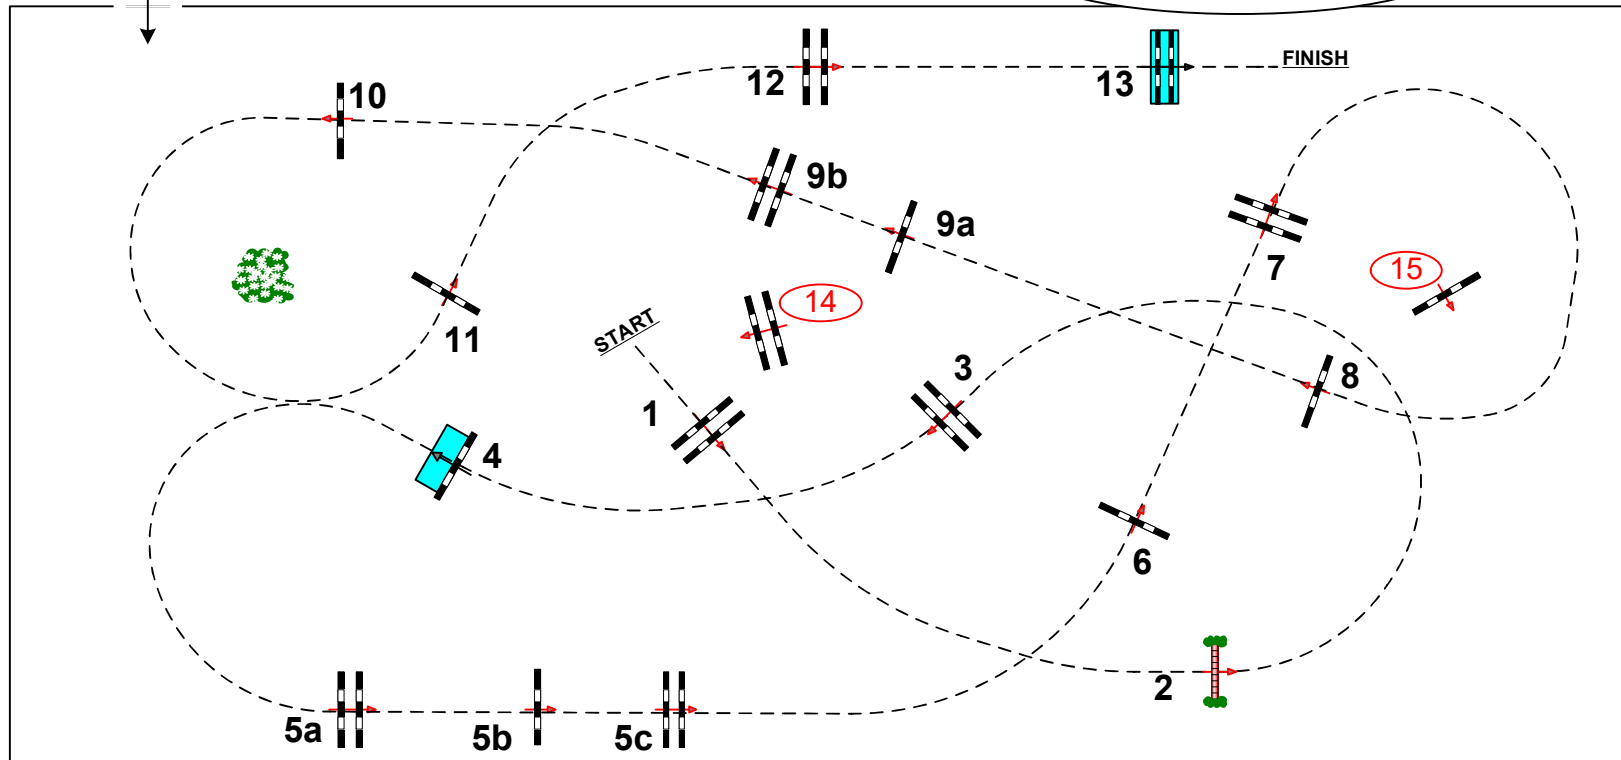

ADEC

Abu Dhabi

Al Shira'aa Stable

CSI4*W CSI2* CSIH

Class No.: 22

Grand Prix 155

Competition over two rounds

domenica 19 gennaio 2025

Start: 0:00

Table: A

FEI J R / Art. 273.4.3b-W
Height: 1,55 m

Speed: 375 m/min
Length: 465 m
Time allowed: 75 sec
Time limit: 150 sec

Obstacles: 13
Efforts: 16
Penalty sec:

2nd round:
Length: 300 m
Time allowed: 48 sec
96 sec

Jump-off
3-4-5b 5c-6-14-12-15

JURY

Abass Mohajer Irvanloo

Gabriele Vulcanico

Ali Al-Dulaimi

Abdul Rauf Moh'd Ali

Ali Farouq Noori