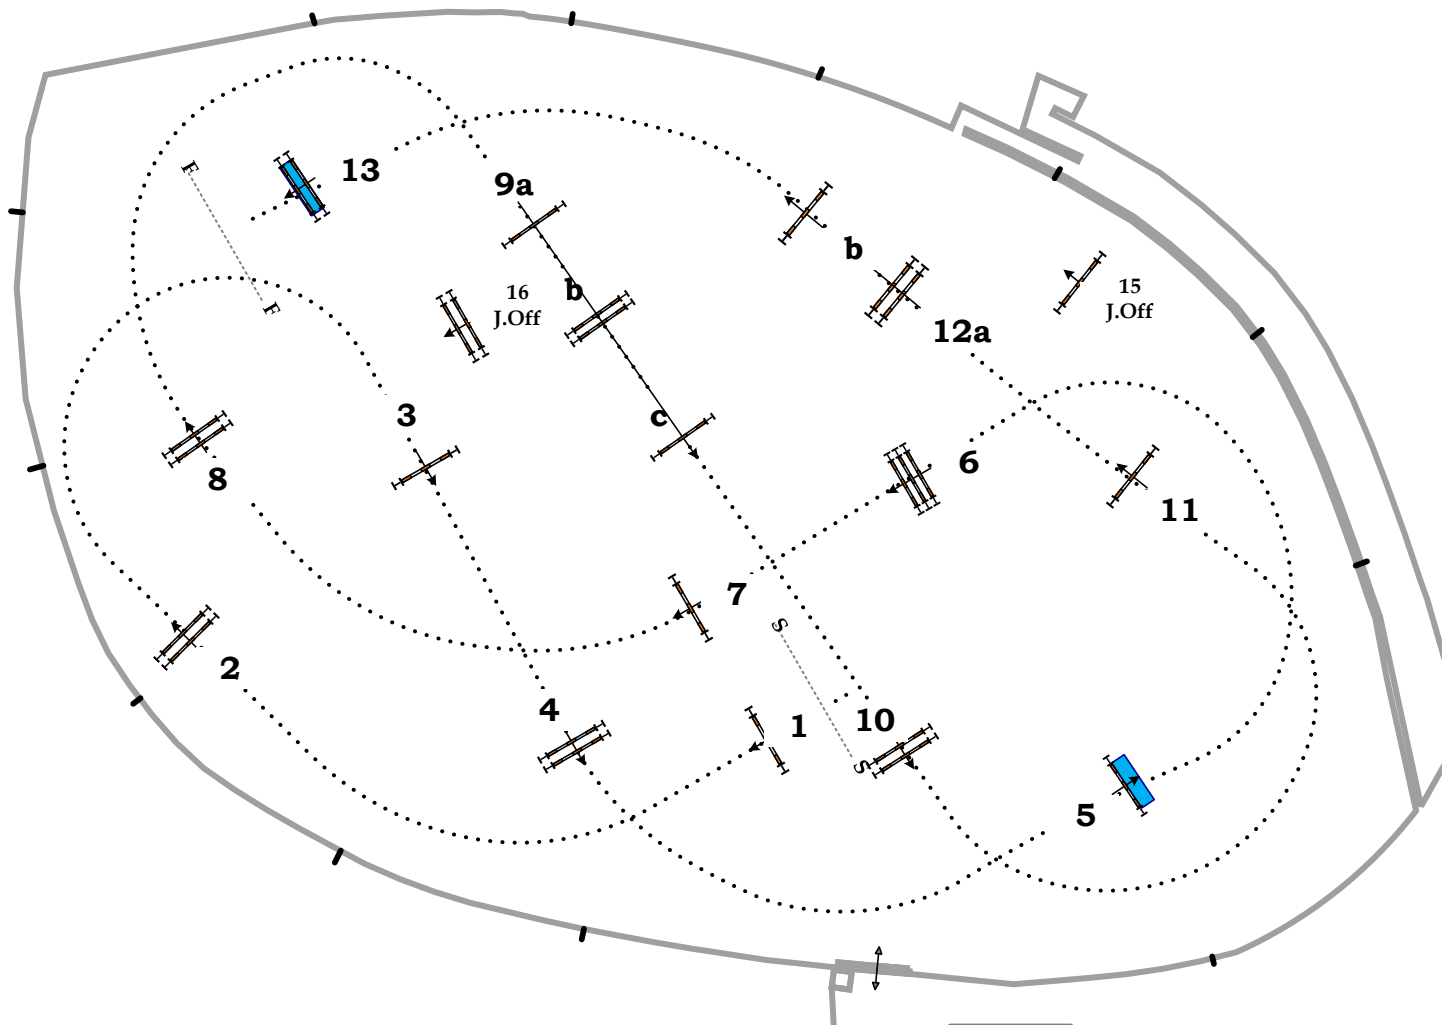

Saturday

Class: 65

CSI-W 4* Grand Premio

1.60m

\$2,360,000.00

Table: A
 National RG:
 FEI RG / Art. 238.2.2
 Height: **1,60 m**

Speed: 375 m/min

Length: 0 m
 Time allowed: 0 sec
 Time limit: 0 sec

Obstacles: 1 Thru 13
 Efforts: 16
 Penalty sec

1st Jump-off:

15-16-9a-b-10-1-2-3-5

Length: 400 m
 Time allowed: 64 sec
 Time limit: 128 sec

Pista 1 -Arena

03

JURADO