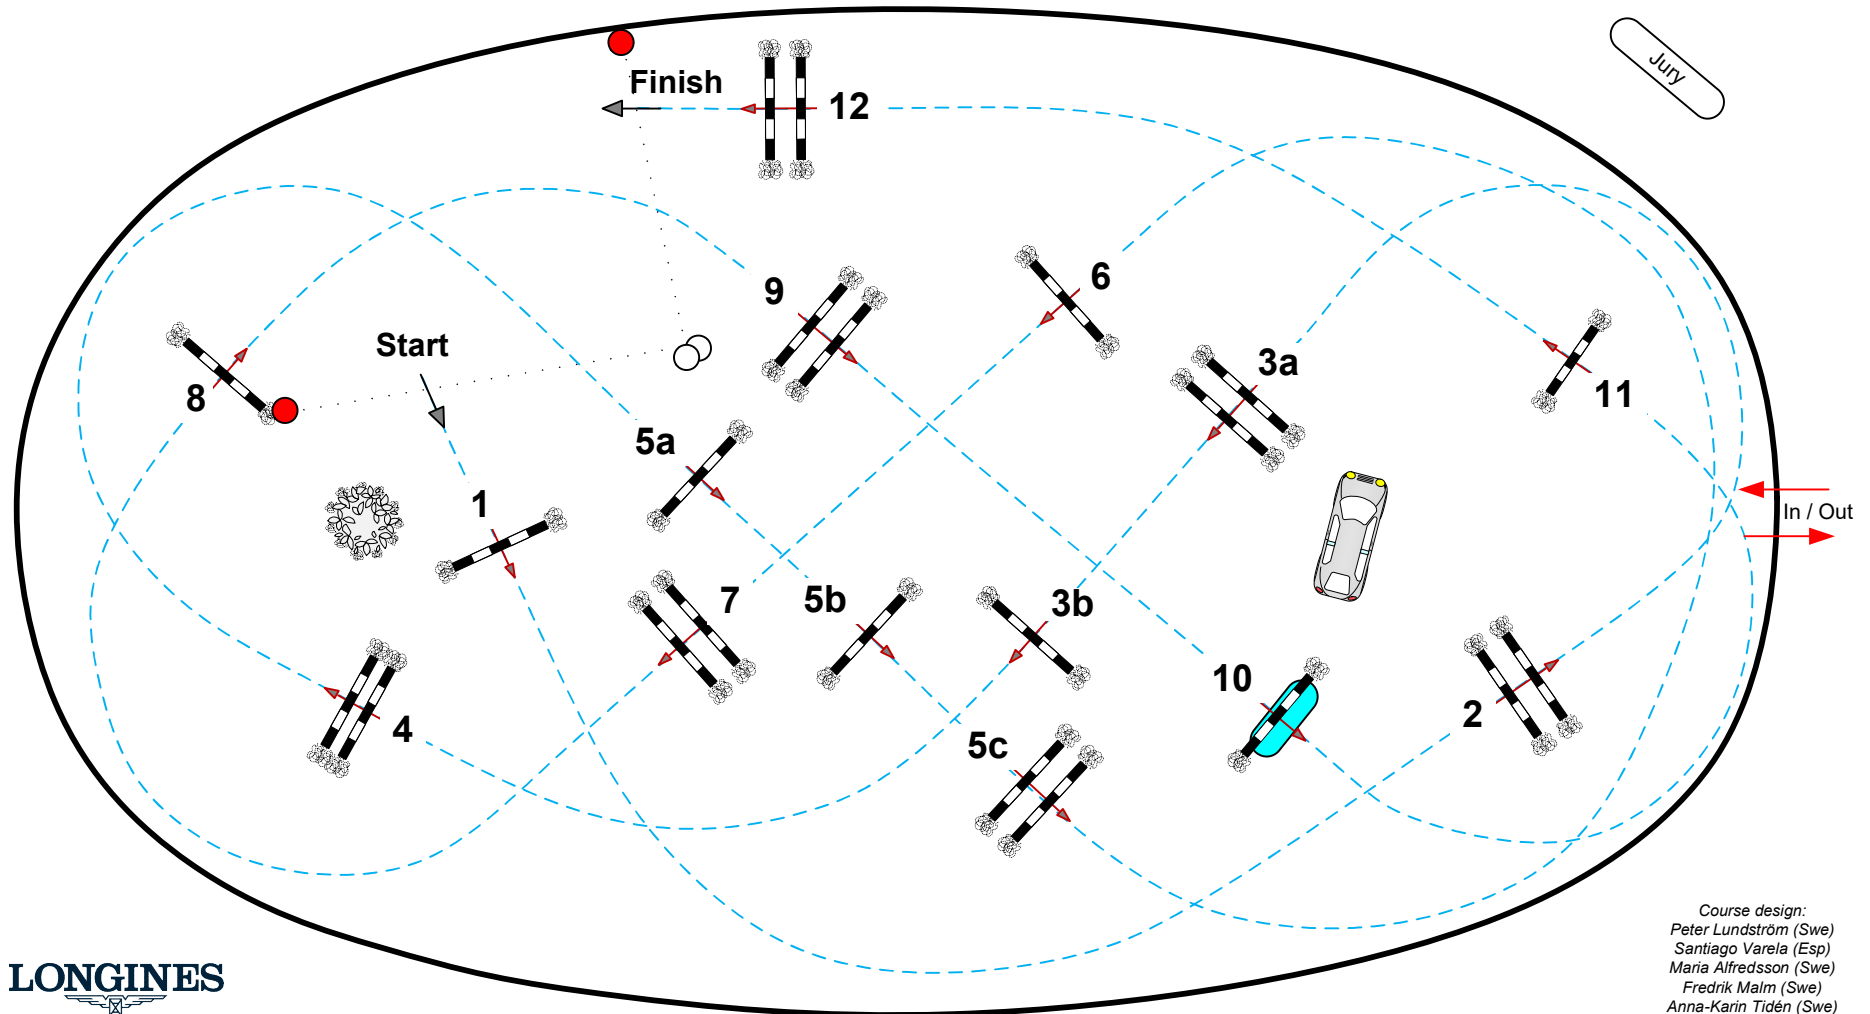

# Gothenburg Horse Show 2025

GOTHENBURG  
HORSE SHOW

Competition No.: 4 CSI-W 5\*

Competition against the clock

Friday, February 21

Start 18:00

Table: A  
FEI RG / Art. 238.2.1  
Height: 1,50 m

Speed: 350 m/min  
Length: 460 m  
Time allowed: 79 sec  
Time limit: 158 sec

Obstacles: 1 - 12  
Efforts: 15

Course design:  
Peter Lundström (Swe)  
Santiago Varela (Esp)  
Maria Alfredsson (Swe)  
Fredrik Malm (Swe)  
Anna-Karin Tidén (Swe)  
Terje Olsen Nalum (Nor)

LONGINES