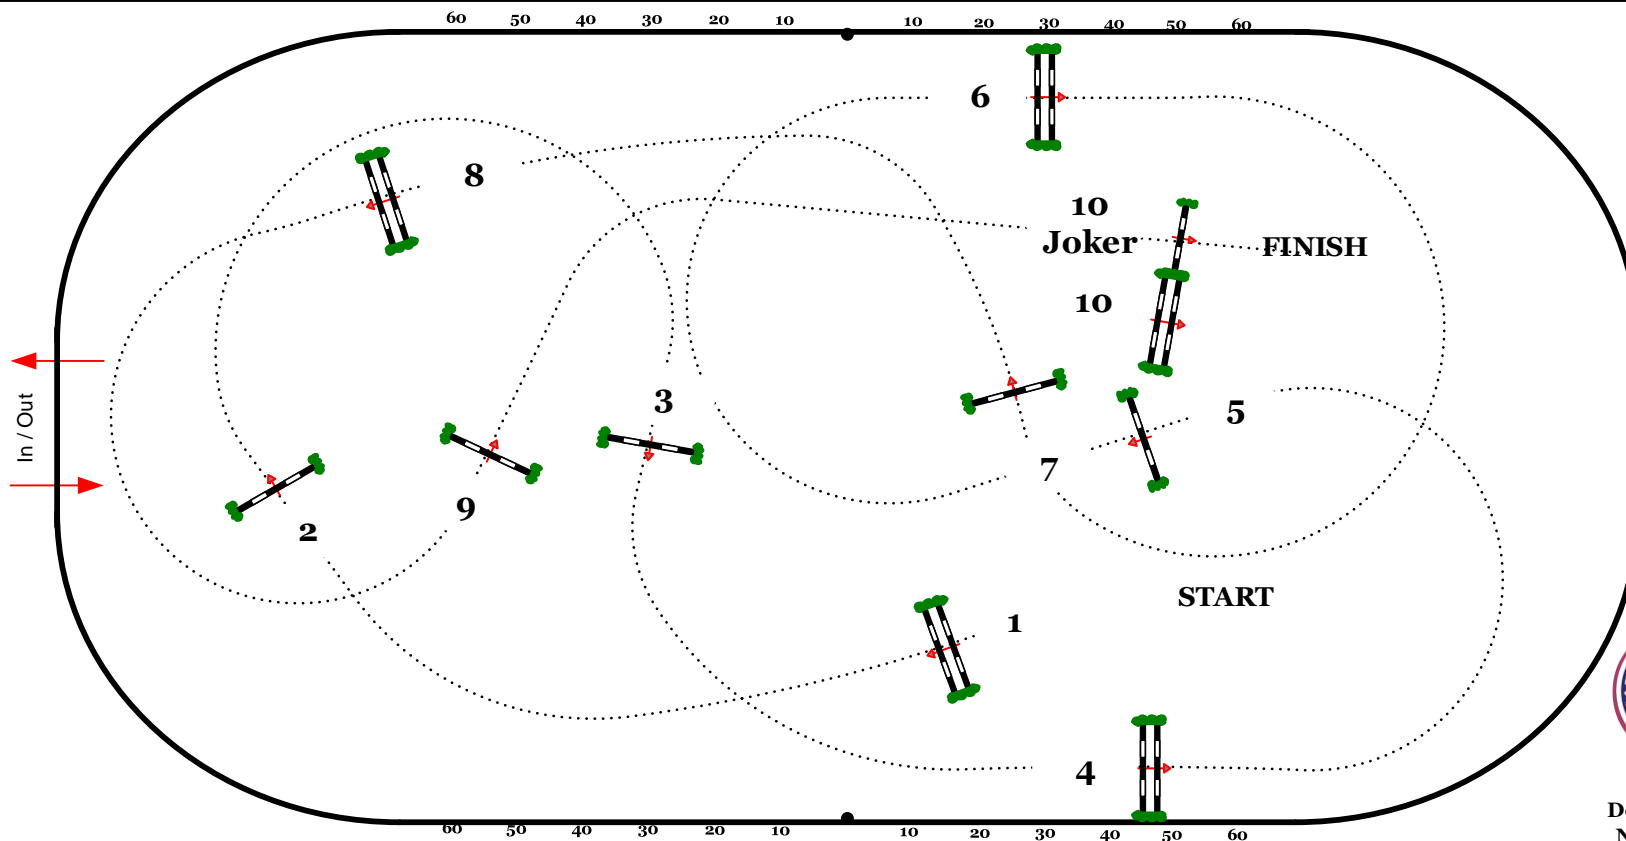

## \$63,000 International Jumper Accumulator

Table: A  
National RG:  
FEI RG / Art.  
Height: 1.50M

Speed: 350 m/min  
Length: 350 m  
Time allowed: 60 sec  
Time limit: 120 sec

Obstacles: 1-10  
Efforts: 10  
Penalty sec: N/A

Jump off:  
Length: 0 m  
Time allowed: 0 sec  
Time limit: 0 sec

Design Team:  
Nick Granat  
William Robertson