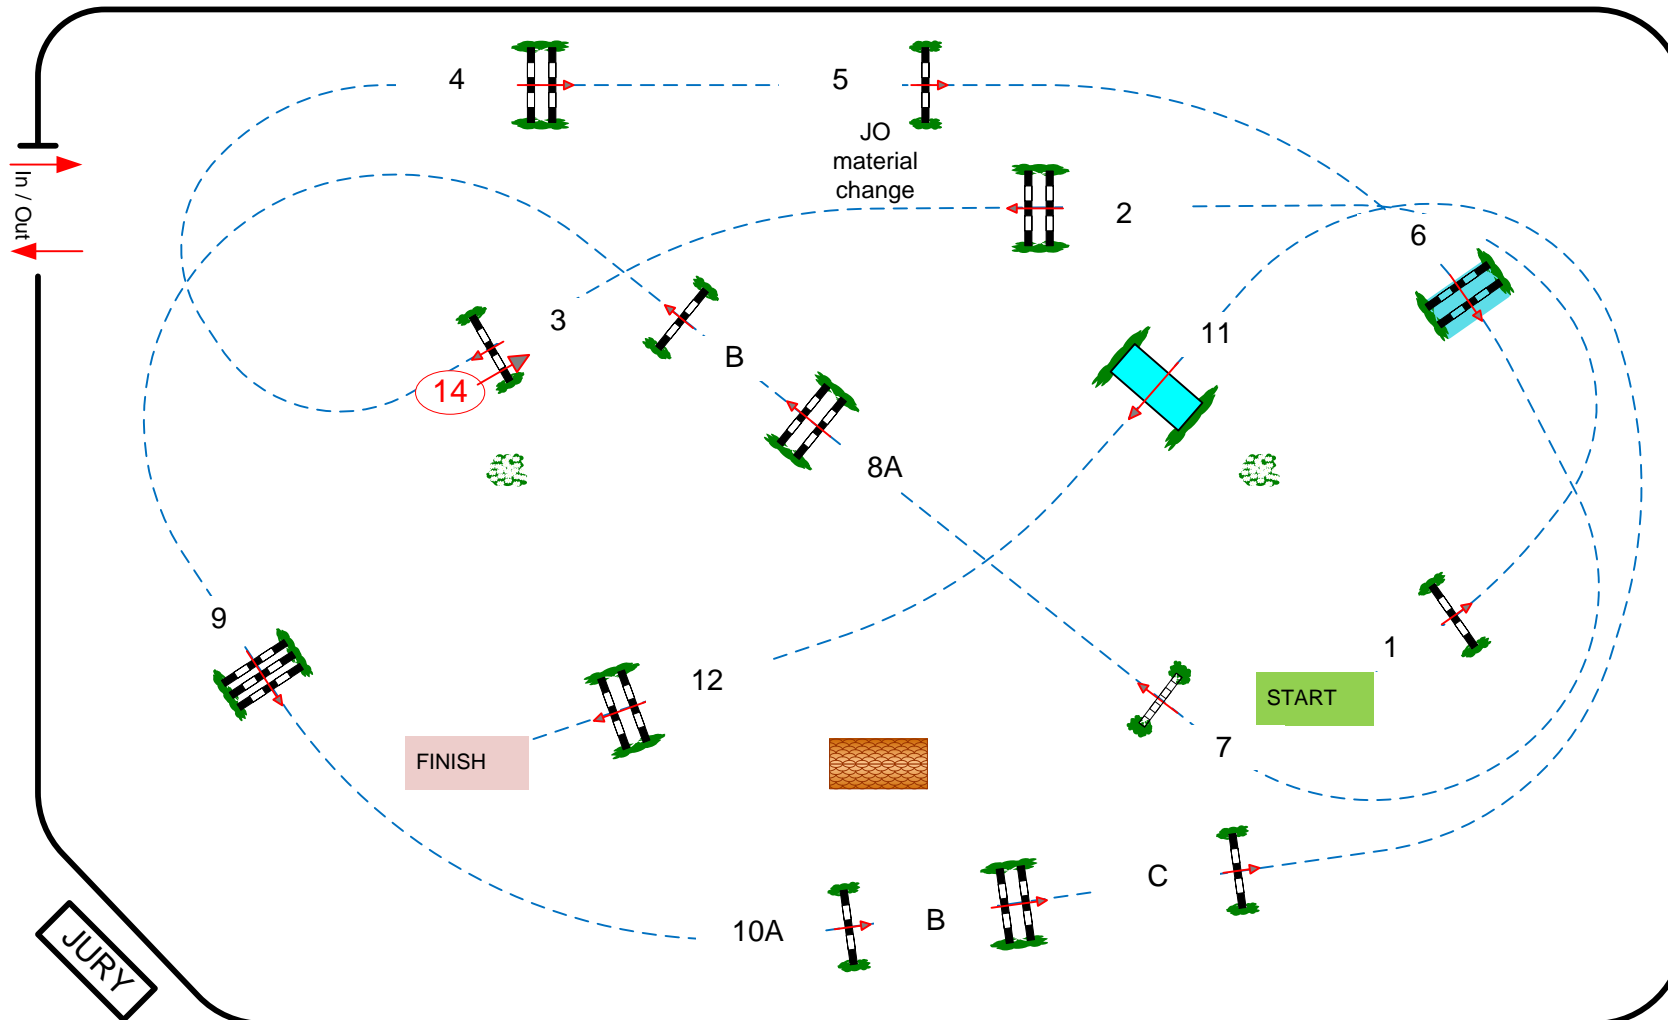

CSIO 3*/2*/1*/YH1*

Longines EEF Series Lier (BEL)

Table: A
National RG:
FEI RG / Art. 264.1
Height: 1,50 m

Speed: 375 m/min
Length: 0 m
Time allowed: 0 sec
Time limit: 0 sec

Obstacles: 12
Efforts: 15

Jump-off: **5 - 6 - 8A - 10AB - 12 - 14**
Length: 300 m
Time allowed: 48 sec
Time limit: 96 sec

ARENA

10

Class No.:

CSIO*** Nations Cup EEF

Competition over two rounds

vrijdag 18 april 2025

Henk Linders
FEI Level 3 course
designer

COURSE DESIGN TEAM
Henk Linders (NL)
Magdolna Erdelyi (Hun)
Martin Jansman (NL)
Tom Dierickx (BEL)