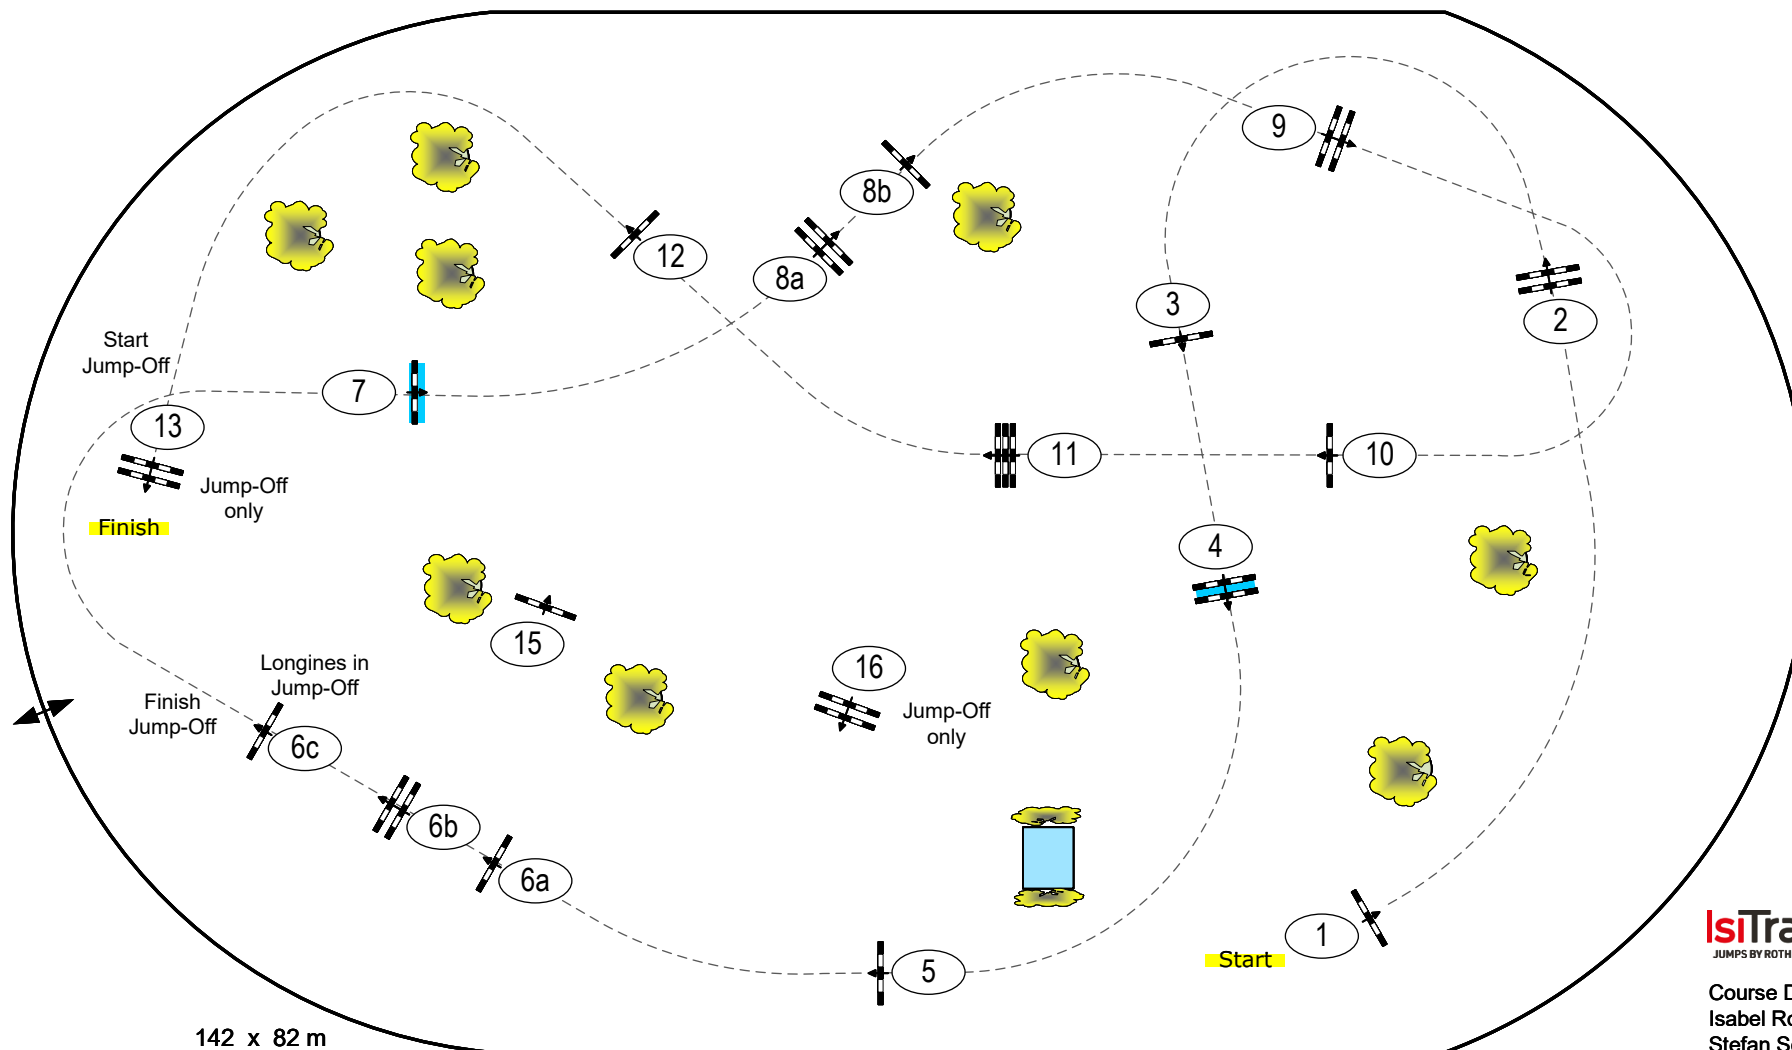

# Longines Pfingstturnier Wiesbaden (GER) 2025

**Class No.: 20**

**LONGINES Grand Prix of Wiesbaden**

**Competition with one jump-off**

Table: A  
 National RG:  
 FEI RG / Art. 238.2.2a-GP  
 Height: 1,60 m

Speed: 400 m/min  
 Length: 580 m  
 Time allowed: 87 sec  
 Time limit: 174 sec

Jump-off: **13-15-8ab-9-10-16-6c**  
 Length: 350 m  
 Time allowed: 53 sec  
 Time limit: 106 sec

**IsTrade**  
 JUMPS BY ROTHENBERGER

Course Designer:  
 Isabel Rothenberger (GER)  
 Stefan Schäfer (GER)