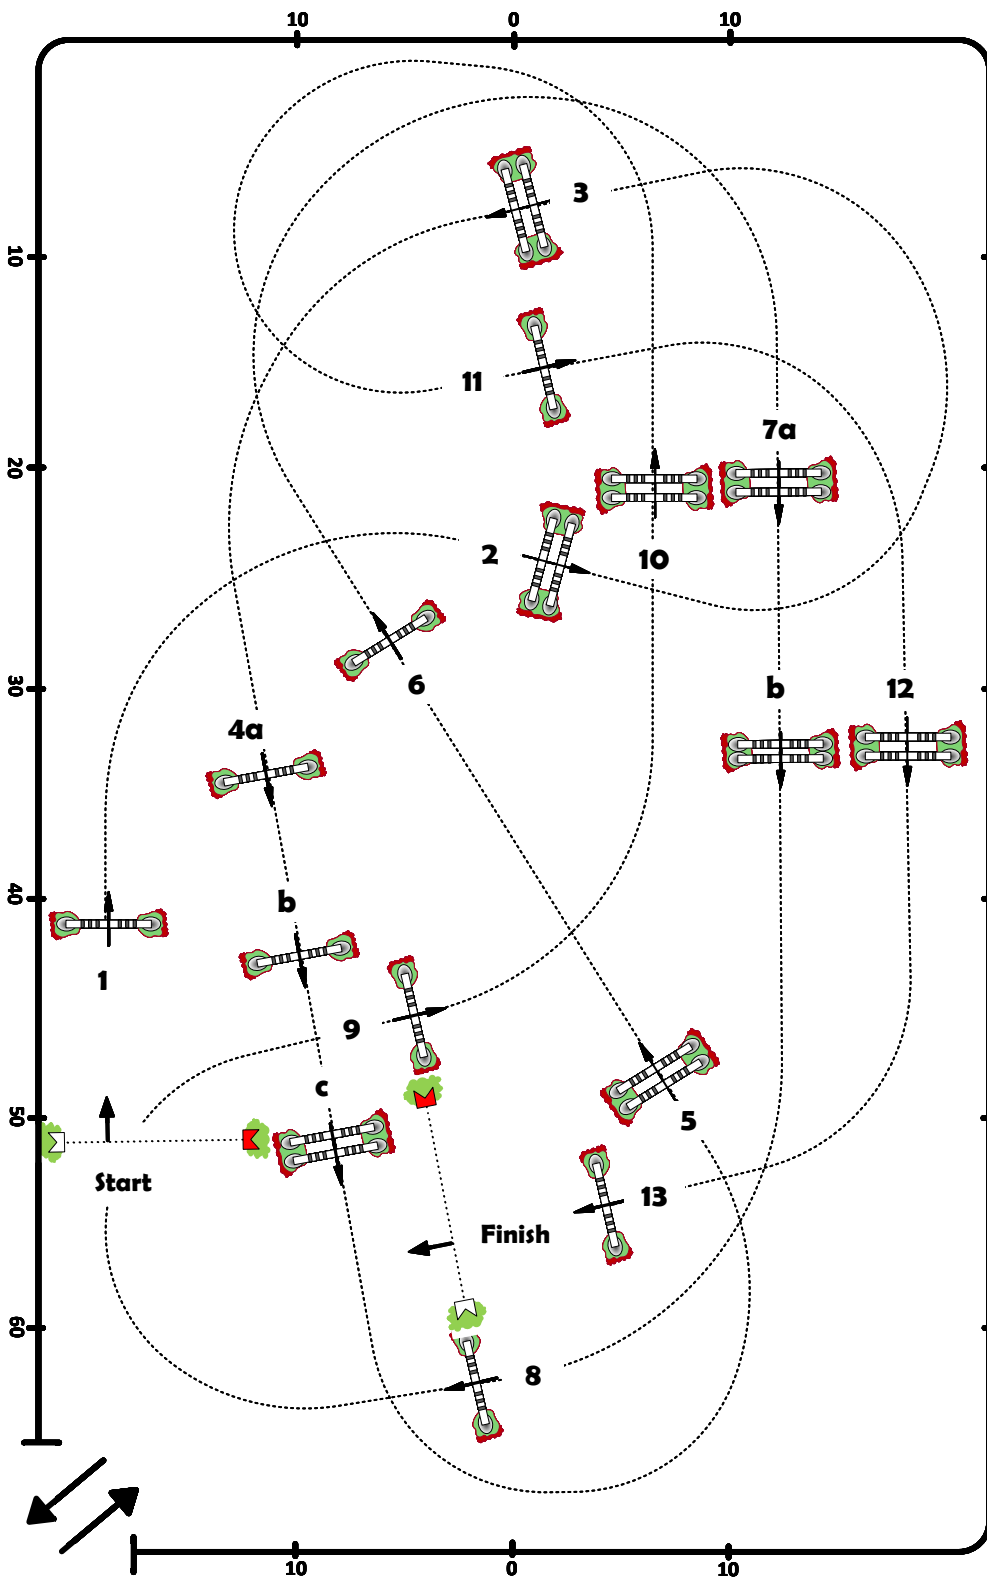

# 2025 CSIW4\* LONGINES SÃO PAULO HORSE SHOW

Comp No.: S4  
Saturday, August 23, 2025

CSI-W 1.45m CLÁSSICO HERMES

ONE JUMP-OFF

The **INDOOR** Jumping of Brazil

Table: A  
Art.: 238.2.2  
Height: 1.45 m

Speed: 350 m/min

Length: m  
Time allowed: sec  
Time limit: sec

1st. round: 1 to 13  
Efforts: 16

Jump-Off :

**1-2-3-4B-4C-6-12-8**

Length: 285 m  
Time allowed: 49 sec  
Time limit: 98 sec

**Course Designers:**  
Guilherme Jorge (BRA)  
Rafael Ferrarez (BRA)