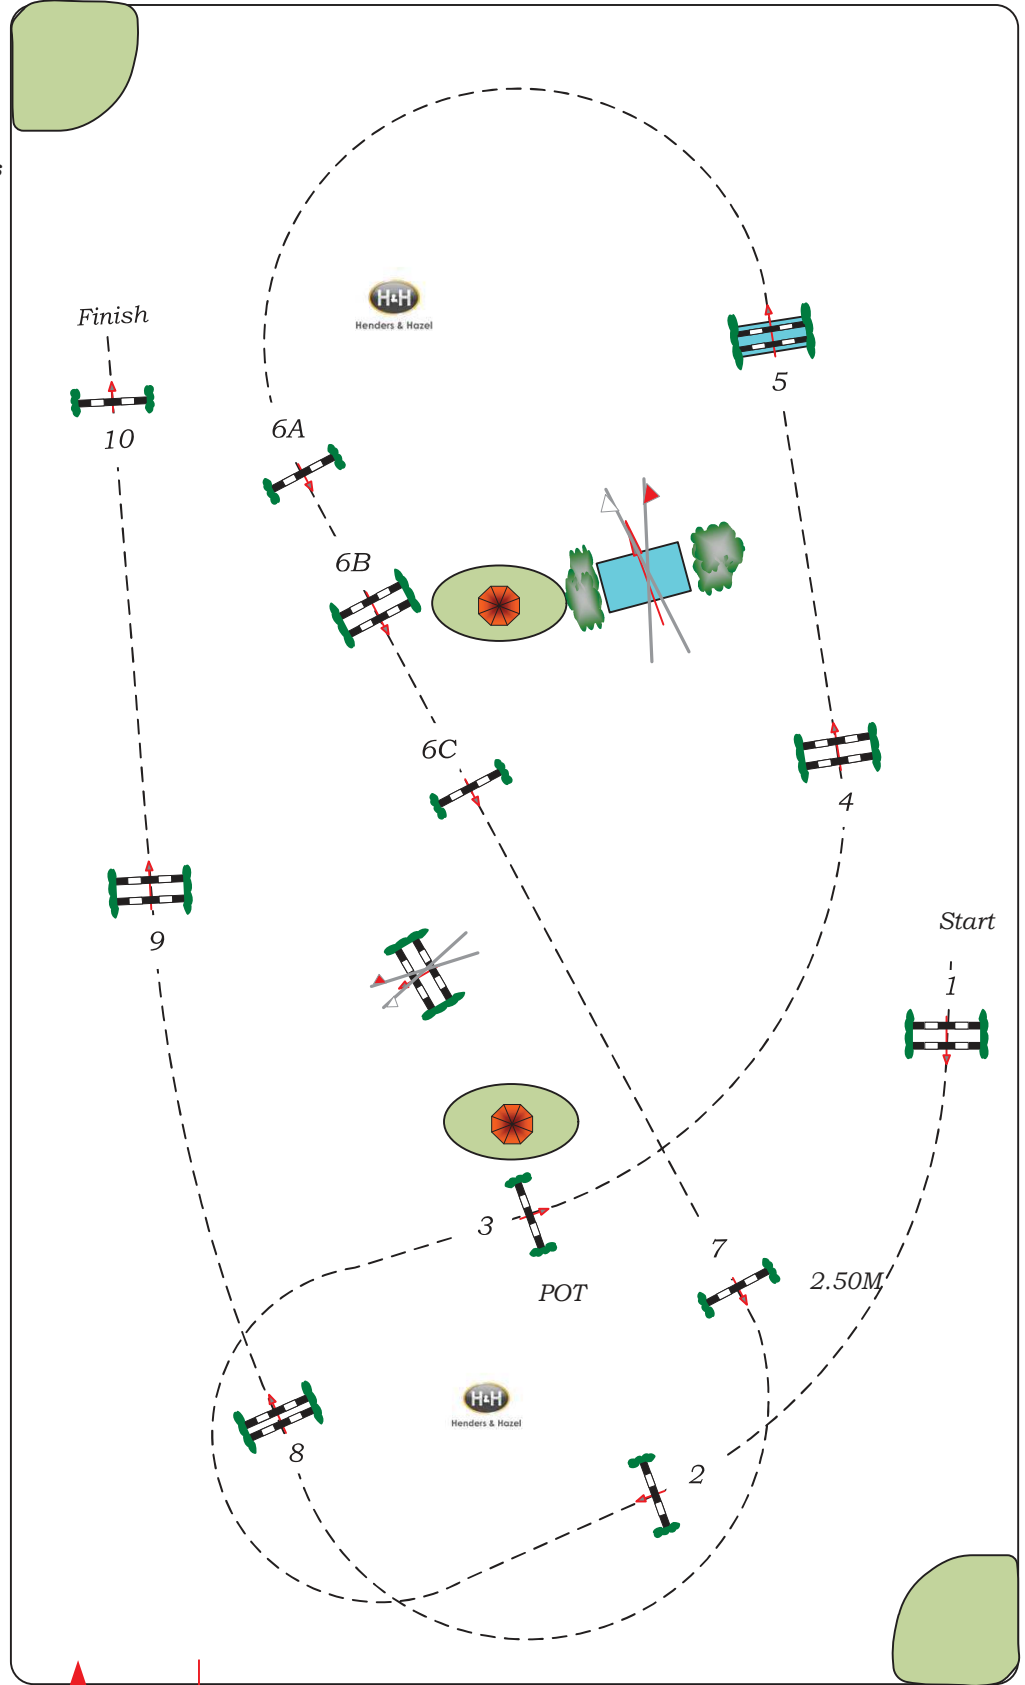

ZANGERSHEIDE 2025

RATINA Z ARENA

LONGINES®

**Belgian
Championship
Final
2nd Round**

Competition over two rounds

27 September 2025

Table: A
National RG:
FEI RG / Art. 273.3.2
Height: 1,45 - 1,60 m

Speed: 375 m/min

Length: 0 m
Time allowed: 0 sec
Time limit: 0 sec

Obstacles: 1 to 10
Efforts: 12

Henders & Hazel

BERNARD MATHY
COURSE DESIGNER
b.mathy@gmail.com
+32 492 73 13 40

Course Designer Assitants
Erica Sportiello (BRA)
Pieter Vitse (BEL)
Pierre Dalemans (BEL)
Cédric Mathienne (BEL)
TD
Isabel Fernandez de Canete (ESP)

In / Out

Judges