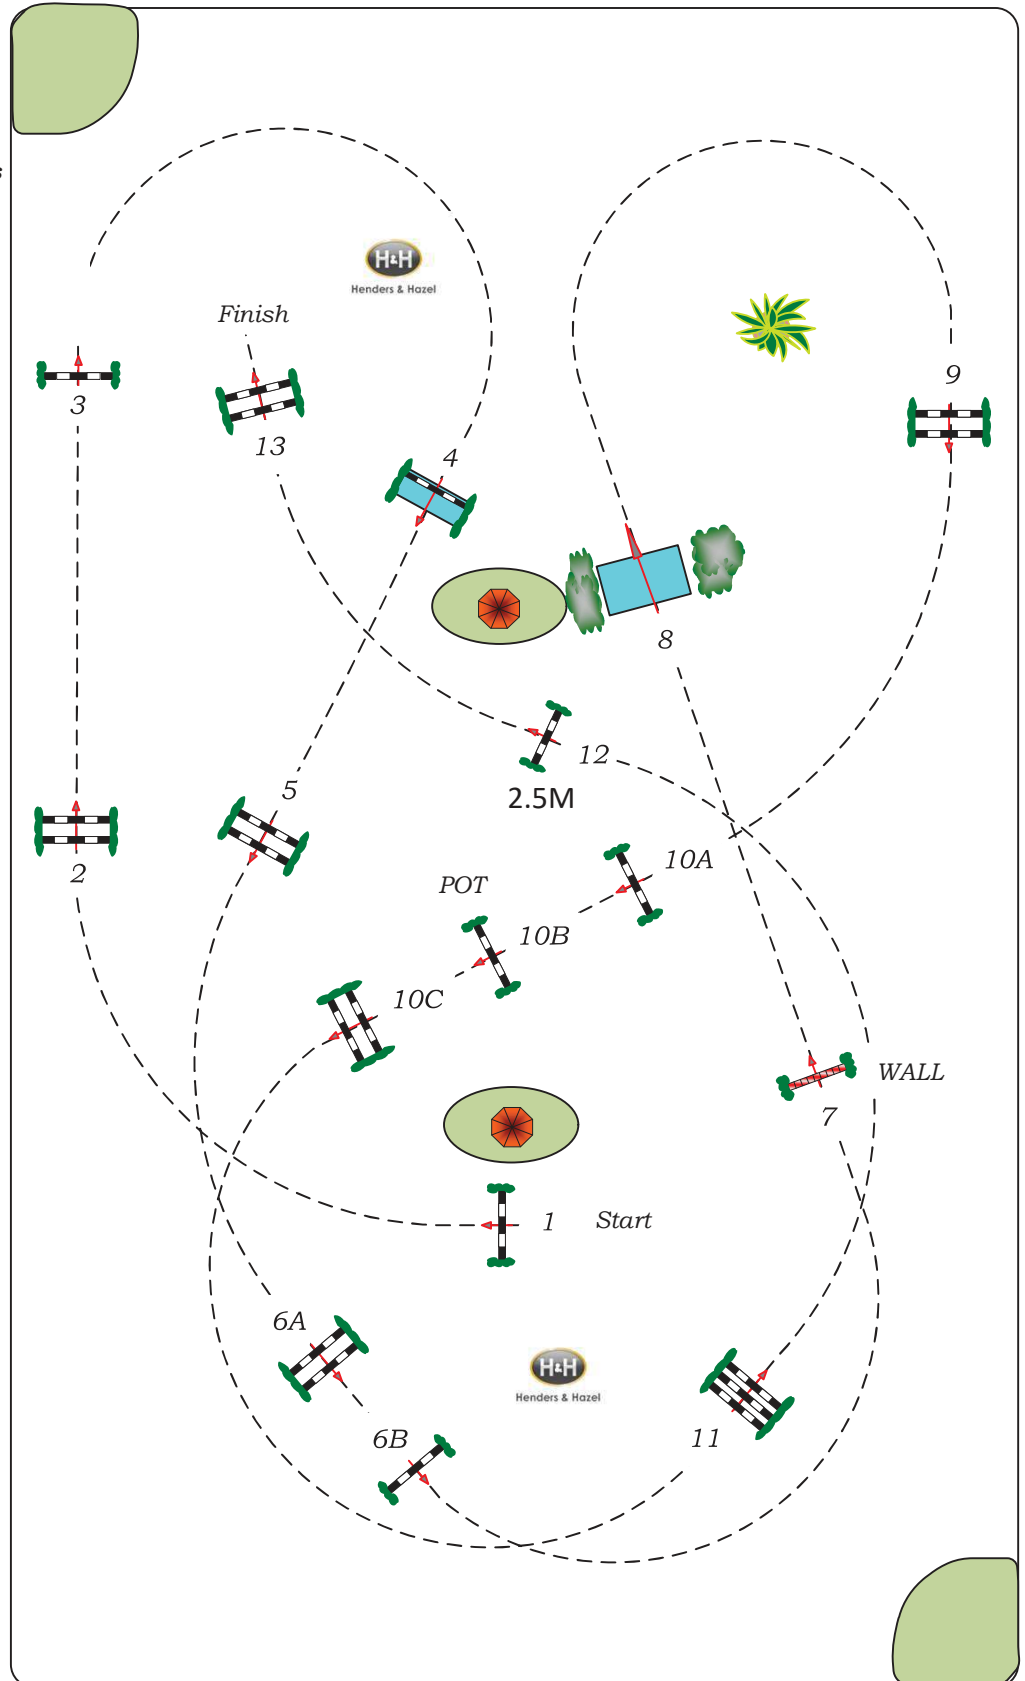

# ZANGERSHEIDE 2025

**RATINA Z ARENA**

**LONGINES®**

**Belgian  
Championship  
Final 1st  
Round**

**Competition over two rounds**

**27 September 2025**

Table: A  
National RG:  
FEI RG / Art. 273.3.2  
Height: 1,45 - 1,60 m

Speed: 375 m/min

Length: 0 m  
Time allowed: 0 sec  
Time limit: 0 sec

Obstacles: 1 to 13  
Efforts: 16

**Henders & Hazel**

**BERNARD MATHY**  
COURSE DESIGNER  
b.mathy@gmail.com  
+32 492 73 13 40

Course Designer Assitants  
Erica Sportiello (BRA)  
Pieter Vitse (BEL)  
Pierre Dalemans (BEL)  
Cédric Mathienne (BEL)  
TD  
Isabel Fernandez de Canete (ESP)

# ZANGERSHEIDE 2025

RATINA Z ARENA

**LONGINES®**

**Belgian  
Championship  
Final  
2nd Round**

**Competition over two rounds**

**27 September 2025**

Table: A  
National RG:  
FEI RG / Art. 273.3.2  
Height: 1,45 - 1,60 m