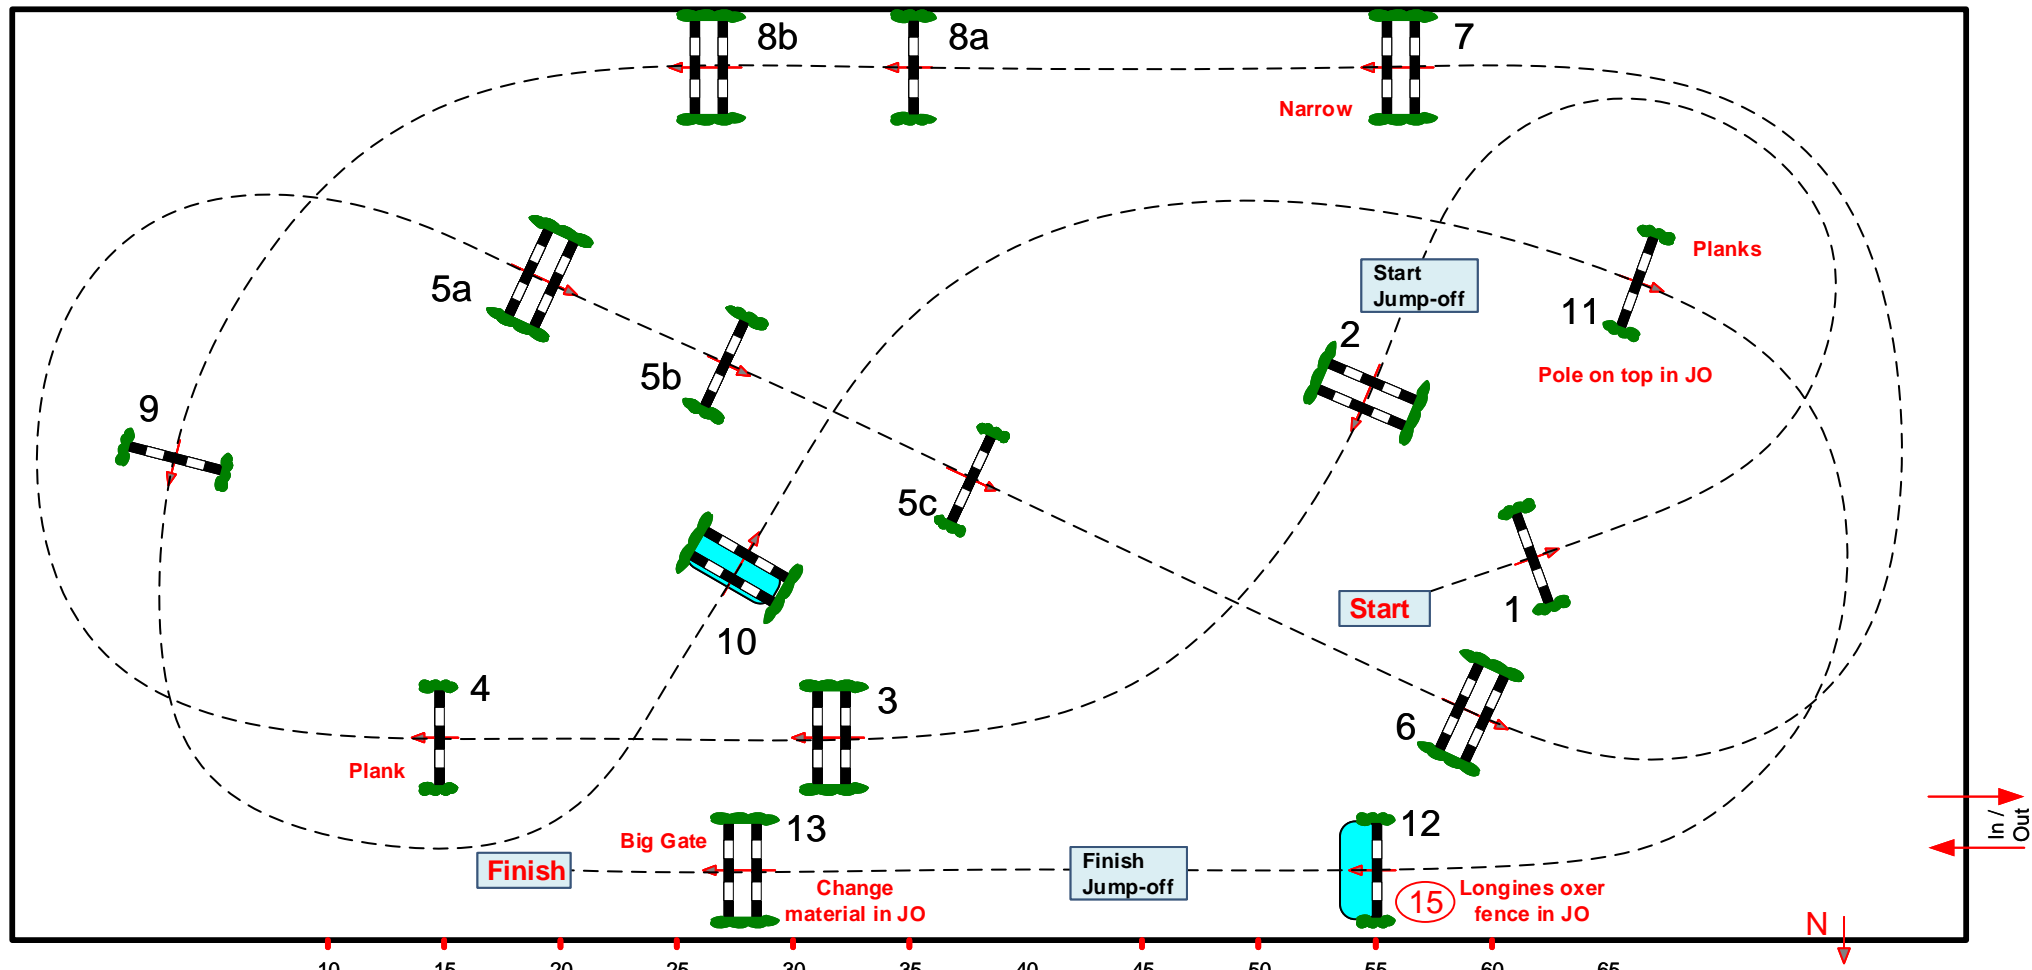

Start: 17.30

Table: A

National RG:

FEI RG / Art. 220.2.1.2-GP

Height: 1,60 m

Speed: 375 m/min

Length: 480 m

Time allowed: 77 sec

Time limit: 154 sec

Obstacles: 13

Jumps: 16

1st Jump-off: 2-13-5b-1-8a 8b-10-11-15

Length: 320 m

Time allowed: 52 sec

Time limit: 104 sec

JO: 2-13-5b-1-8a 8b-10-11-15