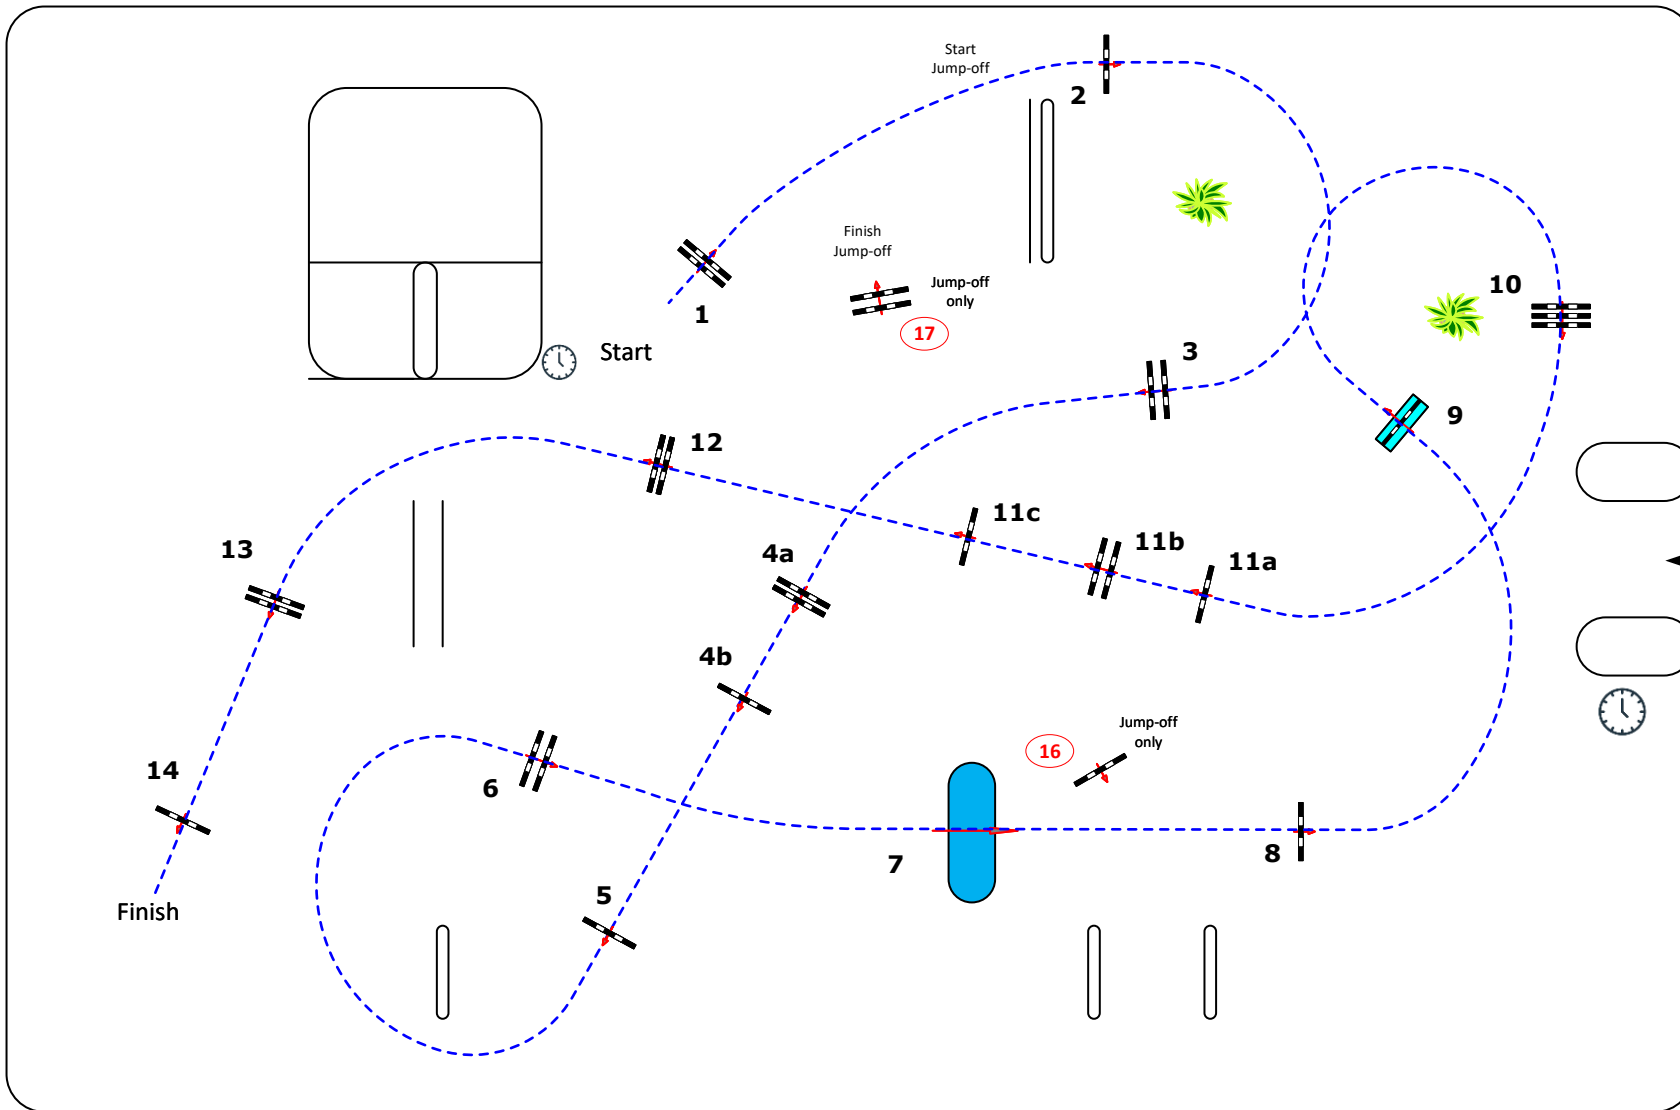

# Al Shira'aa Deutsches Springderby Hamburg 2026

CSI5\*/CSI4\*/CSIAm-A/CSIYH1\*

Saturday

3

Class No.: 11

CSI 5\* Longines Grand Prix of Hamburg

Competition with one jump-off

Table: A

National RG:

FEI RG / Art. 220.2.1.2

Height: 1,60 m

Speed: 375 m/min

Length: 505 m

Time allowed: 81 sec

Time limit: 162 sec

Obstacles: 14

Efforts: 17

Penalty sec

Closed combination:

1st Jump-off:

**2-3-16-11a-11b-4b-6-17**

Length: 345 m

Time allowed: 56 sec

Time limit: 112 sec