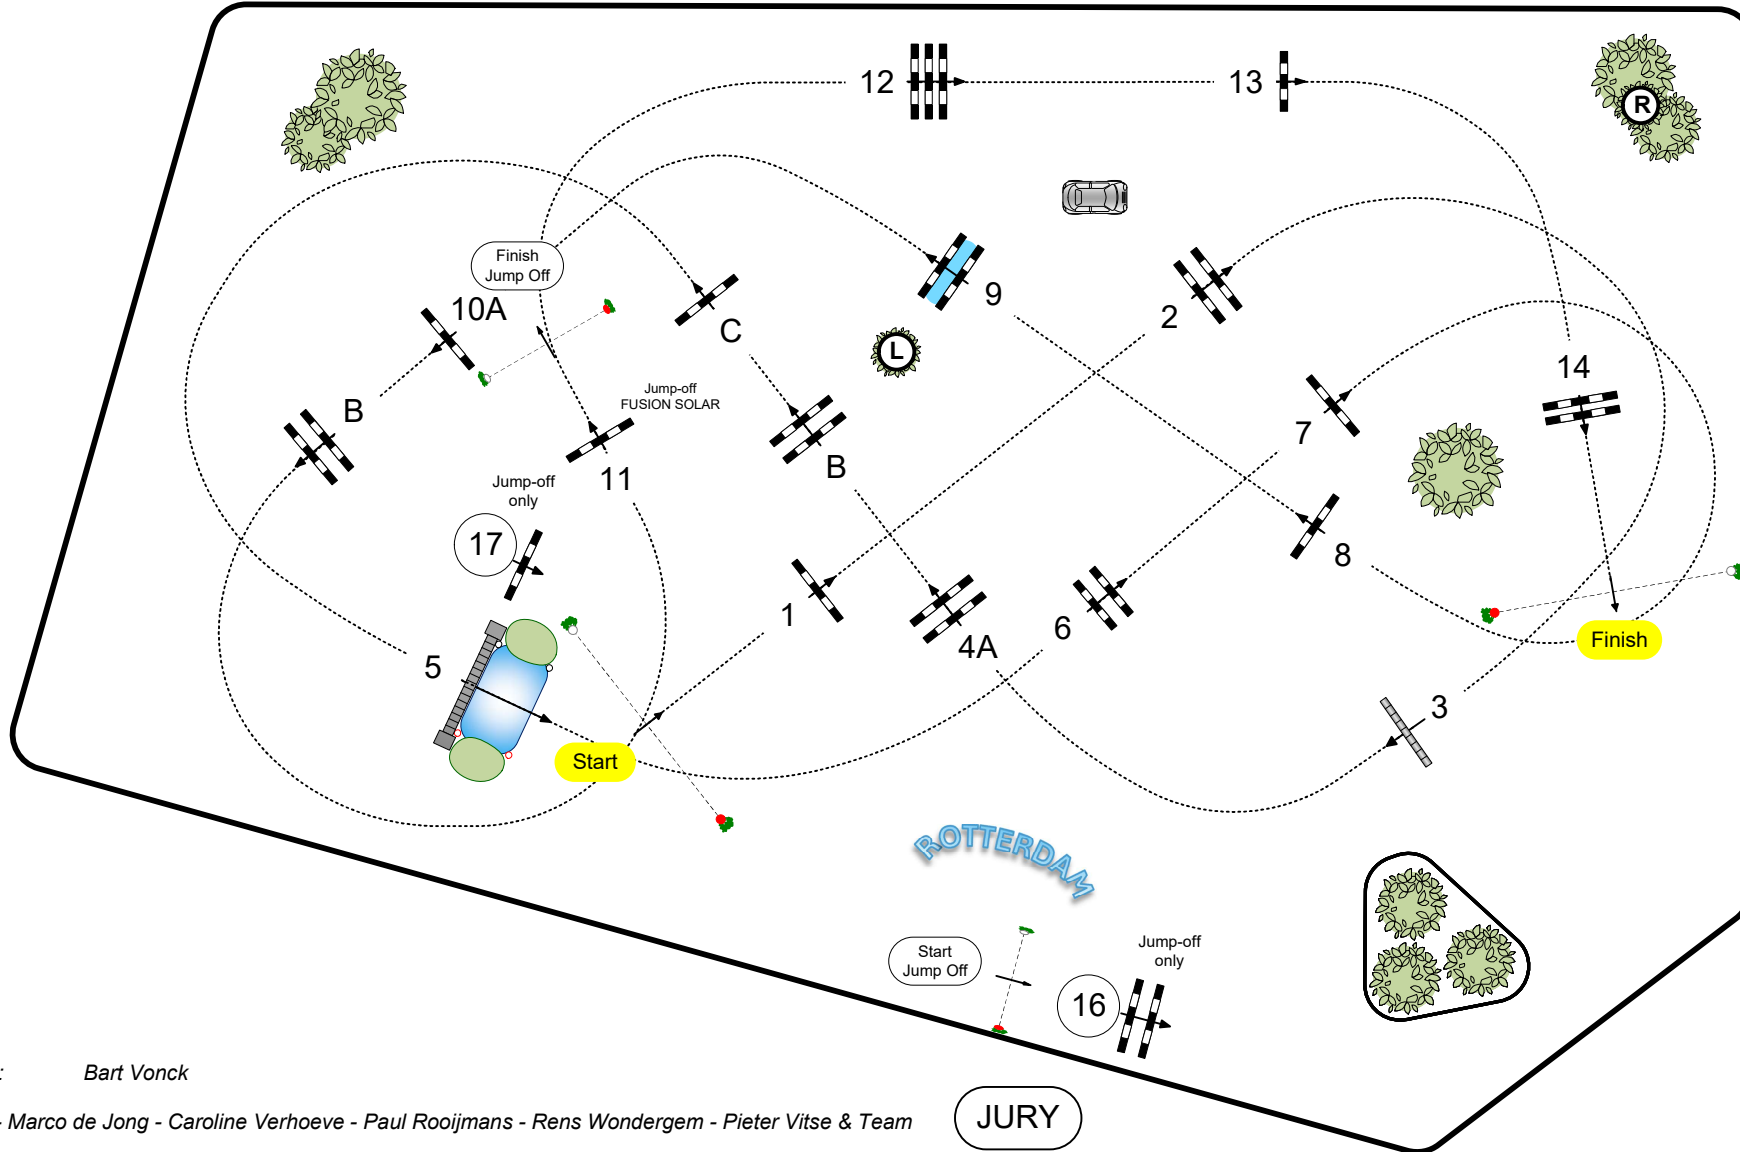

CHIO ROTTERDAM 2026

Class No.: S12

Grand Prix of Rotterdam

Competition with one jump-off

Sunday, 21 June 2026

Table: A

Speed: 375 m/min

Obstacles: 1 to 14

Jump-off: 16 - 8 - 14 - 4BC - 17 - 2 - 3 - 11

Length: 0 m

Efforts: 17

Length: 395 m

FEI RG / Art. 220.2.1.2-GP

Time allowed: 0 sec

Time allowed: 64 sec

Height: 1,60 m

Time limit: 0 sec

Time limit: 128 sec

Course Design: Bart Vonck

Louis Konickx - Marco de Jong - Caroline Verhoeve - Paul Rooijmans - Rens Wondergem - Pieter Vitse & Team

JURY